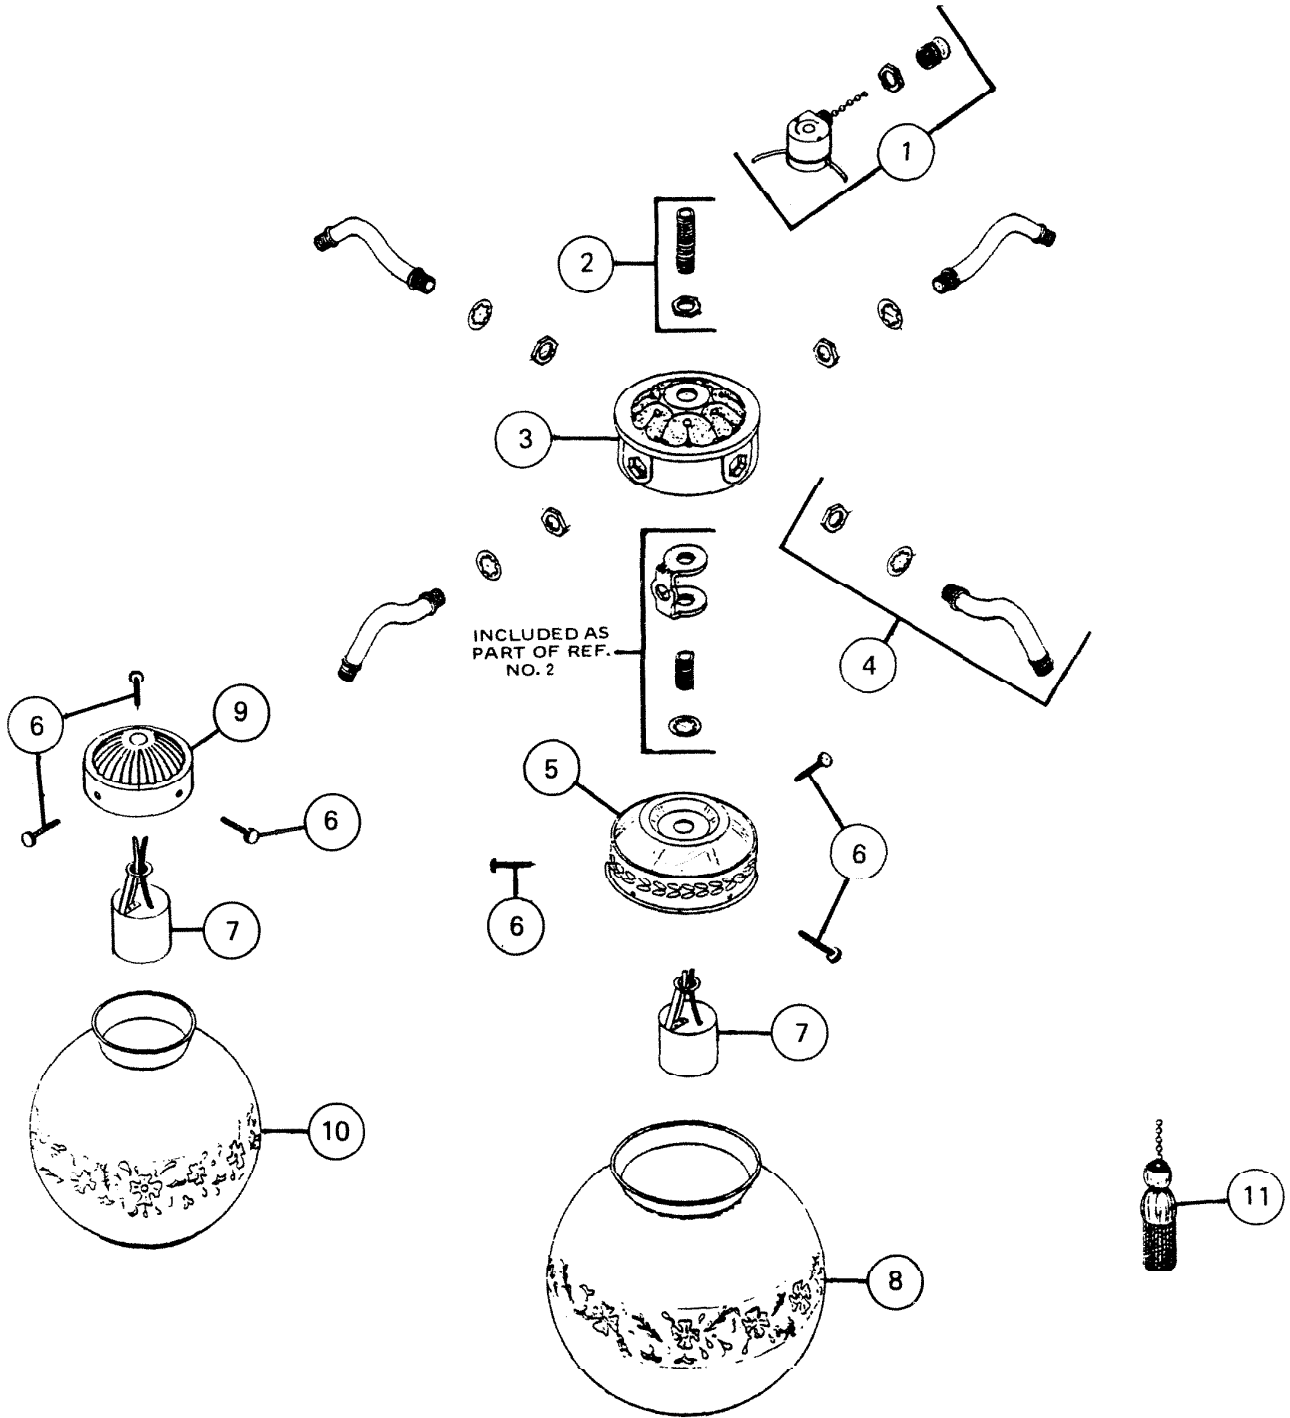

PARTS LIST

EFFECTIVE DATE	MODEL	PRODUCT GROUP
JUNE 1981	EGLK-5AB EGLK-5BR NEW	PADDLE FANS

(PLEASE SEE OTHER SIDE)

NuTone

REF	ORIGINAL PART NO	PART DESCRIPTION		MODEL USED ON	CURRENT REPLACEMENT PART NO
1	H6249	SWITCH		EGLK-5AB EGLK-5BR	H6249-000
2	1359H	MOUNTING HARDWARE SET		EGLK-5AB EGLK-5BR	1359H-000
3	H6227	3" BODY	ANTIQUE BRASS	EGLK-5AB	H6227-HAB
			BRASS	EGLK-5BR	H6227-HPB
4	1354H	ARM ASSEMBLY	ANTIQUE BRASS	EGLK-5AB	1354H-000
	1360H		BRASS	EGLK-5BR	1360H-000
5	H7664	LAMP HOLDER	ANTIQUE BRASS	EGLK-5AB	H7664-HAB
			BRASS	EGLK-5BR	H7664-HPB
6	1355H	THUMB SCREW SET-3		EGLK-5AB EGLK-5BR	1355H-000
7	H6230	LAMP SOCKET		EGLK-5AB EGLK-5BR	H6230-000
8	H7669	SHADE - 6" DIA.		EGLK-5AB EGLK-5BR	H7669-000
9	H6229	HOLDER	ANTIQUE BRASS	EGLK-5AB	H6229-HAB
			BRASS	EGLK-5BR	H6229-HPB
10	H7668	SHADE - 5"DIA.		EGLK-5AB EGLK-5BR	H7668-000
11	H6219	TASSEL		EGLK-5AB EGLK-5BR	H6219-000