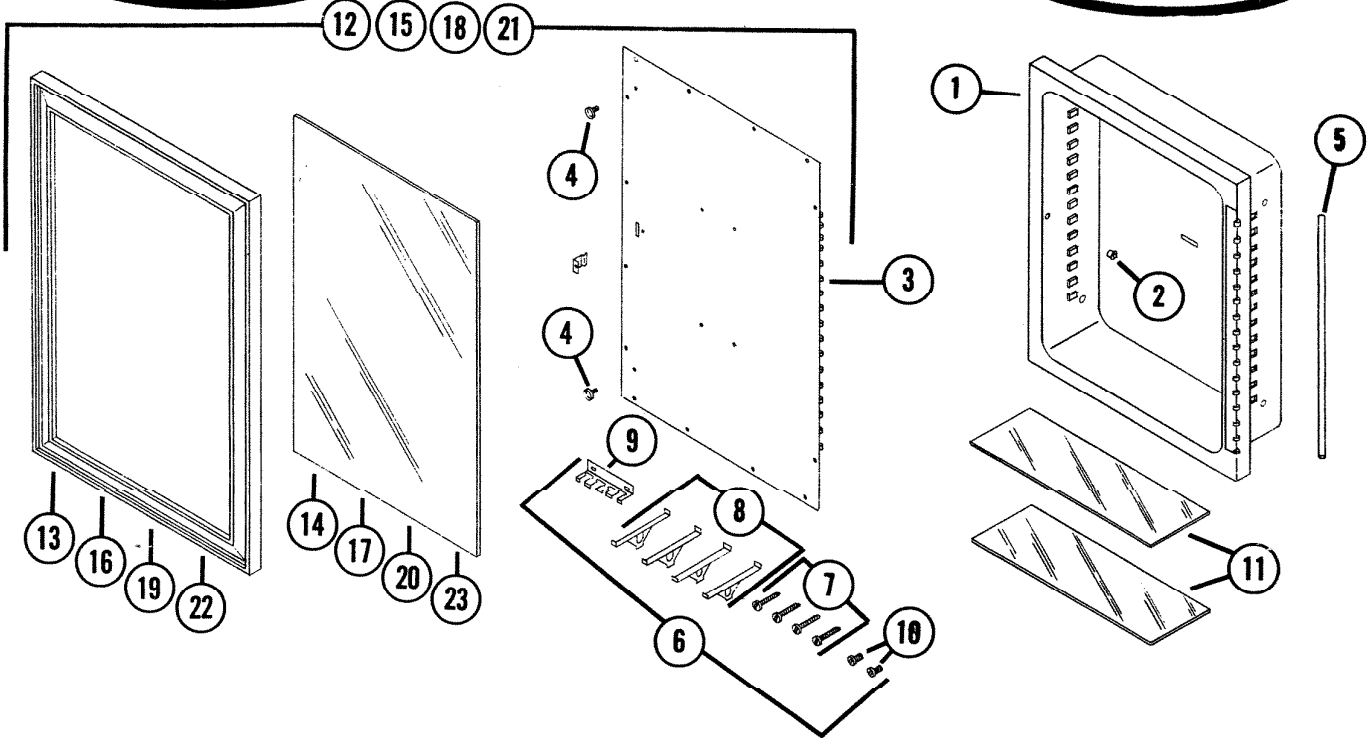

EFFECTIVE DATE
May 1, 1971

NuTone PARTS LIST

MODEL
DW-68, DA-69
DW-78, DA-79

REF.	PART NO.	*Part used on other model/s	PART DESCRIPTION
<u>COMMON PARTS</u>			
1	90097	*	Body and Hinge Assy.
2	90555	*	Catch - Bullet
3	90104	*	Door and Hinge
4	90069	*	Bumper (2 required)
5	90075	*	Hinge Pin
6	90126	*	Hardware Assy.
7	90040	*	Screw (4 required)
8	90039	*	Shelf Support (4 required)
9	90114	*	Holder (Toothbrush)
10	90115	*	Screw (2 required - for Toothbrush holder)
11	90043	*	Shelf - Glass (2 required)
<u>MODEL DW-68</u>			
12	90102		Door Assy. (Wood-Tone with Gold)
13	90111	*	Frame (Wood-Tone with Gold)
14	90106	*	Mirror Plate

PLEASE SEE OTHER SIDE

Order Parts From: PARTS DEPT. C/O

NuTone

REF.	PART NO.	*Part used on other model/s	PART DESCRIPTION
15	90103		<u>MODEL DA-69</u> Door Assy. (Gold - Brushed White)
16	90112	*	Frame (Gold- Brushed White)
17	90106	*	Mirror Plate
18	91796		<u>MODEL DW-78</u> Door Assy. (Wood-Tone with Gold)
19	90111	*	Frame (Wood-Tone with Gold)
20	90107	*	Mirror Window
21	91795		<u>MODEL DA-79</u> Door Assy. (Gold - Brushed White)
22	90112		Frame (Gold-Brushed White)
23	90107	*	Mirror Window