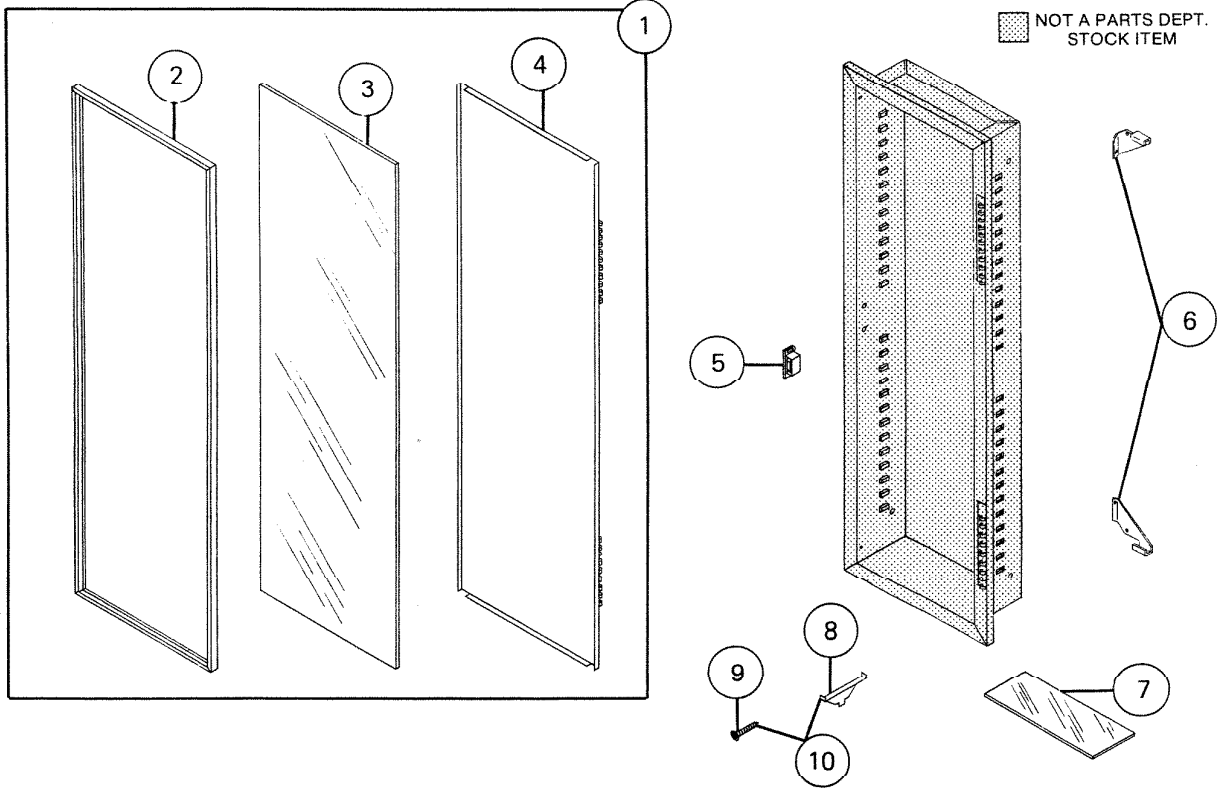

PARTS LIST

EFFECTIVE DATE	MODEL	PRODUCT GROUP
JAN. 1991	DT-51, DT-52 REVISED DT-51N NEW	BATH CABINET

REF.	ORIGINAL PART NO.	*PART DESCRIPTION		MODEL USED ON	CURRENT REPLACEMENT PART NO.
1	69792	DOOR ASSEMBLY		DT-51	69792-000
	M0673			DT-51N	M0673-000
	69389			DT-52	69389-000
2	90957	FRAME		DT-51	90957-000
	M6311			DT-51N	M6311-000
	90973			DT-52	90973-000
3	90956	MIRROR	11" x 36"	DT-51 DT-52	94851-000
	M2425		12" x 36"	DT-51N	M2425-000
4	90953	DOOR BACK		DT-51 DT-52	90953-206
	M2238			DT-51N	M2238-206

NOTE: Always order by current part number.

REF.	ORIGINAL PART NO.	*PART DESCRIPTION			MODEL USED ON	CURRENT REPLACEMENT PART NO.
5	90011	MAGNETIC CATCH			DT-51 DT-52	90011-000
	M0168				DT-51N	M0168-000
6	90954	SWING LOCK BRACKET KIT—Silver			ALL MODELS	69372-000
	90955					
7	90961	SHELF	3 ⁵ / ₁₆ X 8 ³ / ₄	One	DT-51 DT-52	90961-000
	90960			Set of 3		90960-000
	M2069		4 ⁵ / ₃₂ X 9 ³ / ₈ Approx.	One (Plastic)	DT-51N (Early Prod.)	M2069-000
	M6205		3 ⁵ / ₁₆ X 9 ¹ / ₄	One	DT-51N	M6205-000
	M6211			Set of 3		M6211-000
8	90589	SHELF SUPPORT (1)—6 Req.—Not Used on Early DT-51N		ALL..... MODELS	90589-000
9	69781	MOUNTING SCREW SET (6) #8 x 1 ¹ / ₄ PH. PAN HD. "A"				69781-000
10	93902	HARDWARE SET—See NOTE*			DT-51 DT-52	93902-000
	97054				DT-51N	97054-000
*	92150	STRIKE PLATE—Not Shown			DT-51 DT-52	92150-015
	M6312				DT-51N	M6312-000
*	92264	TOOTHBRUSH HOLDER—Not Shown			DT-51 DT-52	92264-000
*	90069	BUMPER SET—(2)—Not Shown			ALL MODELS	2093A-000

*NOTE: HARDWARE SET—(1) Swing Lock—R.H., (1) Swing Lock—L.H.
(4) Screws #8 x 1¹/₄ PH. PAN HD. "A" (2) Screws #8 x ³/₄ PH. PAN HD. "A"
(6) Shelf Supports, (1) Toothbrush Holder, DT-51N Has No Toothbrush Holder.