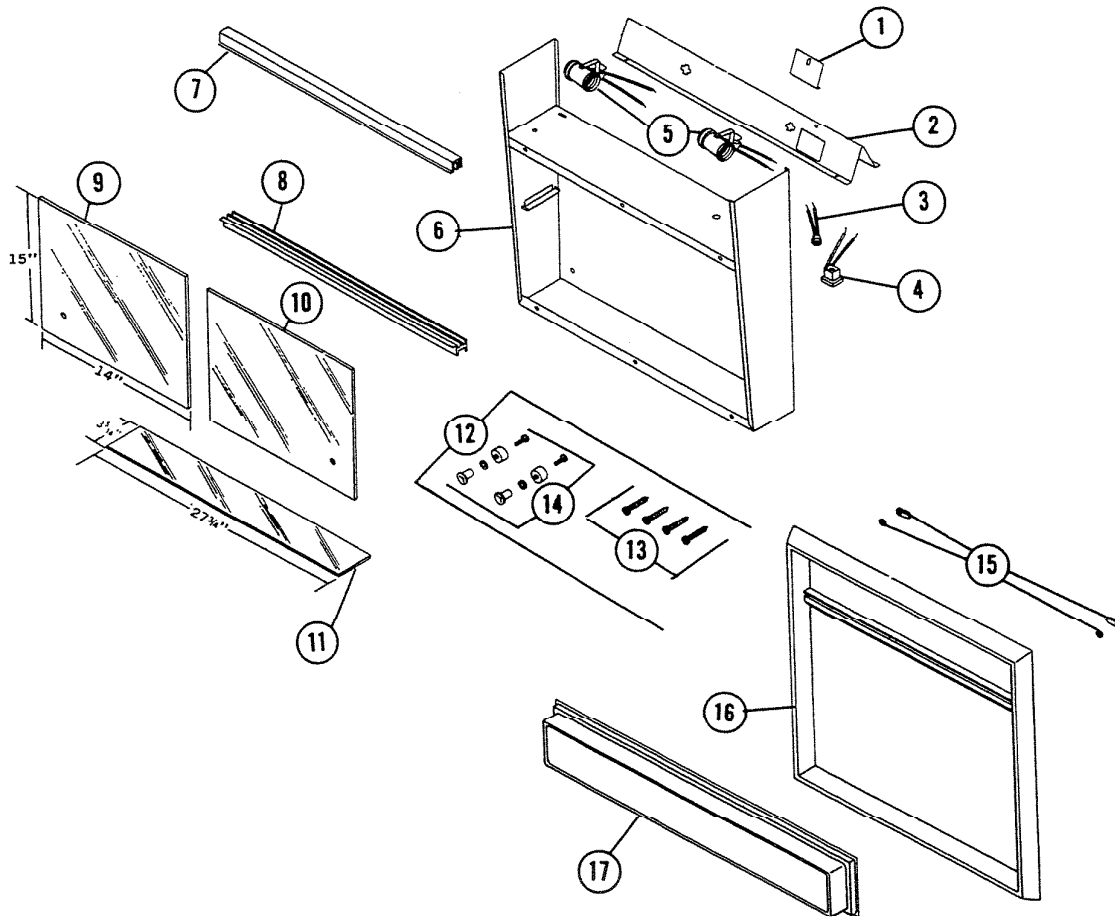

PARTS LIST

MODEL	DS2228WS, DS2228GW BATH CABINET
EFFECTIVE DATE	JAN., 1975

REF.	ORIGINAL PART NO	* PART DESCRIPTION	MODEL USED ON	CURRENT REPLACEMENT PART NO.
1	17379-000	OUTLET BOX COVER	DS2228WS DS2228GW	17379-000
2	92477-000	REFLECTOR	DS2228WS DS2228GW	92477-000
3	90185-000	SWITCH	DS2228WS DS2228GW	90185-000
4	90268-000	OUTLET	DS2228WS DS2228GW	90268-000
5	90994-000 90995-000	LAMP SOCKET 18" LEADS	DS2228WS DS2228GW	90995-000
6	93372-000	BODY ASSY.	DS2228WS DS2228GW	93372-206
7	93402-000	TRACK - TOP	DS2228WS DS2228GW	93402-000
8	93404-000	TRACK - BOTTOM	DS2228WS DS2228GW	93404-000
PLEASE SEE OTHER SIDE				

NuTone

Order Parts From:
Parts Department c/o NuTone
P.O. Box 27 • Cincinnati, Ohio 45227

↑
NOTE: Always order by
current part number.

REF.	ORIGINAL PART NO.	* PART DESCRIPTION	MODEL USED ON	CURRENT REPLACEMENT PART NO.
9	91126-000	MIRROR L.H.	DS2228WS DS2228GW	91126-000
10	91125-000	MIRROR R.H.	DS2228WS DS2228GW	91125-000
11	91027-000	SHELF	DS2228WS DS2228GW	91027-000
12	90353-000	HARDWARE SET	DS2228WS	90353-000
	90357-000		DS2228GW	90357-000
13	69781-000	MTG. SCREW SET (6)	DS2228WS DS2228GW	69781-000
14	90353-000	KNOB SET	DS2228WS	90353-000
	90357-000		DS2228GW	90357-000
15	69793-000	LENS CLIP SET	DS2228WS DS2228GW	69793-000
16	93376-000	FRAME ASSY.	DS2228WS	93376-000
	93384-000		DS2228GW	93384-000
17	93397-000	LENS	DS2228WS	93397-000
	93399-000		DS2228GW	93399-000