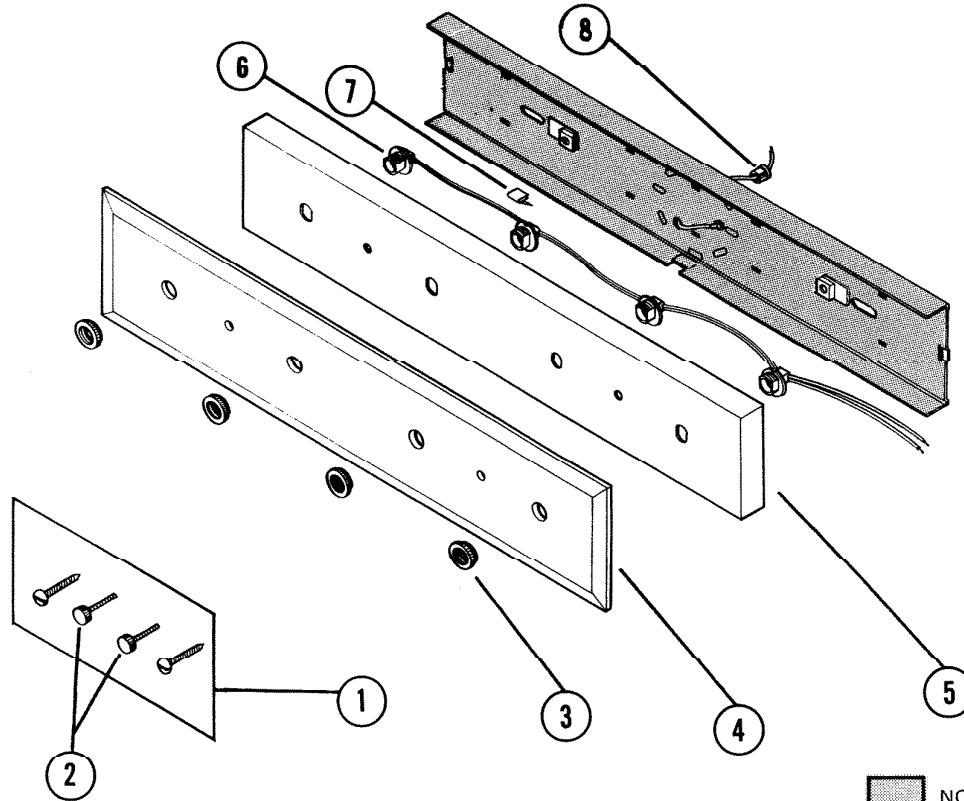

PARTS LIST

EFFECTIVE DATE	MODEL	PRODUCT GROUP
JAN. 1987	DL-559-24 DL-559-30 NEW	LIGHTING

 NOT A PARTS DEPT. STOCK ITEM

REF.	ORIGINAL PART NO.	* PART DESCRIPTION	MODEL USED ON	CURRENT REPLACEMENT PART NO.	
1	L7432	HARDWARE SET (Includes Base Mounting Screws & Thumbscrews)	DL-559-24 DL-559-30	L7432-000	
2	L7114	THUMBSCREW (1)	DL-559-24 DL-559-30	L7114-001	
3	54128	SHOULDER NUT (1)	DL-559-24 DL-559-30	54128-001	
4	L7113	MIRROR	24"	DL-559-24	L7113-000
	L7229		30"	DL-559-30	L7229-000
5	L7112	COVER	24"	DL-559-24	L7112-206
	L7228		30"	DL-559-30	L7228-206
6	L7046	SOCKET HARNESS	4 SOCKETS	DL-559-24	L7046-000
	L7047		5 SOCKETS	DL-559-30	L7047-000
7	L6817	SPEED CLIP	DL-559-24 DL-559-30	L6817-000	
8	L2734	BUSHING	DL-559-24 DL-559-30	L2734-000	

NuTone

PRINTED IN U.S.A.

 NOTE: Always order by current part number.