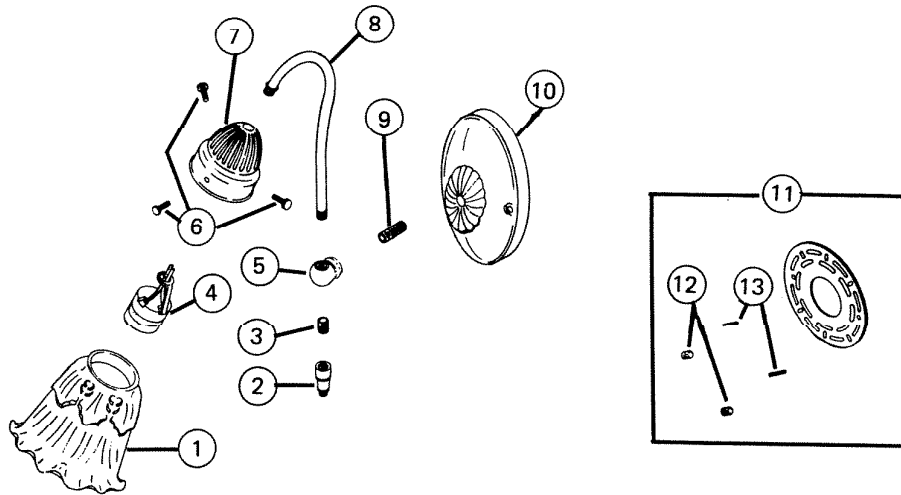

PARTS LIST

EFFECTIVE DATE	MODEL	PRODUCT GROUP
JANUARY 1985	DL-556 NEW	BATH LIGHTING

REF.	ORIGINAL PART NO.	* PART DESCRIPTION	MODEL USED ON	CURRENT REPLACEMENT PART NO.
1	57510	SHADE	DL-556	57510-000
2	57432	FINIAL	DL-556	57432-H27
3	L2317	NIPPLE - 1/8 IPS X 1/2 LG	DL-556	L2317-015
4	57435	LAMPSOCKET	DL-556	57435-000
5	57431	ARM BACK	DL-556	57431-H27
6	0827A	THUMB SCREW SET (3)	DL-556	0827A-000
7	57433	GLASS HOLDER	DL-556	57433-H27
8	57430	ARM PIPE	DL-556	57430-H27
9	L6580	NIPPLE - 1/8 IPS X 1" LG	DL-556	L6580-015
10	57515	BACK PLATE - OVAL	DL-556	57515-H27
11	57514	HARDWARE ASSEMBLY	DL-556	57514-000
12	0826A	KNURLED CAPNUT SET (2)	DL-556	0826A-000
13	57513	STUD - #8-32X3/4 (1)	DL-556	57513-015

NuTone

NOTE: Always order by current part number.