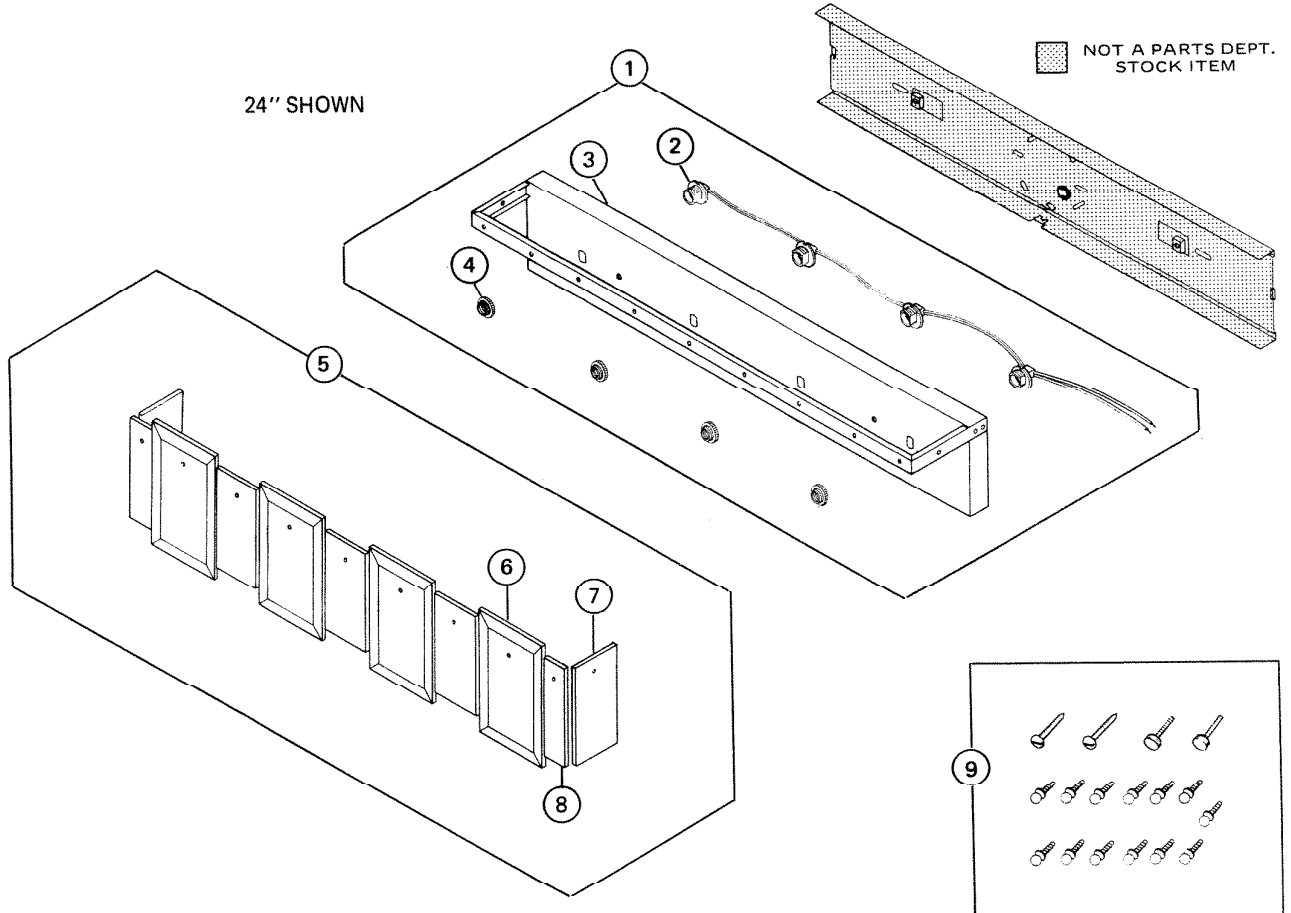

# PARTS LIST

EFFECTIVE DATE	MODEL	PRODUCT GROUP
	DL-553-24,30 DL-554-24,30 REVISED	
JAN. 1990		BATH CABINET

REF. NO.	ORIGINAL PART NO.	*PART DESCRIPTION		MODEL USED ON	CURRENT REPLACEMENT PART NO.
1	L7019	COVER ASSEMBLY	Chrome	DL-554-24	<b>L7019-000</b>
	L7036			DL-554-30	<b>L7036-000</b>
	L7018		Brass	DL-553-24	<b>L7018-000</b>
	L7035			DL-553-30	<b>L7035-000</b>
2	L7046	SOCKET HARNESS	4-Socket	DL-553-24	<b>L7046-000</b>
				DL-554-24	
	L7047		5-Socket	DL-553-30	<b>L7047-000</b>
				DL-554-30	
3	0771A	COVER	Chrome	4-Hole	<b>0771A-000</b>
	0769A			5-Hole	<b>0769A-000</b>
	0770A		Brass	4-Hole	<b>0770A-000</b>
	0768A			5-Hole	<b>0768A-000</b>

**NuTone**

REF. NO.	ORIGINAL PART NO.	*PART DESCRIPTION		MODEL USED ON	CURRENT REPLACEMENT PART NO.
4	54128	SHOULDER NUT (1)	Chrome	DL-554-24	<b>54128-001</b>
				DL 554 30	
	54128		Brass	DL-553-24	<b>54128-048</b>
				DL-553-30	
5	L7118	GLASS BUNDLE	Clear	DL-554-24	<b>L7118-000</b>
	L7120			DL-554-30	<b>L7120-000</b>
	L7117		Cognac	DL-553-24	<b>L7117-000</b>
	L7119			DL-553-30	<b>L7119-000</b>
6	L7061	BEVELED GLASS (1)	Clear	DL-554-24	<b>L7061-000</b>
				DL-554-30	
	L7062		Cognac	DL-553-24	<b>L7062-000</b>
				DL-553-30	
7	L7025	GLASS PANEL 2 3/16 width (1)	Clear	DL-554-24	<b>L7025-000</b>
				DL-554-30	
	L7026		Cognac	DL-553-24	<b>L7026-000</b>
				DL-553-30	
8	L7059	GLASS PANEL 1½ width (1)	Clear	DL-554-24	<b>L7059-000</b>
				DL-554-30	
	L7060		Cognac	DL-553-24	<b>L7060-000</b>
				DL-553-30	
9	L7234	HARDWARE ASSEMBLY	Chrome	All Chrome Models	<b>L7234-000</b>
	L7233		Brass	All Brass Models	<b>L7233-000</b>

▲

**NOTE: Always order by current part number.**