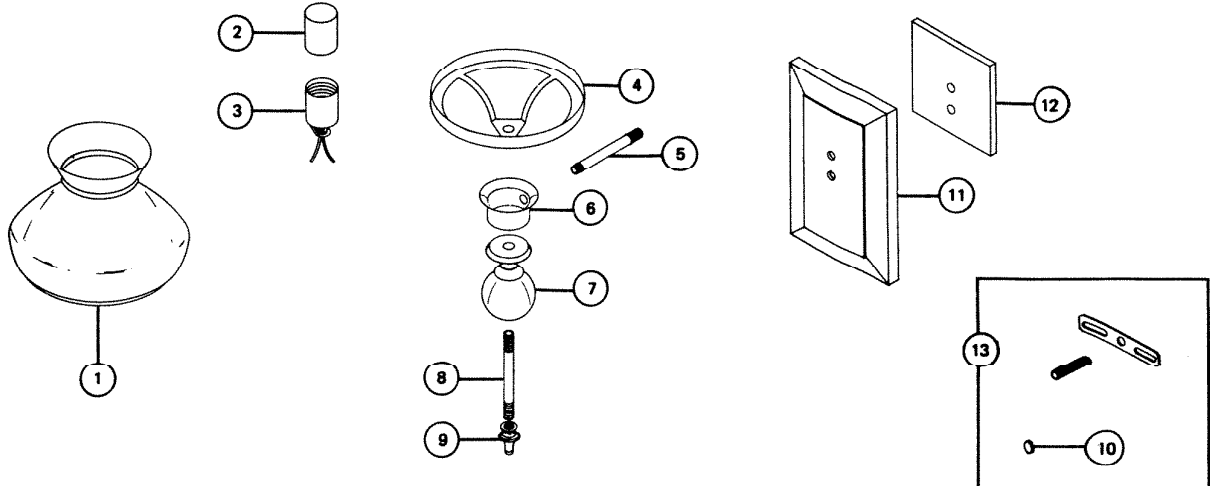

# PARTS LIST

EFFECTIVE DATE	MODEL	PRODUCT GROUP
SEPT. 1989	DL-540, DL-541 DL-540NA, DL-541NA REVISED OBSOLETE	BATH CABINET

REF. NO.	ORIGINAL PART NO.	*PART DESCRIPTION	CURRENT REPLACEMENT PART NO.	
1	2186A	GLASS SHADE	VOID-NOT AVAILABLE	
2	2185A	CANDLESTICK	L7424-000	
3	2176A	LAMP SOCKET	L7402-000	
4	2177A	SHADE RING	L7427-027	
	2178A			
5	2173A	ARM PIPE	L7417-027	
6	2174A	CUP	L7416-027	
7	2179A	ARM SPINDLE	DARK OAK	L7421-A12
	2180A		ANTIQUE WHITE	L7421-A05
8	2172A	PIPE	L7420-000	
9	2181A	FINIAL	L7422-027	
10	2188A	BRACKET CAP	57426-027	
11	2182A	BACK PLATE	DARK OAK	52641-A12
	2183A		ANTIQUE WHITE	52641-A05
12	2184A	FLASHBACK	57419-000	
13	2187A	MOUNTING HARDWARE	57422-000	

**NuTone**

↑  
**NOTE: Always order by current part number.**