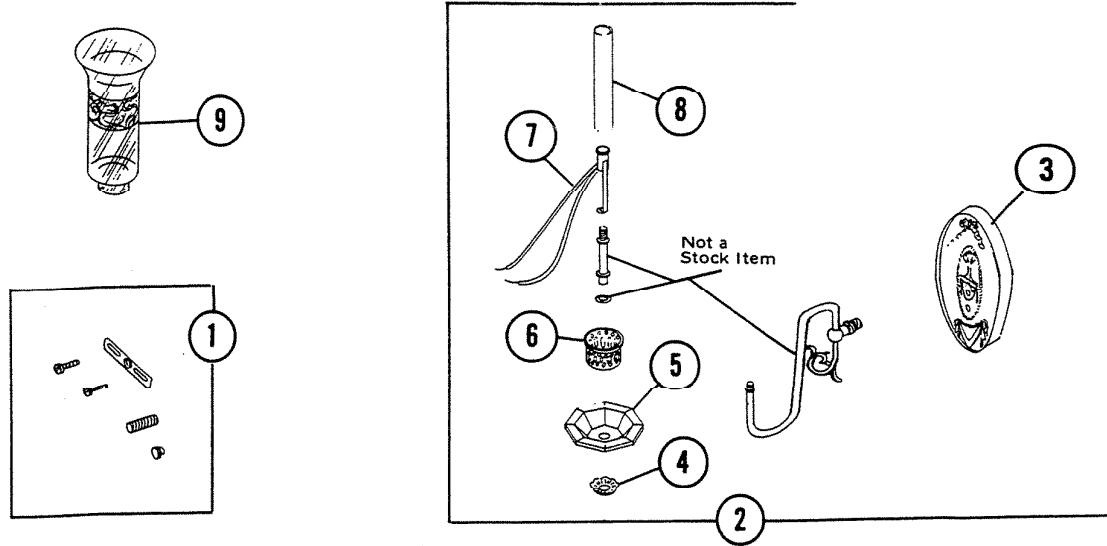

PARTS LIST

| | | |
|-----------------------|-------------|-------------|
| MODEL | DL-516 | BATHCABINET |
| EFFECTIVE DATE | SEPT., 1975 | |

| REF. | ORIGINAL PART NO. | * PART DESCRIPTION | MODEL USED ON | CURRENT REPLACEMENT PART NO. |
|------|-------------------|--------------------|---------------|------------------------------|
| 1 | 5351A | HARDWARE SET | DL-516 | 5351A-000 |
| 2 | 69385 | FIXTURE ONLY | DL-516 | 69385-000 |
| 3 | 93737 | BACKPLATE | DL-516 | 93737-000 |
| 4 | 93734 | ROSETTE | DL-516 | 93734-000 |
| 5 | 93735 | SUPPORT-CUP | DL-516 | 93735-000 |
| 6 | 93736 | CUP | DL-516 | 93736-000 |
| 7 | 5384A | LAMP SOCKET | DL-516 | 5384A-000 |
| 8 | 5385A | CANDLESTICK | DL-516 | 5385A-000 |
| 9 | 5386A | GLOBE-GLASS | DL-516 | 5386A-000 |
| | | | | |

NuTone Division

Order Parts From:
 Parts Department c/o NuTone
 P.O. Box 27 • Cincinnati, Ohio 45227

↑
NOTE: Always order by
 current part number