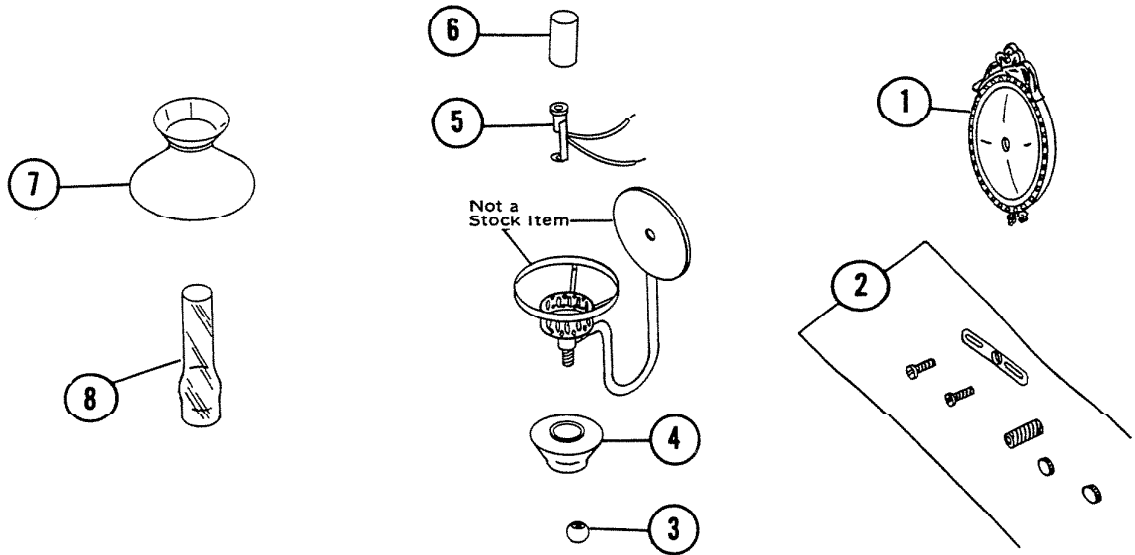

PARTS LIST

MODEL	DL-514	BATHCABINET
EFFECTIVE DATE	SEPT., 1975	

REF	ORIGINAL PART NO	* PART DESCRIPTION	MODEL USED ON	CURRENT REPLACEMENT PART NO.
1	93747	BACKPLATE	DL-514	93747-000
2	5351A	HARDWARE SET	DL-514	5351A-000
3	5380A	BALL FINAL	DL-514	5380A-000
4	5378A	GLASS FINAL	DL-514	5378A-000
5	5419A	LAMP SOCKET	DL-514	5419A-000
6	5381A	CANDLESTICK	DL-514	5381A-000
7	5383A	SHADE	DL-514	5383A-000
8	5382A	CHIMNEY	DL-514	5382A-000

NuTone Division

Order Parts From:
 Parts Department c/o NuTone
 P.O. Box 27 • Cincinnati, Ohio 45227

↑
NOTE: Always order by current part number