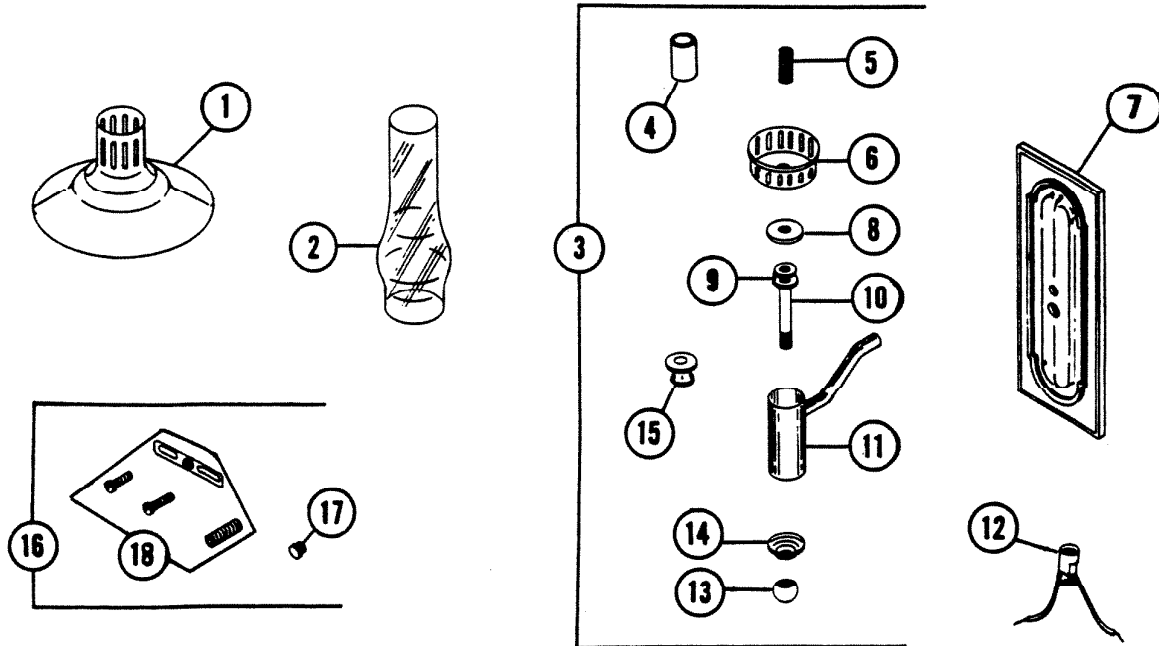

PARTS LIST

EFFECTIVE DATE	MODEL	PRODUCT GROUP
APRIL 1979	DL-510, DL-511 REVISED	BATH CABINET

REF.	ORIGINAL PART NO	* PART DESCRIPTION	MODEL USED ON	CURRENT REPLACEMENT PART NO
1	5367A	SHADE	DL-510	H0907-H09
	5368A		DL-511	H0907-H12
2	5366A	GLASS CHIMNEY (CLEAR GLASS)	DL-510	H0906-000
			DL-511	
3	69381	LIGHT FIXTURE ONLY	DL-510	1273H-000
	69382		DL-511	1274H-000
4	5365A	CANDLESTICK	DL-510	H0901-000
			DL-511	
5	H0865	NIPPLE	DL-510	H0865-000
			DL-511	
6	H0898	GLASS HOLDER	DL-510	H0898-H08
			DL-511	H0898-H10
7	93908-219	BACKPLATE	DL-510	H0902-000
	93908-218		DL-511	H0903-000
8	H0879	CHECK RING	DL-510	H0879-HPB
9	H0877	HICKEY	DL-510	H0877-000
			DL-511	
		(PLEASE SEE OTHER SIDE)		

NuTone

NOTE: Always order by current part number
PL - DL-510.511

REF.	ORIGINAL PART NO.	* PART DESCRIPTION	MODEL USED ON	CURRENT REPLACEMENT PART NO.
10	H0878	PIPE	DL-510	H0878-000
			DL-511	
11	H0889	ARM & ARM BODY ASSY	DL-510	H0889-000
	H0890		DL-511	H0890-000
12	5275A	LIGHT SOCKET	DL-510	H0900-000
			DL-511	
13	5363A	BALL FINIAL	DL-510	H0883-HPB
	5364A		DL-511	H0897-H11
14	H0880	ARM BODY CAP	DL-510	H0880-HPB
	H0892		DL-511	H0892-000
15	H0889	NECK	DL-510	H0881-HPB
	H0891		DL-511	H0891-000
16	5369A	HARDWARE SET	DL-510	1275H-000
	5274A		DL-511	1276H-000
17	H0885	BRACKET CAP	DL-510	H0885-000
	H0861		DL-511	H0861-000
18	H1054	ENVELOPE ASSY MTG HDWE	DL-510	H1054-000
			DL-511	