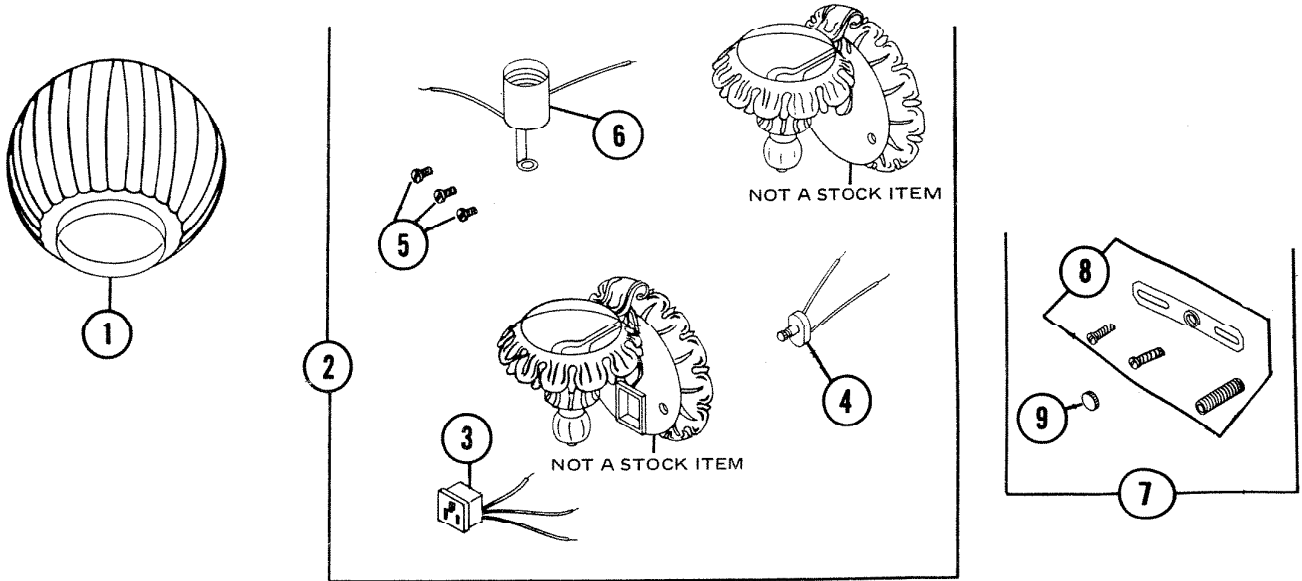

PARTS LIST

EFFECTIVE DATE	MODEL	PRODUCT GROUP
MAY 1979	DL-507, DL-508, DL-509 REVISED	BATH CABINET

REF.	ORIGINAL PART NO.	* PART DESCRIPTION	MODEL USED ON	CURRENT REPLACEMENT PART NO.	
1	92077	FLUTED LENS	DL-507	H0988-000	
			DL-508		
			DL-509		
2	69386	LIGHT FIXTURE	ANTIQUE GOLD	DL-507	1268H-000
	69387		ANTIQUE SILVER	DL-508	1269H-000
	69388		WHITE GOLD	DL-509	1270H-000
3	61083	OUTLET	BLACK	DL-507	61083-000
	61084		WHITE	DL-509	
4	61085	ROTARY SWITCH	BRASS	DL-507	H0985-000
	61086		ALUMINUM	DL-509	
5	61113	SCREW LENS	GOLD	DL-507	H0989-H04
	61088		DL-509		
	61087		ANTIQUE SILVER	DL-508	H0989-H05
6	61112	LAMP SOCKET	DL-507	H0848-000	
			DL-508		
			DL-509		
(PLEASE SEE OTHER SIDE)					

NuTone

↑
NOTE: Always order by
current part number.

PL-DL-507-509

REF.	ORIGINAL PART NO.	* PART DESCRIPTION		MODEL USED ON	CURRENT REPLACEMENT PART NO.
7	93138	HARDWARE SET	ANTIQUE GOLD	DL-507	1271H-000
	93139			DL-509	
	93140		ANTIQUE SILVER	DL-508	1272H-000
8	61115	BRACKET CAP	ANTIQUE GOLD	DL-507	H0960-000
	61117			DL-509	
	61116		ANTIQUE SILVER	DL-508	H0973-000
9	H1054	ENVELOPE ASSY MTG. HDWE.		DL-507	H1054-000
				DL-508	
				DL-509	