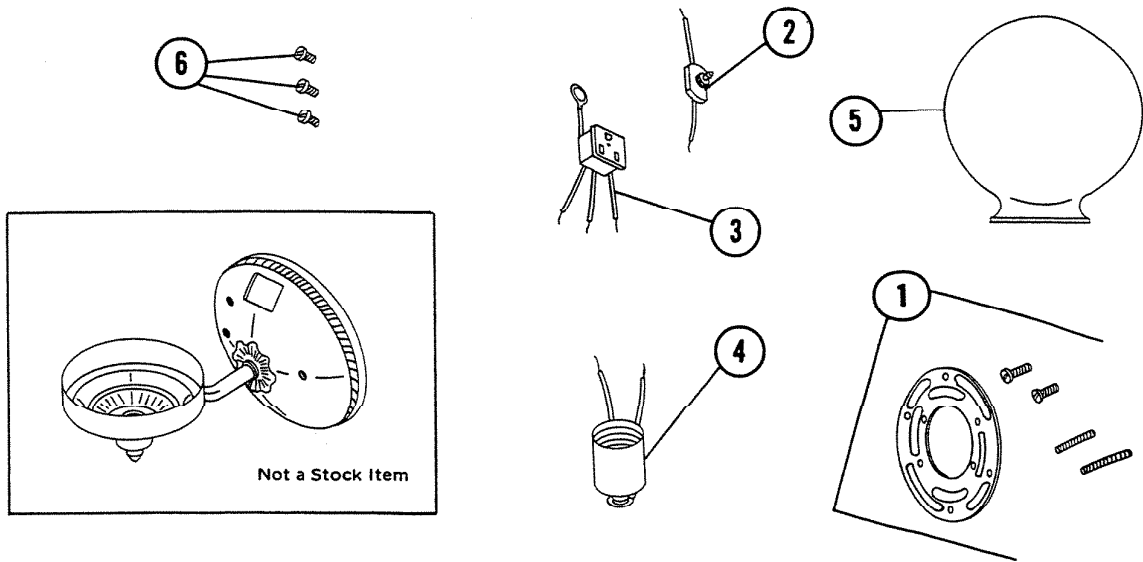

PARTS LIST

MODEL	DL-505 DL-506	BATHCABINET
EFFECTIVE DATE	SEPT., 1975	

REF.	ORIGINAL PART NO.	* PART DESCRIPTION	MODEL USED ON	CURRENT REPLACEMENT PART NO.	
1	92078	HARDWARE SET	DL-505 DL-506	92078-000	
2	61085	SWITCH	DL-505 DL-506	61085-000	
3	61083 61084	OUTLET	BLACK	DL-505	61083-000
			WHITE	DL-506	61084-000
4	61089	LAMP SOCKET	DL-505 DL-506	61089-000	
5	92093	LENS	DL-505 DL-506	92093-000	
6	61087	SCREW-LENS (1) 3-REQUIRED	DL-505 DL-506	61087-000	

NuTone Division

Order Parts From:
Parts Department c/o NuTone
P.O. Box 27 • Cincinnati, Ohio 45227

NOTE: Always order by
current part number