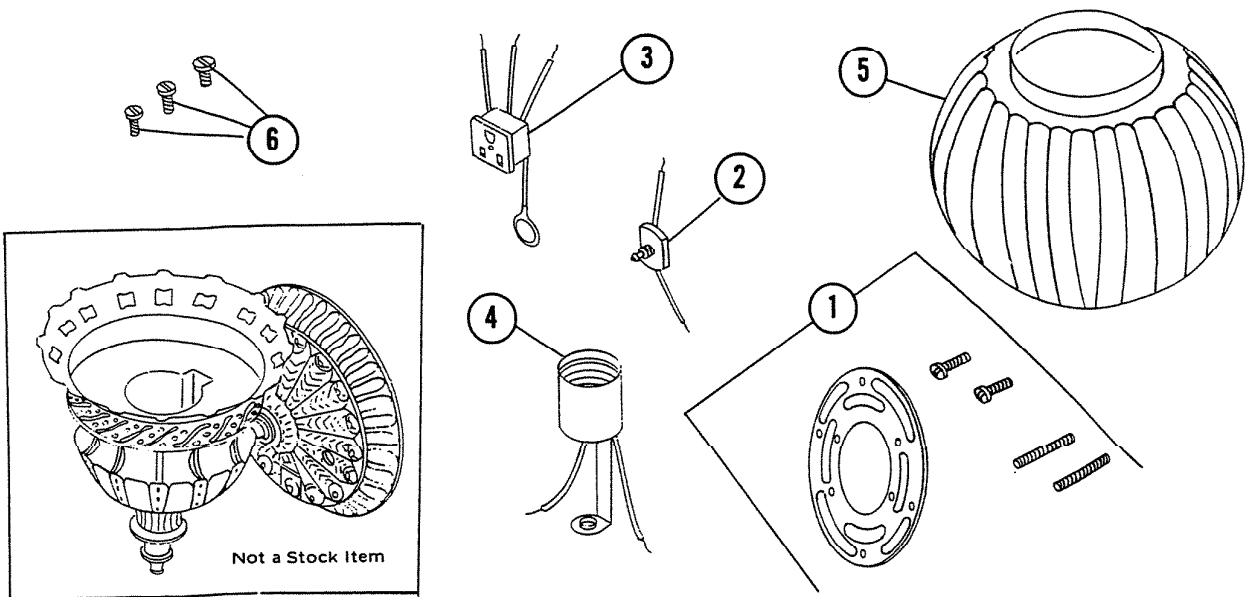

PARTS LIST

MODEL	DL-501 DL-502 BATHCABINET DL-503
EFFECTIVE DATE	SEPT., 1975

REF.	ORIGINAL PART NO.	* PART DESCRIPTION	MODEL USED ON	CURRENT REPLACEMENT PART NO.	
1	92078	HARDWARE SET	BRASS	DL-501 DL-503	92078-000
	92079		SILVER	DL-502	92079-000
2	61085	SWITCH	BRASS	DL-501 DL-503	61085-000
	61086		SILVER	DL-502	61086-000
3	61083	OUTLET	BLACK	DL-501 DL-502	61083-000
	61084		WHITE	DL-503	61084-000
4	61082	LAMP SOCKET	DL-501, DL-502 DL-503	61082-000	
5	92077	LENS	DL-501, DL-502 DL-503	92077-000	
6	61087	SCREW-LENS (1) 3-REQUIRED	BRASS	DL-501 DL-503	61087-000
	61088		SILVER	DL-502	61088-000

NuTone Division

Order Parts From:
Parts Department c/o NuTone
P.O. Box 27 • Cincinnati, Ohio 45227

↑
NOTE: Always order by
current part number.