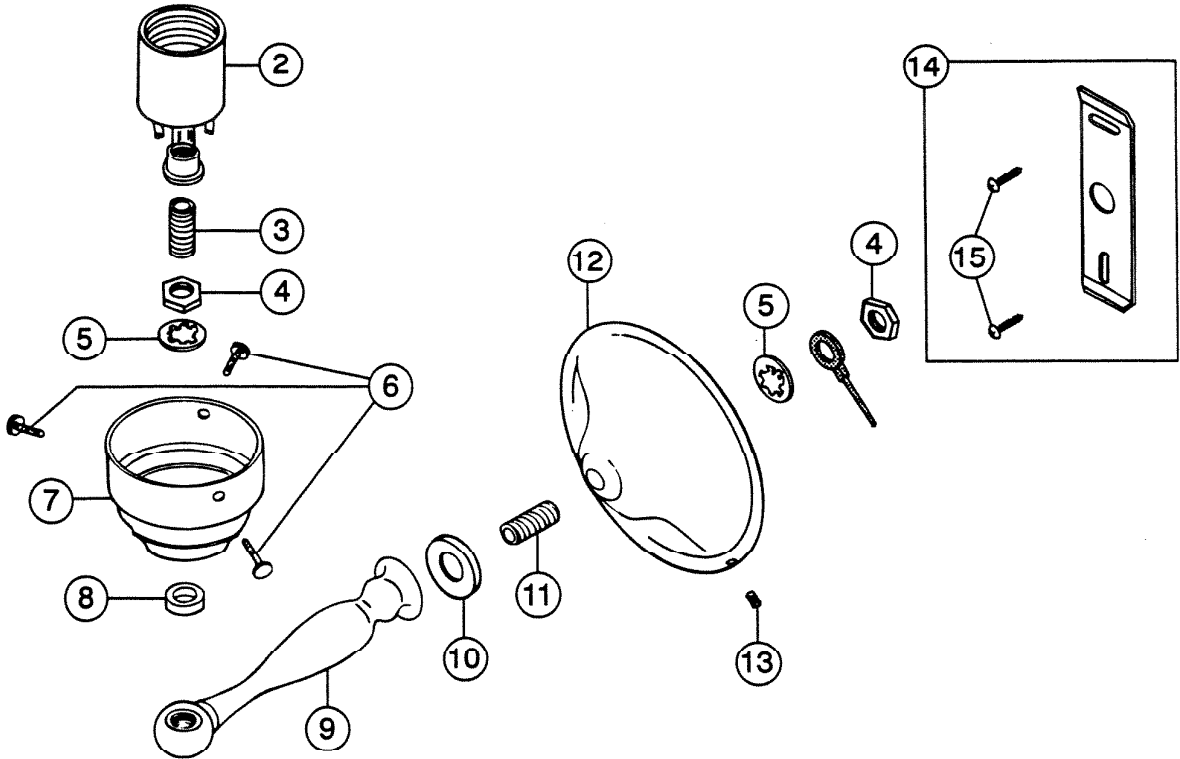

# NuTone PARTS LIST

EFFECTIVE DATE	MODEL NUMBER	PRODUCT GROUP
SEPT. 1993	DL-1505 NEW	BATH CABINET

 NOT A PARTS DEPT. STOCK ITEM

REF.	ORIGINAL PART NO.	*PART DESCRIPTION	CURRENT REPLACEMENT PART NO.
1	9266A	GLASS SHADE	9266A-000
2	9257A	LAMP SOCKET	9257A-000
3	L6580	NIPPLE – ½ - 27 NPSM x 1" LG	L6580-015
4	L0235	NUT – ½ - 27 NPSM HEX	L0235-015
5	66564	LOCKWASHER – ½ - 27 NPSM	66564-015
6	0780A	THUMBSCREWS – m4.5 x .75 - 6G x 12.7mm LG (set of 3)	0780A-000
7	9258A	GLASS HOLDER	9258A-HPB
8	9259A	RING	9259A-HPB
9	9260A	ARM	9260A-HPB
10	9261A	WASHER	9261-HPB
11	9262A	NIPPLE – ½ - 27 NPSM x 1½"	9262A-015
12	9263A	FLANGE	9263A-HPB
13	9236A	SET SCREW – m4.5 x .75 - 6G x 9.5mm LG.	9236A-000
14	9252A	SCREW PACK (see note)	9252A-000
15	H1021	SCREW – #7 x 1" SLT RD HD "W" – requires 2	H1021-041

**NOTE: SCREW PACK CONTAINS:**  
(2) Screws #7 x 1" SLT RD HD "W"  
(1) Mounting Bracket

**NOTE: Always order by  
current part number**