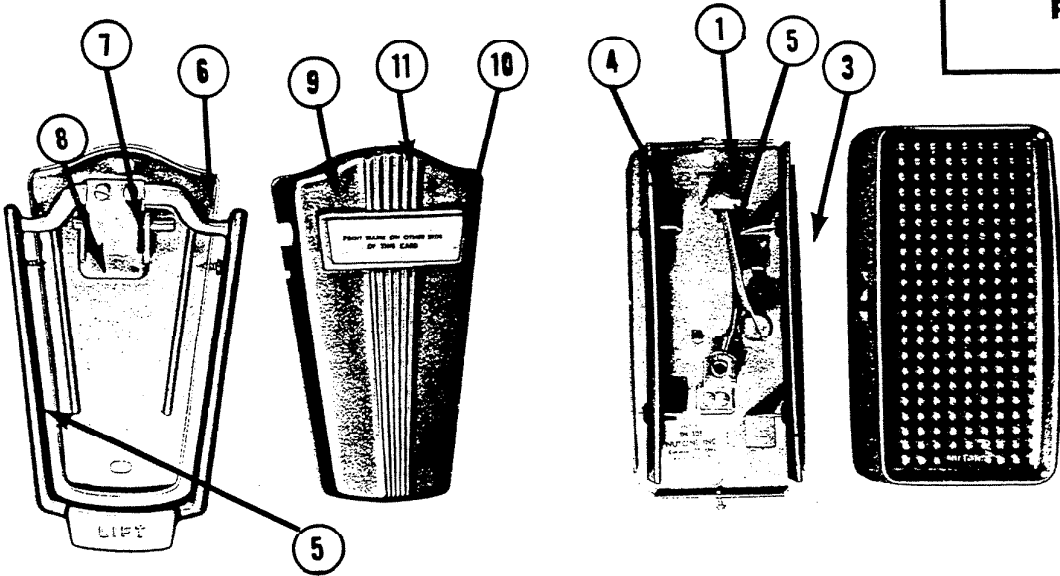

NUTONE
DK-308
 Non-Electric
 Parts List

DK-308 CAROLEER		Description Size Chime Operation	Oyster White or Dark Antique Copper	List Price
ILLUSTR. NO.	PART NO.	PART DESCRIPTION		NOTES
1	2837	Base Plate Complete (Mechanism) (Includes Reed Assembly, Activating Arm Assembly)		Adjustable fits metal or wood doors $\frac{7}{8}$ " to 2 $\frac{1}{4}$ " For doors thicker than 2 $\frac{1}{2}$ " or for installation in walls up to 9". Ask for shaft EX 310.
2	2836	Base Plate Only (Reed Stud, Upper and Lower Bearing)		
3	1515	Right Hand Reed Assembly (Includes Grommet)		
4	1514	Left Hand Reed Assembly (Includes Grommet)		
5	2492	Activating Arm Assembly (Striker Arm) (Includes Arm Spring, Bearing Assembly)		
6	6675	Front Base Plate (Includes Trunion Supports, Bushing, Trunion Assembly, Cam Shaft and Handle)		
7	6676	Cam and Shaft Assembly		
8	6068	Trunion Assembly (Includes Trunion Assembly, Spring and Trunion Shaft)		
9	6677	Escutcheon Plate (Includes Bezel, Window, Card, Backing)		
10	6045	Bezel		
11	2452	Cover		

PRICES SUBJECT TO CHANGE WITHOUT NOTICE

Order Parts From: PARTS DEPT. C/O

NuTone

*Part used on other model/s

Madison and Red Bank Rds., Cincinnati, O. 45227

Printed in U.S.A.