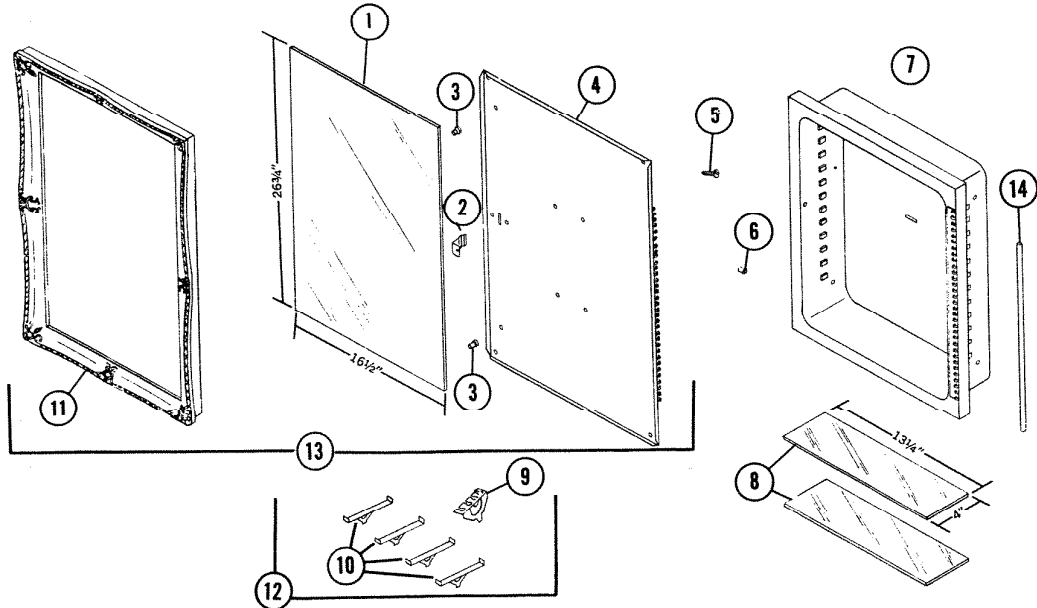

PARTS LIST

MODEL	DA66 - DW67
EFFECTIVE DATE	AUGUST, 1973

REF	ORIGINAL PART NO.	* PART DESCRIPTION	MODEL USED ON	CURRENT REPLACEMENT PART NO.
1	90106-000	MIRROR	DA66 - DW67	90106-000
2	90067-000	CATCH - DOOR	DA66 - DW67	90067-000
3	90069-000	BUMPER (1) 2 REQUIRED	DA66 - DW67	90069-000
4	90571-000	DOOR BACK & HINGE	DA66 - DW67	90571-206
5	90040-000	MOUNTING SCREWS SET OF 6	DA66 - DW67	69781-000
6	90555-000	CATCH - BULLET	DA66 - DW67	90555-000
7	90097-000	BODY & HINGE ASSEMBLY	DA66 - DW67	90097-206
8	90043-000	SHELF ONE SET OF 2	DA66	90043-000
			DW67	90042-000
9	92264-000	TOOTH BRUSH HOLDER	DA66 - DW67	92264-000
10	90039-000	SHELF SUPPORT (1) 4 REQUIRED	DA66 DW67	90039-000
11	90073-000	FRAME GOLD - BRUSHED WHT. WOOD-TONE W/GOLD	DA66	90073-000
	90574-000		DW67	90574-000
12	92265-000	HARDWARE SET (REF. NO'S 5, 9 & 10)	DA66 - DW67	92265-000
13	90578-000	DOOR ASSEMBLY (REF. NO'S 1, 2, 3, 4, & 11)	-DW67	90578-000
	90570-000		-DA66	90570-000
14	90075-000	HINGE PIN	DA66 - DW67	90075-000
		LENS - LDA		92190
		FIXTURE - RH - LDA66		92182
		LH - LDA66		92183
		RH - LDW67		92184
		LH - LDW67		92185

CONV. OUTLET - 92206

NuTone Division

Order Parts From:
Parts Department c/o NuTone
P.O. Box 27 • Cincinnati, Ohio 45227

NOTE: Always order by
current part number.

PL-CDA66-CDW67