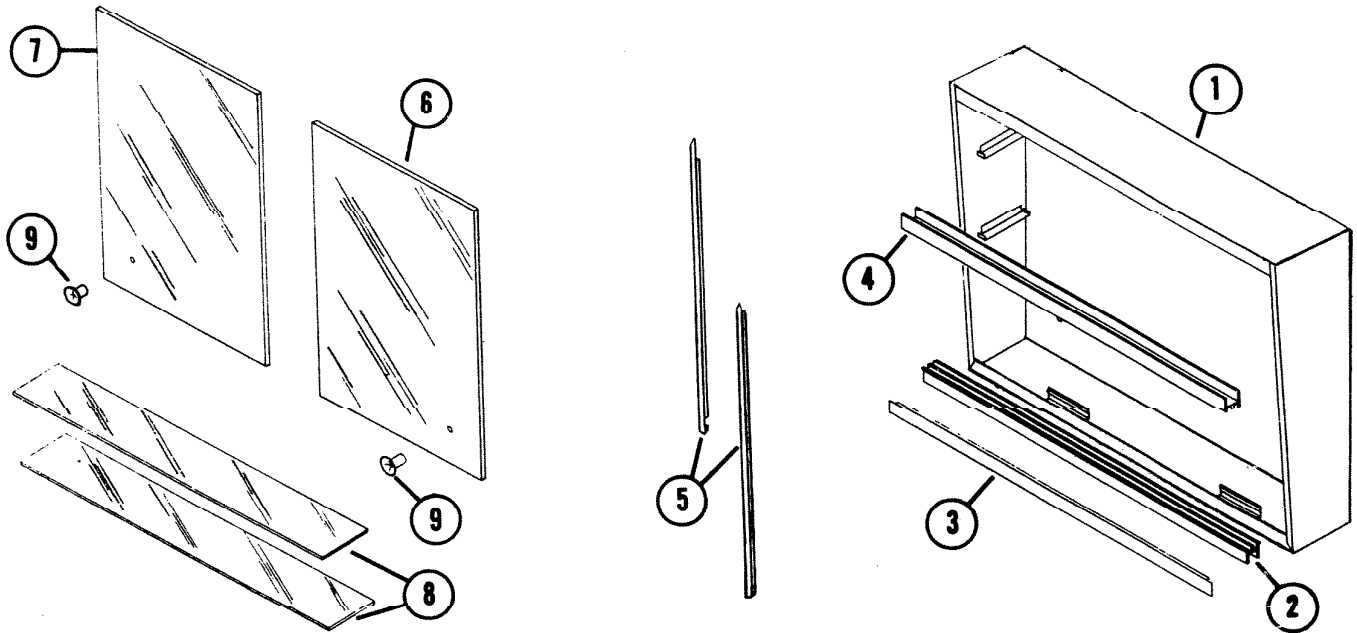

EFFECTIVE DATE
August 1, 1971

NuTone PARTS LIST

MODEL
D 936 C
Bathroom Cabinet

REF.	PART NO.	*Part used on other model/s	PART DESCRIPTION
1	91085		Body Assy.
2	91044	*	Track Bottom
3	91042		Frame (for top or bottom)
4	91043	*	Track Top
5	90987	*	Frame Side (for L.H. or R.H. Side)
6	91048		Mirror (Heavy sheet)
7	91049		Mirror (Heavy sheet)
8	91056	*	Shelf (2 required)
-	91007	*	Hardware Set
9	90214	*	Knob only
-	90043	*	Mounting Screws only