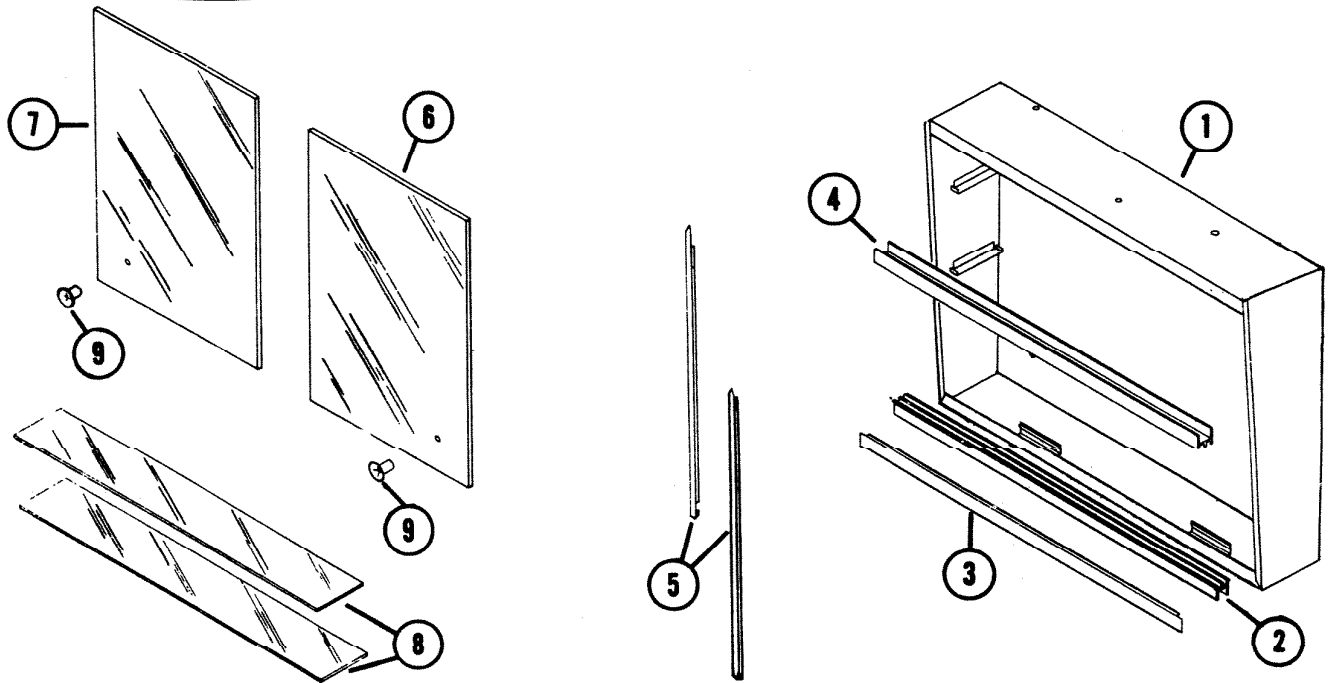

# NuTone PARTS LIST

**MODEL**  
D 928 D  
Bathroom Cabinet

REF.	PART NO.	*Part used on other model/s	PART DESCRIPTION
1	91078		Body Assy.
2	91021		Track Bottom
3	91019		Frame (for top or bottom)
4	91020		Track Top
5	90987	*	Frame Side (for top or bottom)
6	91028		Mirror R. H. (Window type)
7	91029		Mirror L. H. (Window type)
8	91027		Shelf (2 required)
-	91007	*	Hardware Set (Knob w/screw and Mounting screws)
9	90214	*	Knob only
-	90040	*	Mounting screws only