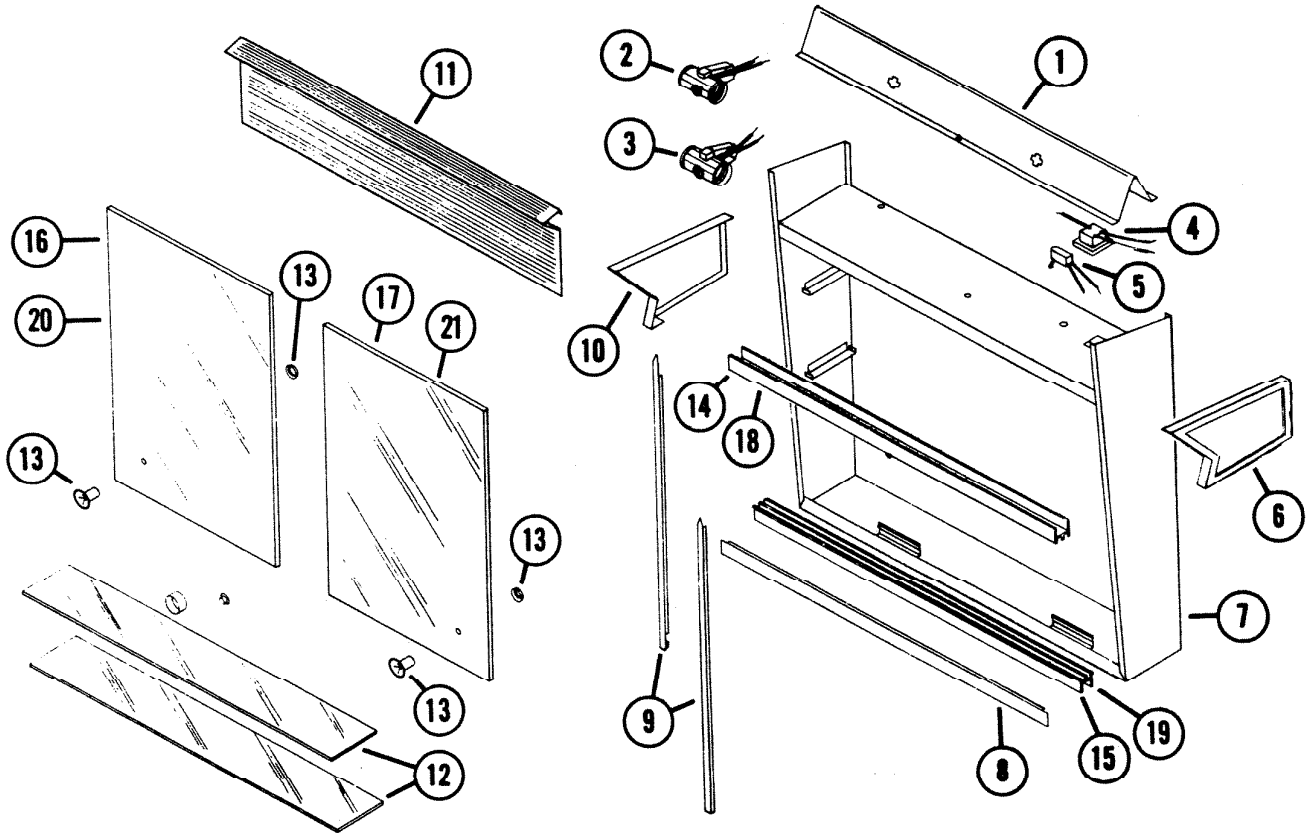

# NuTone PARTS LIST

MODEL  
D736LC & D736LP  
Bathroom Cabinets

REF.	PART NO.	*Part used on other model/s	PART DESCRIPTION
<u>COMMON PARTS</u>			
1	91046		Reflector
2	90995	*	Socket 18" Lead
3	90994	*	Socket 6" Lead
4	90268	*	Outlet
5	90185	*	Switch
6	90997	*	End Cap R. H.
7	91040		Body Assy.
8	91042		Frame Bottom
9	90987	*	Frame Side (Trim for L. H. or R. H.)
10	90998	*	End Cap L. H.

# NuTone

REF.	PART NO.	*Part used on other model/s	PART DESCRIPTION
11	91047		Shade
12	91056		Shelf (2 required)
13	90214		Knob (2 required)
14	91043		Track - Top (For 3/16 Heavy Sheet) <u>MODEL D736LC</u>
15	91044		Track - Bottom (For 3/16 Heavy Sheet)
16	91049		Mirror - 3/16 Heavy Sheet L. H.
17	91048		Mirror - 3/16 Heavy Sheet R. H.
18	91043		Track - Top (For Plate Slide Door) <u>MODEL D736LP</u>
19	91045		Track - Bottom (For Plate Slide Door)
20	91051		Mirror - Plate L. H.
21	91050		Mirror - Plate R. H.