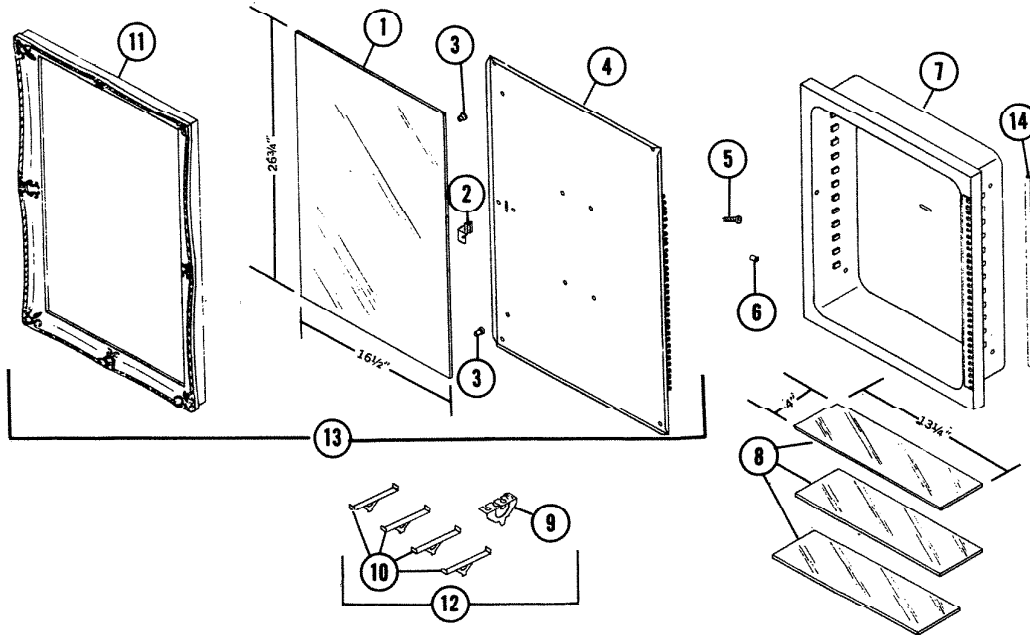

PARTS LIST

MODEL	D-666 – D-667
EFFECTIVE DATE	AUGUST, 1973

REF.	ORIGINAL PART NO	* PART DESCRIPTION	MODEL USED ON	CURRENT REPLACEMENT PART NO.
1	91430-000	MIRROR 16-1/2" x 26-3/4"	D-666 – D-667	91430-000
2	90067-000	CATCH – DOOR	D-666 – D-667	90067-000
3	90069-000	BUMPER 2 REQUIRED	D-666 – D-667	90069-000
4	93089-000	DOOR BACK & HINGE ASSEMBLY	D-666 – D-667	93089-206
5	90040-000	MOUNTING SCREWS SET OF 6	D-666 – D-667	69781-000
6	90555-000	CATCH BULLET	D-666 – D-667	90555-000
7	93077-000	BODY & HINGE ASSEMBLY	D-666 – D-667	93077-206
8	90743-000	SHELF ONE	D-666	90743-000
	90742-000	SHELF SET OF 3	D-667	90742-000
9	92264-000	TOOTH BRUSH HOLDER	D-666 – D-667	92264-000
10	90039-000	SHELF SUPPORT (1) 6 REQUIRED	D-666 D-667	90039-000
11	90649-000	FRAME Gold - Brushed White Wood-Tone W/Gold	D-666	90649-000
	90650-000		D-667	90650-000
12	92268-000	HARDWARE SET (REF. NO'S 5, 9, & 10)	D-666 – D-667	92268-000
13	93087-000	DOOR ASSEMBLY (REF. NO'S 1, 2, 3, 4, & 11)	D-666	93087-000
	93088-000		D-667	93088-000
14	90010-000	HINGE PIN	D-666 – D-667	90010-000