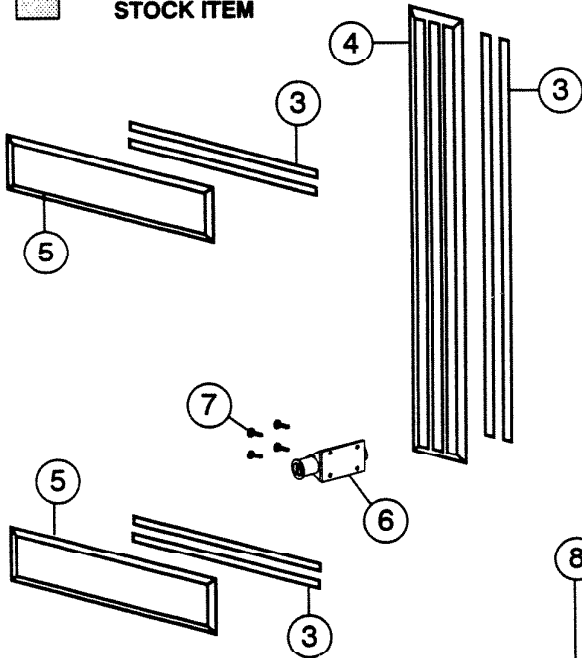

NuTone PARTS LIST

EFFECTIVE DATE	MODEL NUMBER	PRODUCT GROUP
OCT. 1993	D-2001 REVISED D-2001-SM NEW	BATH CABINET

NOT A PARTS DEPT.
STOCK ITEM

REF.	ORIGINAL PART NO.	*PART DESCRIPTION	CURRENT REPLACEMENT PART NO.
1	97488	BASEPLATE HINGE	97488-000
2	M2531	SCREW #6 – 32 x ½ PH FLAT HD "F" (1)	M2531-015
3	95953	TAPE -DOUBLE FACED	95953-000
4	97478	MIRROR – SIDE	97478-000
5	97477	MIRROR – TOP/BOTTOM	97477-000
6	M2098	MAGNETIC TOUCH LATCH	M2098-000
7	M2108	SCREW #6 – 20 x ¼ PH PAN HD "AB" (1)	M2108-000
8	97500	SHELF BUNDLE ASSEMBLY	97500-000
9	97501	SHELF	97501-000
10	97498	MAGNIFYING MIRROR and TAPE ASSEMBLY	97498-000
11	97489	PACKAGED DOOR ASSEMBLY	97489-000
12	97495	HINGE – FREE SWINGING	97495-000
13	97506	STRIKE PLATE ASSEMBLY	97506-000
14	97502	HARDWARE BAG ASSEMBLY (See note*)	97502-000
15	52842	Screw – #8 x 1¼ PH PAN HD "A"	52842-015
16	97441	HARDWARE BAG ASSEMBLY FOR D-2001-SM (See note**)	97441-000
17	97466	MIRROR (D-2001-SM) – requires 2	97466-000

***NOTE:** HARDWARE BAG ASSEMBLY
(4) Screws #8 x 1¼" PH PAN. HD. "A"
(4) Plug buttons

****NOTE:** HARDWARE BAG ASSEMBLY
(4) Screws #8 x ¼" LG PH PAN HD "A"

NOTE: Always order by current part number