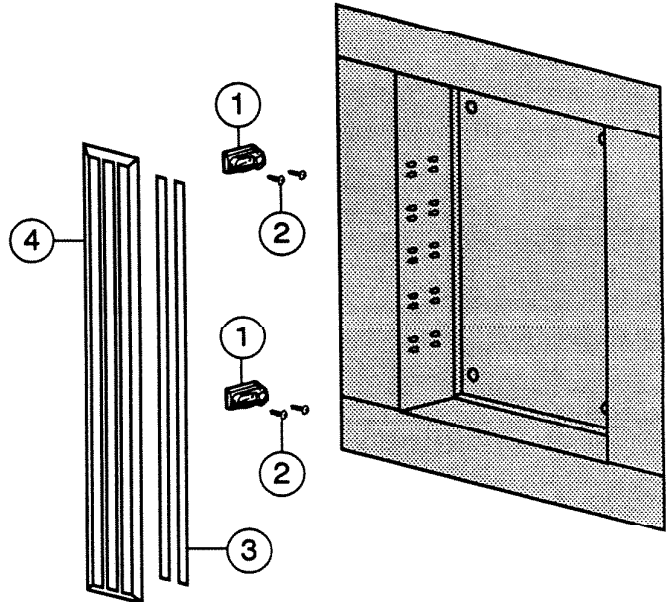

NuTone PARTS LIST

EFFECTIVE DATE	MODEL NUMBER	PRODUCT GROUP
OCT. 1993	D-2001 REVISED D-2001-SM NEW	BATH CABINET

NOT A PARTS DEPT.
STOCK ITEM

REF.	ORIGINAL PART NO.	*PART DESCRIPTION	CURRENT REPLACEMENT PART NO.
1	97488	BASEPLATE HINGE	97488-000
2	M2531	SCREW #6 – 32 x ½ PH FLAT HD "F" (1)	M2531-015
3	95953	TAPE -DOUBLE FACED	95953-000
4	97478	MIRROR – SIDE	97478-000
5	97477	MIRROR – TOP/BOTTOM	97477-000
6	M2098	MAGNETIC TOUCH LATCH	M2098-000
7	M2108	SCREW #6 – 20 x ¼ PH PAN HD "AB" (1)	M2108-000
8	97500	SHELF BUNDLE ASSEMBLY	97500-000
9	97501	SHELF	97501-000
10	97498	MAGNIFYING MIRROR and TAPE ASSEMBLY	97498-000
11	97489	PACKAGED DOOR ASSEMBLY	97489-000
12	97495	HINGE – FREE SWINGING	97495-000
13	97506	STRIKE PLATE ASSEMBLY	97506-000
14	97502	HARDWARE BAG ASSEMBLY (See note*)	97502-000
15	52842	Screw – #8 x 1¼ PH PAN HD "A"	52842-015
16	97441	HARDWARE BAG ASSEMBLY FOR D-2001-SM (See note**)	97441-000
17	97466	MIRROR (D-2001-SM) – requires 2	97466-000

***NOTE:** HARDWARE BAG ASSEMBLY
(4) Screws #8 x 1¼" PH PAN. HD. "A"
(4) Plug buttons

****NOTE:** HARDWARE BAG ASSEMBLY
(4) Screws #8 x ¼" LG PH PAN HD "A"

NOTE: Always order by current part number