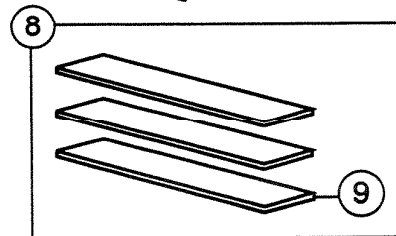

NuTone PARTS LIST

EFFECTIVE DATE	MODEL NUMBER	PRODUCT GROUP
OCT. 1993	D-2001 REVISED D-2001-SM NEW	BATH CABINET

NOT A PARTS DEPT.
STOCK ITEM

REF.	ORIGINAL PART NO.	*PART DESCRIPTION	CURRENT REPLACEMENT PART NO.
1	97488	BASEPLATE HINGE	97488-000
2	M2531	SCREW #6 – 32 x ½ PH FLAT HD "F" (1)	M2531-015
3	95953	TAPE -DOUBLE FACED	95953-000
4	97478	MIRROR – SIDE	97478-000
5	97477	MIRROR – TOP/BOTTOM	97477-000
6	M2098	MAGNETIC TOUCH LATCH	M2098-000
7	M2108	SCREW #6 – 20 x ¼ PH PAN HD "AB" (1)	M2108-000
8	97500	SHELF BUNDLE ASSEMBLY	97500-000
9	97501	SHELF	97501-000
10	97498	MAGNIFYING MIRROR and TAPE ASSEMBLY	97498-000
11	97489	PACKAGED DOOR ASSEMBLY	97489-000
12	97495	HINGE – FREE SWINGING	97495-000
13	97506	STRIKE PLATE ASSEMBLY	97506-000
14	97502	HARDWARE BAG ASSEMBLY (See note*)	97502-000
15	52842	Screw – #8 x 1¼ PH PAN HD "A"	52842-015
16	97441	HARDWARE BAG ASSEMBLY FOR D-2001-SM (See note**)	97441-000
17	97466	MIRROR (D-2001-SM) – requires 2	97466-000

***NOTE:** HARDWARE BAG ASSEMBLY
(4) Screws #8 x 1¼" PH PAN. HD. "A"
(4) Plug buttons

****NOTE:** HARDWARE BAG ASSEMBLY
(4) Screws #8 x ¼" LG PH PAN HD "A"

NOTE: Always order by current part number