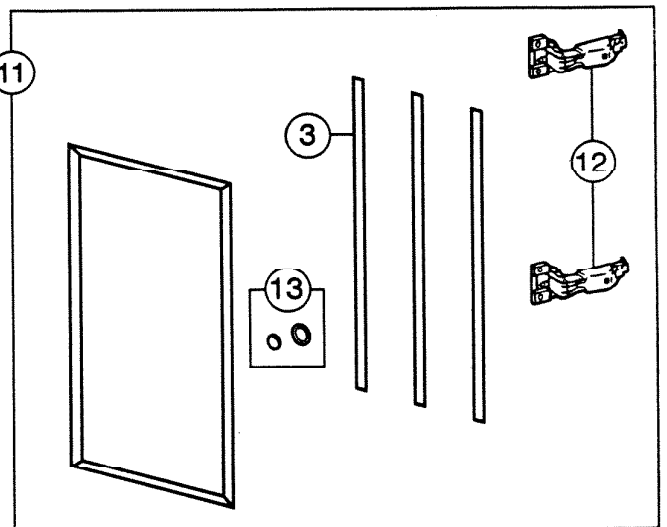

NuTone PARTS LIST

EFFECTIVE DATE	MODEL NUMBER	PRODUCT GROUP
OCT. 1993	D-2001 REVISED D-2001-SM NEW	BATH CABINET

NOT A PARTS DEPT.
STOCK ITEM

REF.	ORIGINAL PART NO.	*PART DESCRIPTION	CURRENT REPLACEMENT PART NO.
1	97488	BASEPLATE HINGE	97488-000
2	M2531	SCREW #6 – 32 x ½ PH FLAT HD "F" (1)	M2531-015
3	95953	TAPE -DOUBLE FACED	95953-000
4	97478	MIRROR – SIDE	97478-000
5	97477	MIRROR – TOP/BOTTOM	97477-000
6	M2098	MAGNETIC TOUCH LATCH	M2098-000
7	M2108	SCREW #6 – 20 x ¼ PH PAN HD "AB" (1)	M2108-000
8	97500	SHELF BUNDLE ASSEMBLY	97500-000
9	97501	SHELF	97501-000
10	97498	MAGNIFYING MIRROR and TAPE ASSEMBLY	97498-000
11	97489	PACKAGED DOOR ASSEMBLY	97489-000
12	97495	HINGE – FREE SWINGING	97495-000
13	97506	STRIKE PLATE ASSEMBLY	97506-000
14	97502	HARDWARE BAG ASSEMBLY (See note*)	97502-000
15	52842	Screw – #8 x 1¼ PH PAN HD "A"	52842-015
16	97441	HARDWARE BAG ASSEMBLY FOR D-2001-SM (See note**)	97441-000
17	97466	MIRROR (D-2001-SM) – requires 2	97466-000

***NOTE:** HARDWARE BAG ASSEMBLY
(4) Screws #8 x 1¼" PH PAN. HD. "A"
(4) Plug buttons

****NOTE:** HARDWARE BAG ASSEMBLY
(4) Screws #8 x ¼" LG PH PAN HD "A"

NOTE: Always order by current part number