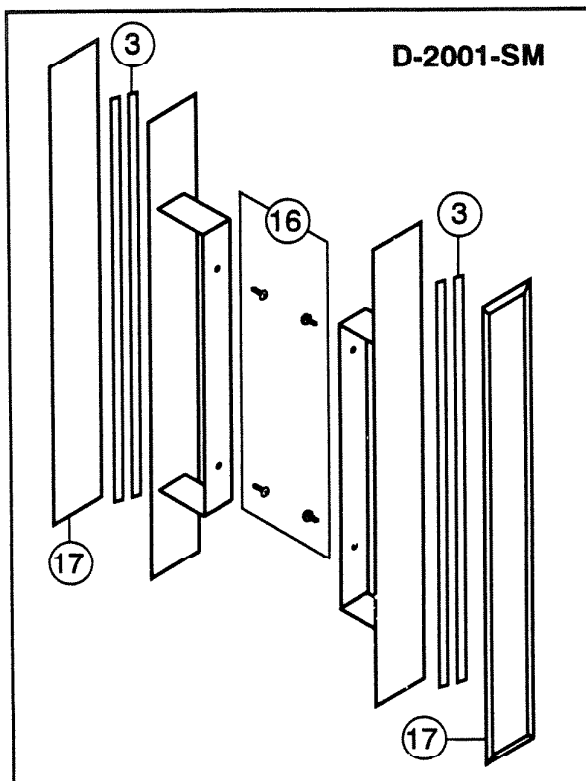

NuTone PARTS LIST

EFFECTIVE DATE	MODEL NUMBER	PRODUCT GROUP
OCT. 1993	D-2001 REVISED D-2001-SM NEW	BATH CABINET

NOT A PARTS DEPT.
STOCK ITEM

REF.	ORIGINAL PART NO.	*PART DESCRIPTION	CURRENT REPLACEMENT PART NO.
1	97488	BASEPLATE HINGE	97488-000
2	M2531	SCREW #6 – 32 x ½ PH FLAT HD "F" (1)	M2531-015
3	95953	TAPE -DOUBLE FACED	95953-000
4	97478	MIRROR – SIDE	97478-000
5	97477	MIRROR – TOP/BOTTOM	97477-000
6	M2098	MAGNETIC TOUCH LATCH	M2098-000
7	M2108	SCREW #6 – 20 x ¼ PH PAN HD "AB" (1)	M2108-000
8	97500	SHELF BUNDLE ASSEMBLY	97500-000
9	97501	SHELF	97501-000
10	97498	MAGNIFYING MIRROR and TAPE ASSEMBLY	97498-000
11	97489	PACKAGED DOOR ASSEMBLY	97489-000
12	97495	HINGE – FREE SWINGING	97495-000
13	97506	STRIKE PLATE ASSEMBLY	97506-000
14	97502	HARDWARE BAG ASSEMBLY (See note*)	97502-000
15	52842	Screw – #8 x 1¼ PH PAN HD "A"	52842-015
16	97441	HARDWARE BAG ASSEMBLY FOR D-2001-SM (See note**)	97441-000
17	97466	MIRROR (D-2001-SM) – requires 2	97466-000

***NOTE:** HARDWARE BAG ASSEMBLY
(4) Screws #8 x 1¼" PH PAN. HD. "A"
(4) Plug buttons

****NOTE:** HARDWARE BAG ASSEMBLY
(4) Screws #8 x ¼" LG PH PAN HD "A"

NOTE: Always order by current part number