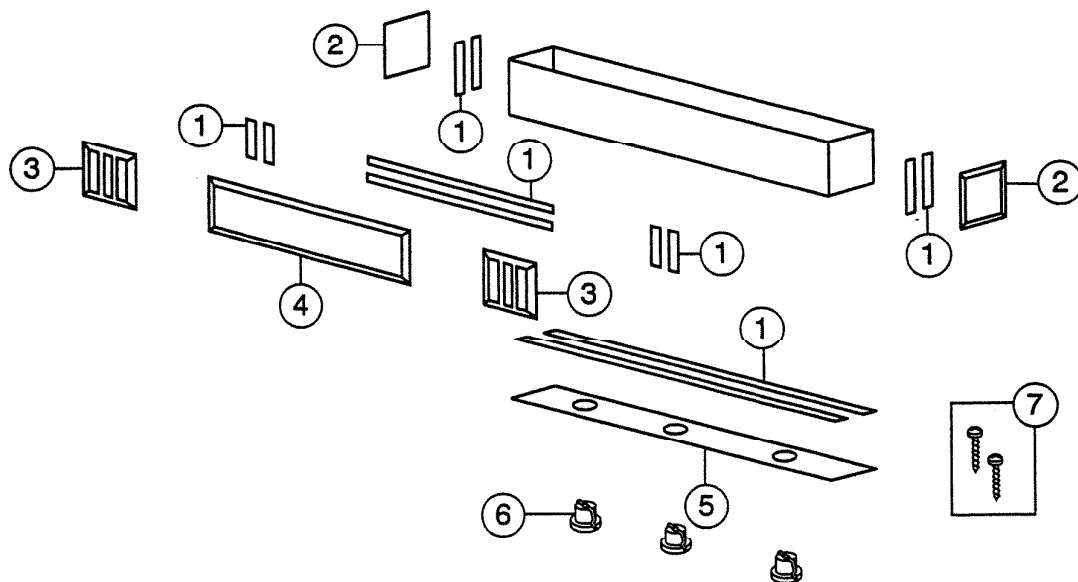

NuTone PARTS LIST

EFFECTIVE DATE	MODEL NUMBER	PRODUCT GROUP
SEPT. 1993	D-2000-LK4 D-2000-LK8 NEW	BATH CABINET

REF.	ORIGINAL PART NO.	*PART DESCRIPTION	MODEL USED ON	CURRENT REPLACEMENT PART NO.	
2	95953	DOUBLE FACED TAPE	ALL	0953A-000	
3	97417	MIRROR - SIDE - requires 2	D-2000-LK4	97417-000	
	97429		D-2000-LK8	97429-000	
4	97416	MIRROR - CORNER - requires 2	ALL	97416-000	
5	97415	MIRROR - FRONT	ALL	97415-000	
6	97418	MIRROR - BOTTOM	D-2000-LK4	97418-000	
	97430		D-2000-LK8	97430-000	
7	97419	SOCKET -requires 3	ALL	97419-000	
-	L3236	GROUND SCREW	ALL	L3236-000	
-	52787	SCREW - #6 x 3/8 PH PAN HD "B"	requires 2	D-2000-LK4	52787-015
			requires 4	D-2000-LK8	
8	65364	ENVELOPE ASSEMBLY (see note)	ALL	65364-000	

NOTE: ENVELOPE ASSEMBLY CONTAINS:
(2) Screws #8 x 11/4 PH/SLT PAN HD "A",
zinc plated

**NOTE: Always order by
current part number**