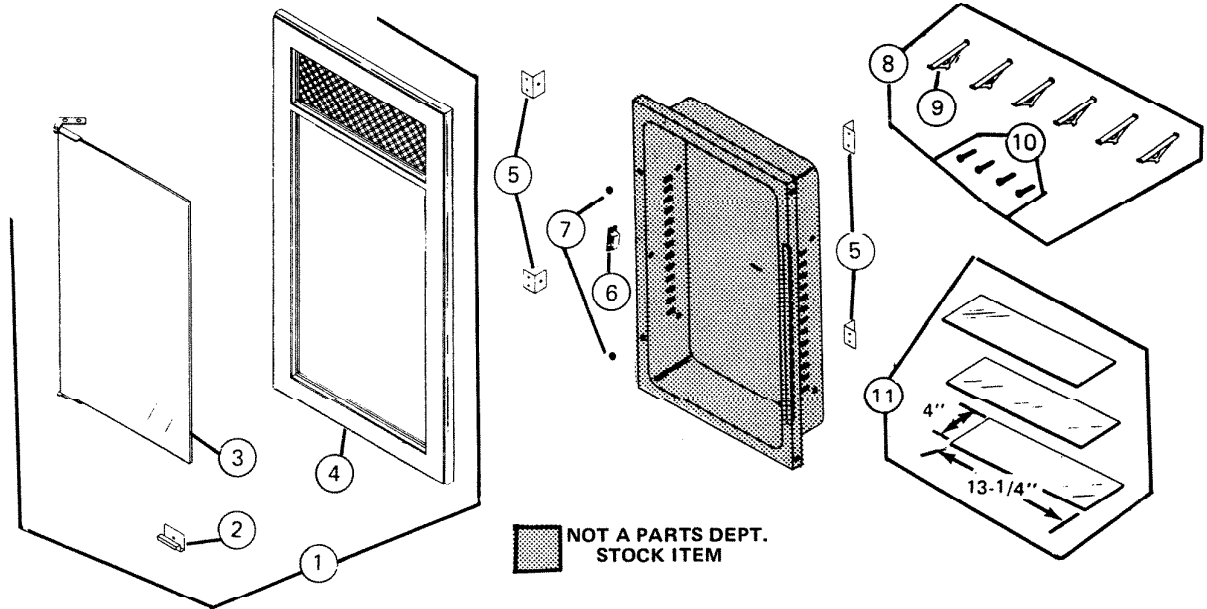

PARTS LIST

EFFECTIVE DATE	MODEL	PRODUCT GROUP
MARCH 1984	D-137 DO,HO,W NEW	BATH CABINET

REF.	ORIGINAL PART NO.	* PART DESCRIPTION	MODEL USED ON	CURRENT REPLACEMENT PART NO.
1	96031	FRAME AND MIRROR ASSY	D-137DO	96031-000
	96032		D-137HO	96032-000
	96033		D-137W	96033-000
2	96075	DOOR PULL	D-137 DO,HO,W	96075-048
3	96101	DOOR ASSY W/MIRROR	D-137 DO,HO,W	96101-000
4	96099	FRAME ASSEMBLY	D-137DO	96099-A13
	96099		D-137HO	96099-A10
	96100		D-137W	96100-A05
5	96056	BRACKET - FRAME MOUNTING	D-137 DO,HO,W	96056-206
6	90011	CATCH - MAGNETIC	D-137 DO,HO,W	90011-000
7	2093A	BUMPER SET	D-137 DO,HO,W	2093A-000
8	96102	HARDWARE ASSEMBLY	D-137 DO,HO,W	96102-000
		(PLEASE SEE OTHER SIDE)		

NuTone

NOTE Always order by current part number

REF	ORIGINAL PART NO	PART DESCRIPTION		MODEL USED ON	CURRENT REPLACEMENT PART NO
9	90039	SHELF SUPPORT (1)		D-137 DO,HO,W	90039-000
10	69781	SCREW SET - MOUNTING		D-137 DO,HO,W	69781-000
11	90743	SHELF 4 x 13 1/4	ONE	D-137 DO,HO,W	90743-000
	90742		SET OF 3		90742-000
		<u>LD-137</u> 96580 - SHELF SET 96581 - SHELF (TAKES 3) 90942 - HARDWARE BAG 90589 - SUPPORT 96101 - MIRROR DOOR (INCLUDES HINGES) 0952A - MAGNET			