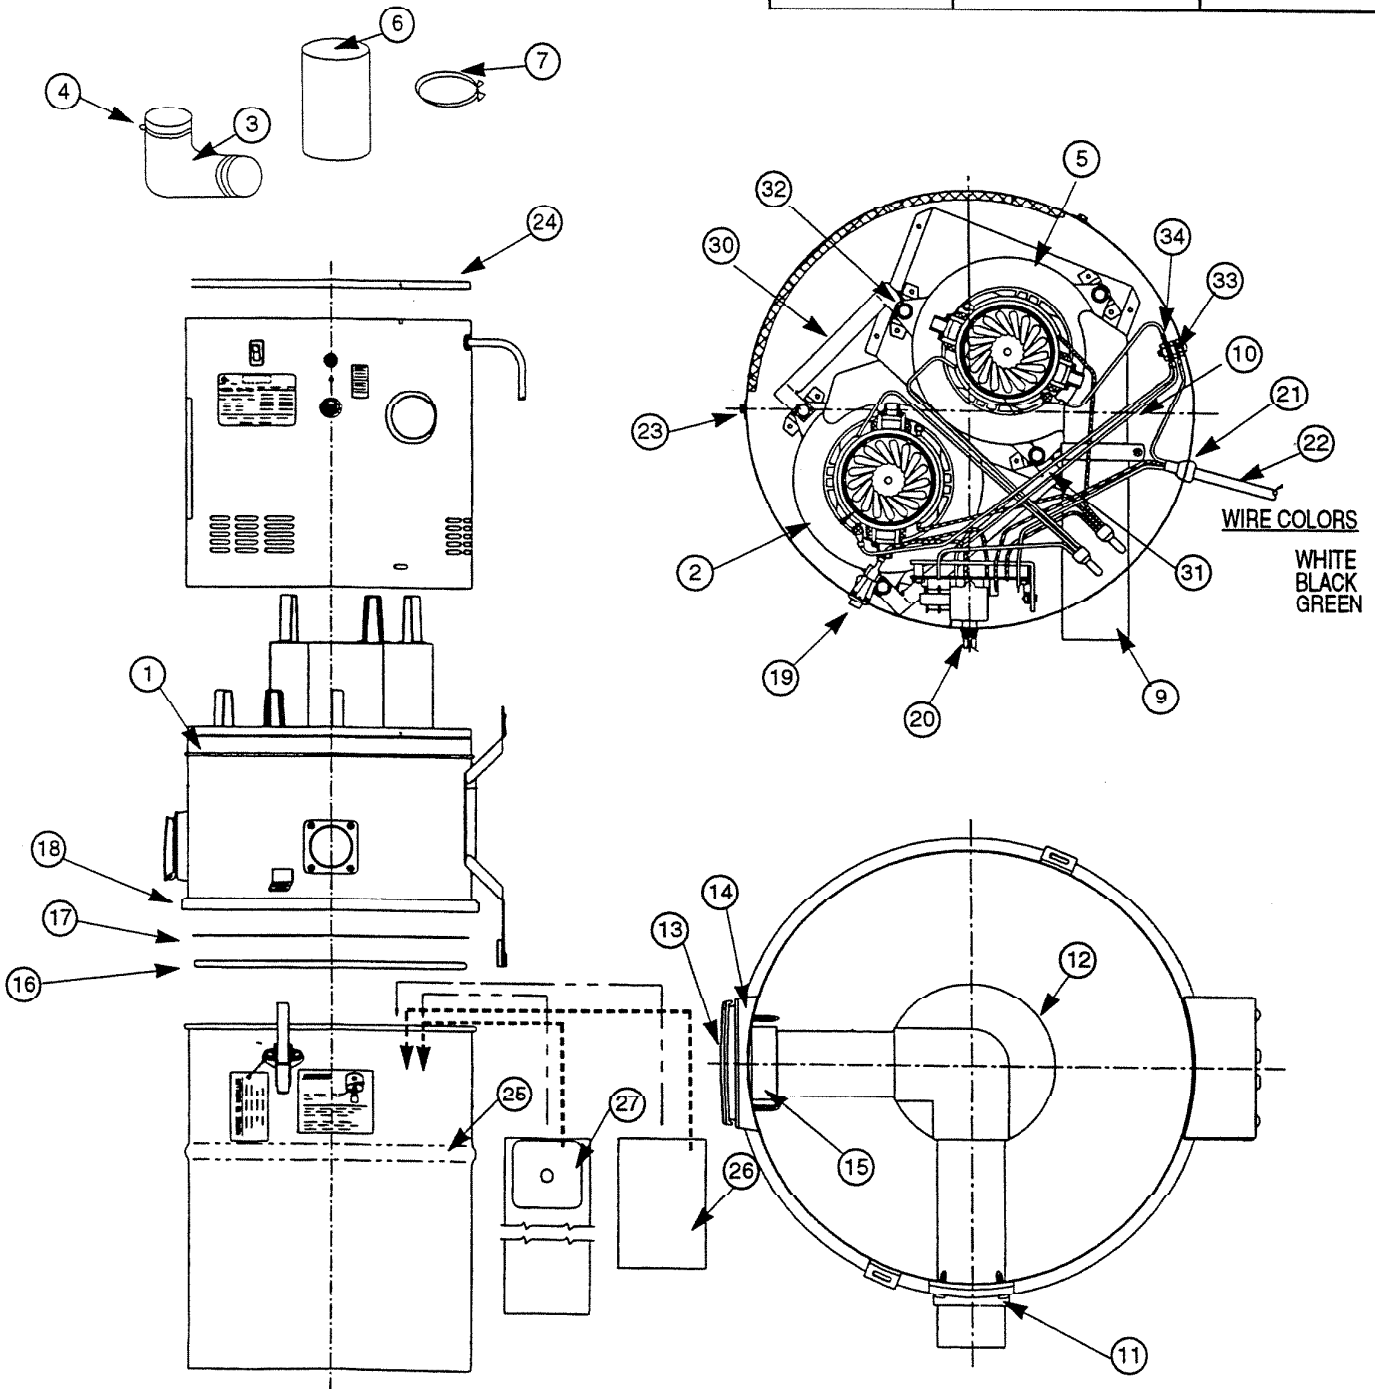

PARTS LIST

EFFECTIVE DATE	MODEL NUMBER	PRODUCT GROUP
REVISED JUNE 1998	CV-750	CENTRAL CLEANING

NuTone

NuTone
Attn: Parts Department
Madison & Red Bank Rds.
Cincinnati, OH 45227-1599
Phone: (513) 527-5426
Fax: (513) 527-5173

REF	ORIGINAL PART NO.	PART DESCRIPTION	CURRENT REPLACEMENT PART NO.
1	35845	Upper Pail & Bracket Assembly	35845-000
2	44332	Motor-Lower	44902-000
3	30796	Motor Connector	30796-000
4	39971	Clamp	39971-000
5	44331	Motor Upper	44901-000
6	35850	Cooling Vent Tube	35850-000
7	30986	Collar	30986-000
8	30364	Motor Gasket (not shown)	30364-000
9	35859	Tube - Exhaust	35859-000
10	39970	Clamp - Exhaust	39970-000
11	33626	Molded Flange & Tube Assembly	33626-000
12	33627	Tube Assembly	33627-000
13	33836	Wallplate Assembly	33836-000
14	44079	Gasket - Inlet	44079-000
15	99030	Gasket	99030-000
16	84129	Filter	84129-000
17	35853	Filter Support	35853-000
18	33846	Pail Gasket	33846-000
19	33536	Switch - Rocker	33536-000
20	87118	Control Board <i>82406</i>	87118-000
21	65495	Strain Relief	65495-000
22	87055	Cord Set Assembly	87055-000
23	87176	Wrap Around - Insulated	87176-000
24	87162	Cover Assembly	87162-000
25	33632	Lower Pail & HASP Assembly	33632-000
26	33541	Hardware Bag Assembly	33541-000
27	391	Filter Bag (Pack of 3)	391
28	1803A	Brush Set (not shown)	1803A-000
29	1850A	Valve Seal Kit (not shown)	1850A-000
30	86344	Stiffening Bracket	86344-206
31	86345	Stiffening Bracket	86345-206
32	1851A	Motor Screws	1851A-000
33	52833	Screw #8-32	52833-015
34	18028	Nut	18028-015

↑

NOTE: Always order by
current part number