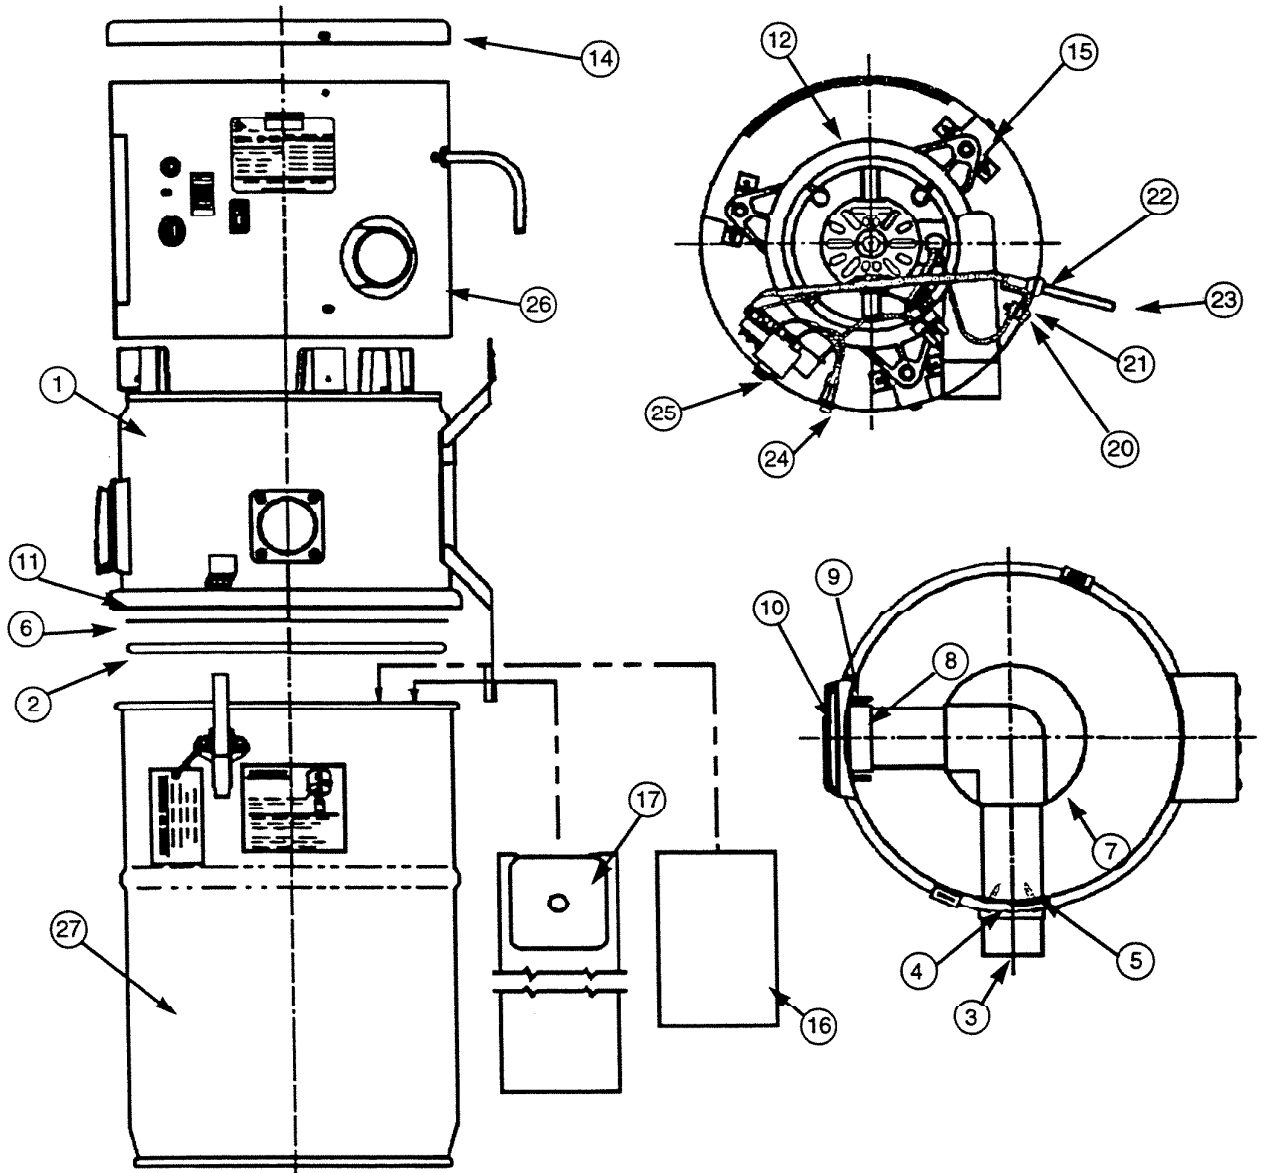

PARTS LIST

EFFECTIVE DATE	MODEL NUMBER	PRODUCT GROUP
REVISED JUNE 1998	CV-653	CENTRAL CLEANING

NuTone

NuTone
 Attn: Parts Department
 Madison & Red Bank Rds.
 Cincinnati, OH 45227-1599
 Phone: (513) 527-5426
 Fax: (513) 527-5173

REF.	ORIGINAL PART NO.	PART DESCRIPTION	CURRENT REPLACEMENT PART NO.
1	32984	Motor Housing Assembly	32984-206
2	84128	Filter	84128-000
3	68683	Molded Flange & Tube Assy	68683-000
4	63089	Gasket	63089-000
5	52834	Screw #8 x .75	52834-015
6	44334	Filter Support	44334-000
7	52321	Tube Assembly	52321-000
8	44079	Gasket-Inlet	44079-000
9	99030	Inlet Gasket	99030-000
10	33836	Wall Plate Assembly	33836-000
11	33477	Pail Gasket	33477-000
12	33883	Motor Assembly	33883-REB
13	30364	Motor Gasket (not shown)	30364-000
14	87150	Cover Assembly	87150-000
15	1851A	Motor Screws	1851A-000
16	33541	Hardware Bag Assembly	33541-000
17	391	Filter Bag (Pack of 3)	391
18	1852A	Brush Kit	1852A-000
19	1850A	Valve Seal Kit	1850A-000
20	18028	Nut	18028-015
21	52833	Screw #8-32	52833-015
22	65495	Strain Relief	65495-000
23	87055	Cord Set	87055-000
24	33536	Rocker Switch	33536-000
25	87119	Control Board	87119-000
26	87175	Wrap Around	87175-000
27	35910	Lower Pail	35910-000

↑

**NOTE: Always order by
current part number**