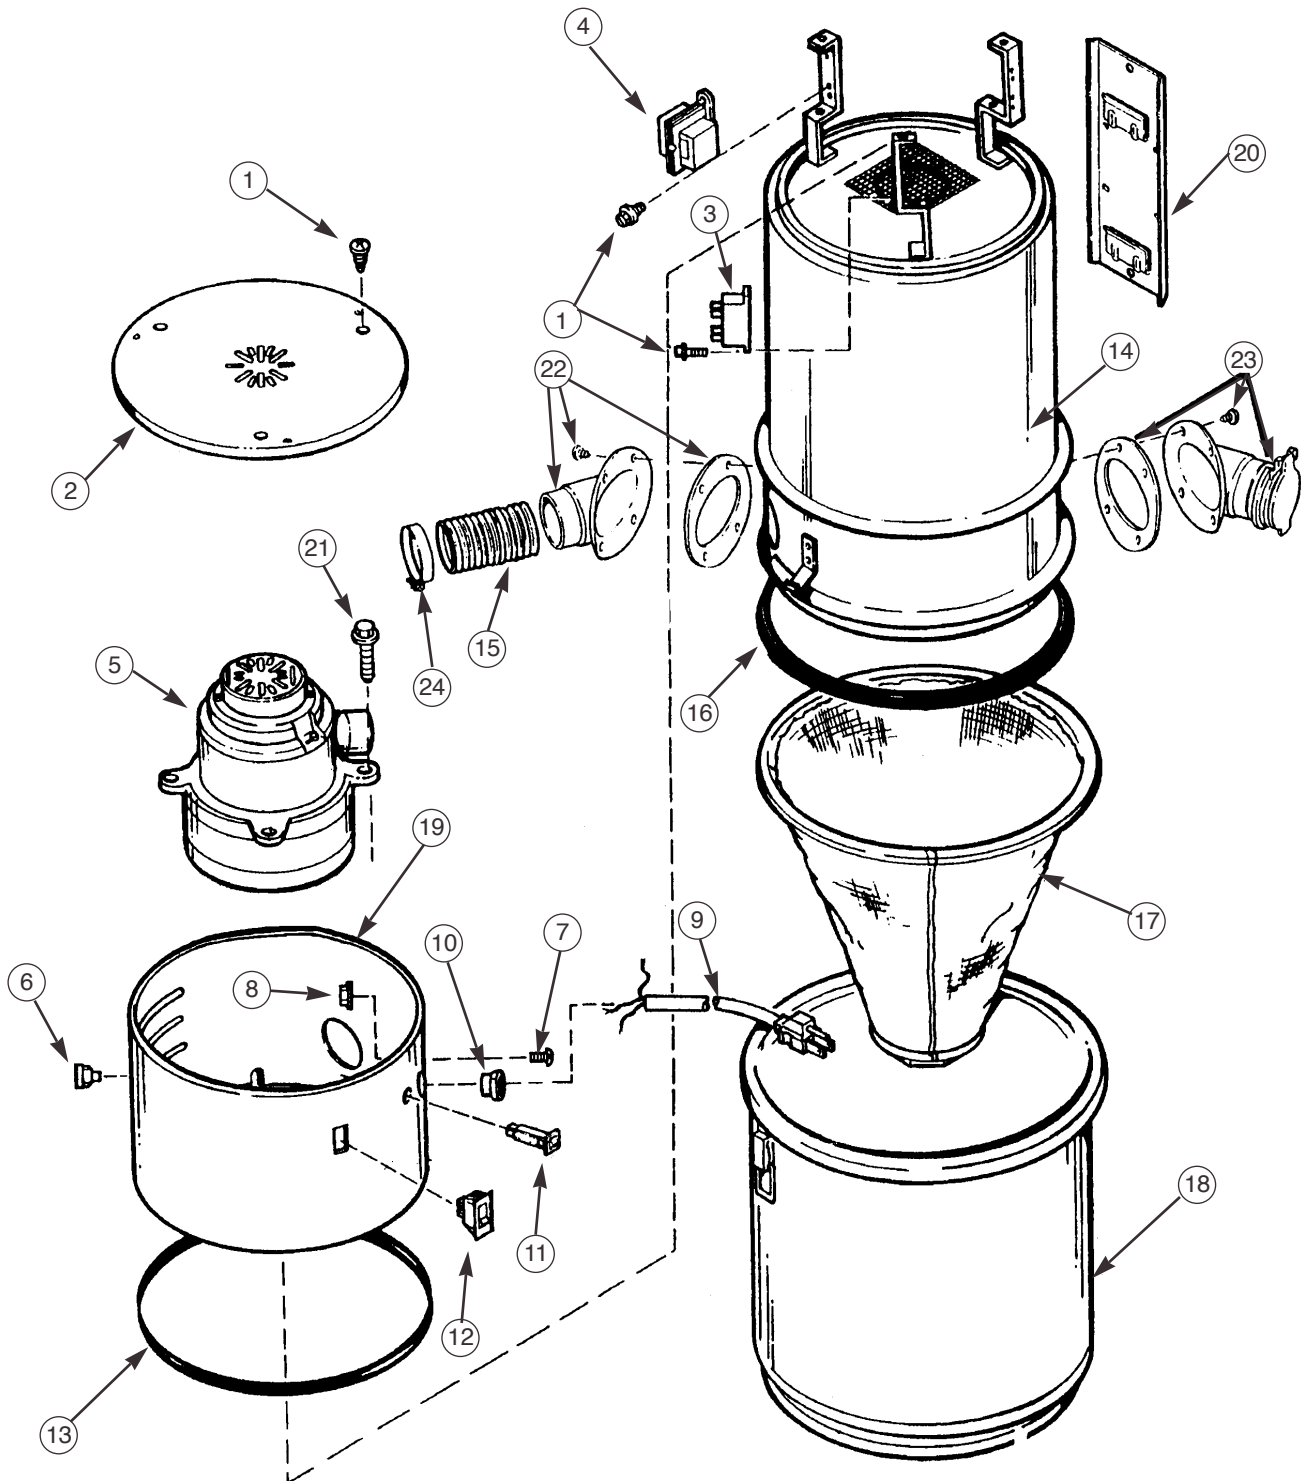

# PARTS LIST

EFFECTIVE DATE	MODEL NUMBER	PRODUCT GROUP
REV. FEBRUARY 2002	CV556	CENTRAL CLEANING