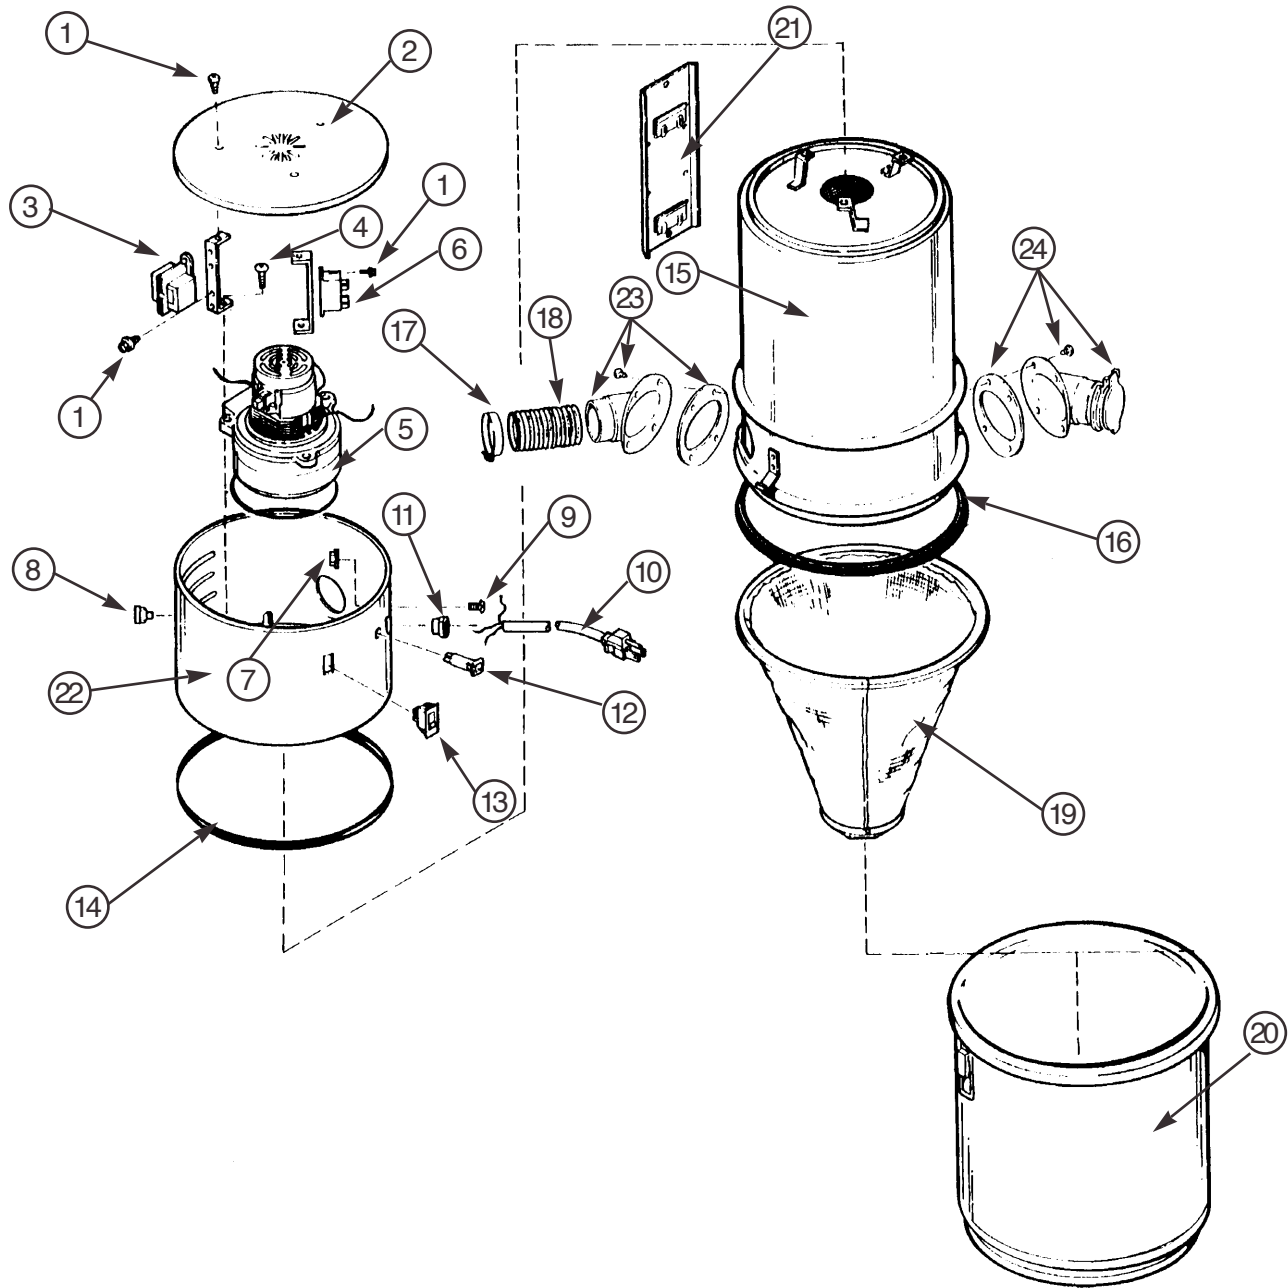

PARTS LIST

EFFECTIVE DATE	MODEL NUMBER	PRODUCT GROUP
REV. FEBRUARY 2002	CV554	CENTRAL CLEANING

NuTone[®]

NuTone
Attn: Parts Department
4820 Red Bank Road
Cincinnati, OH 45227-1599

NuTone Canada Inc.
Attn: Parts Department
1140 Tristar Drive
Mississauga, Ontario, Canada L5T 1H9

REF.	ORIGINAL PART NO.	PART DESCRIPTION	CURRENT REPLACEMENT PART NO.
1	0631B	SCREW, #8-18 x 3/8 PAN HD. PHILLIPS (7 req)	0631B-007
2	0780B	TOP COVER	0780B-000
3	0649B	TRANSFORMER	0649B-000
4	0759B	SCREW, 1/4-14 x 1"HEX HD. (3 req)	0759B-015
5	0776B	MOTOR	0776B-REB
6	0648B	RELAY	0648B-000
7	18028	NUT, HEX #8-32 KEPS (2 req)	18028-015
8	0658B	LOW VOLTAGE BUSHING	0658B-000
9	52833	SCREW, #8-32 x 1/2 RD. HD. PHILLIPS	52833-015
10	0661B	POWER CORD SET	0661B-000
11	0660B	STRAIN RELIEF BUSHING	0660B-000
12	0659B	CIRCUIT BREAKER	0659B-000
13	0662B	ON/OFF SWITCH	0662B-000
14	0663B	MOTOR SECTION GASKET	0663B-000
15	0742B	VACUUM SECTION ASSEMBLY	0742B-000
16	0634B	SECTION GASKET	0634B-000
17	65959	CLAMP	65959-000
18	65960	RUBBER CONNECTOR	65960-000
19	0744B	FILTER	0744B-000
20	0694B	WASTE CONTAINER (5 GAL)	0694B-000
21	0645B	WALL BRACKET	0645B-000
22	0774B	SHROUD	0774B-000
23	0633B	INLET ASSEMBLY	0633B-000
24	0632B	UTILITY INLET ASSEMBLY	0632B-000
25	0792B	BRUSH SET (not shown) (one set contains 2 brushes)	0792B-000

↑

NOTE: Always order by current part number

CV554