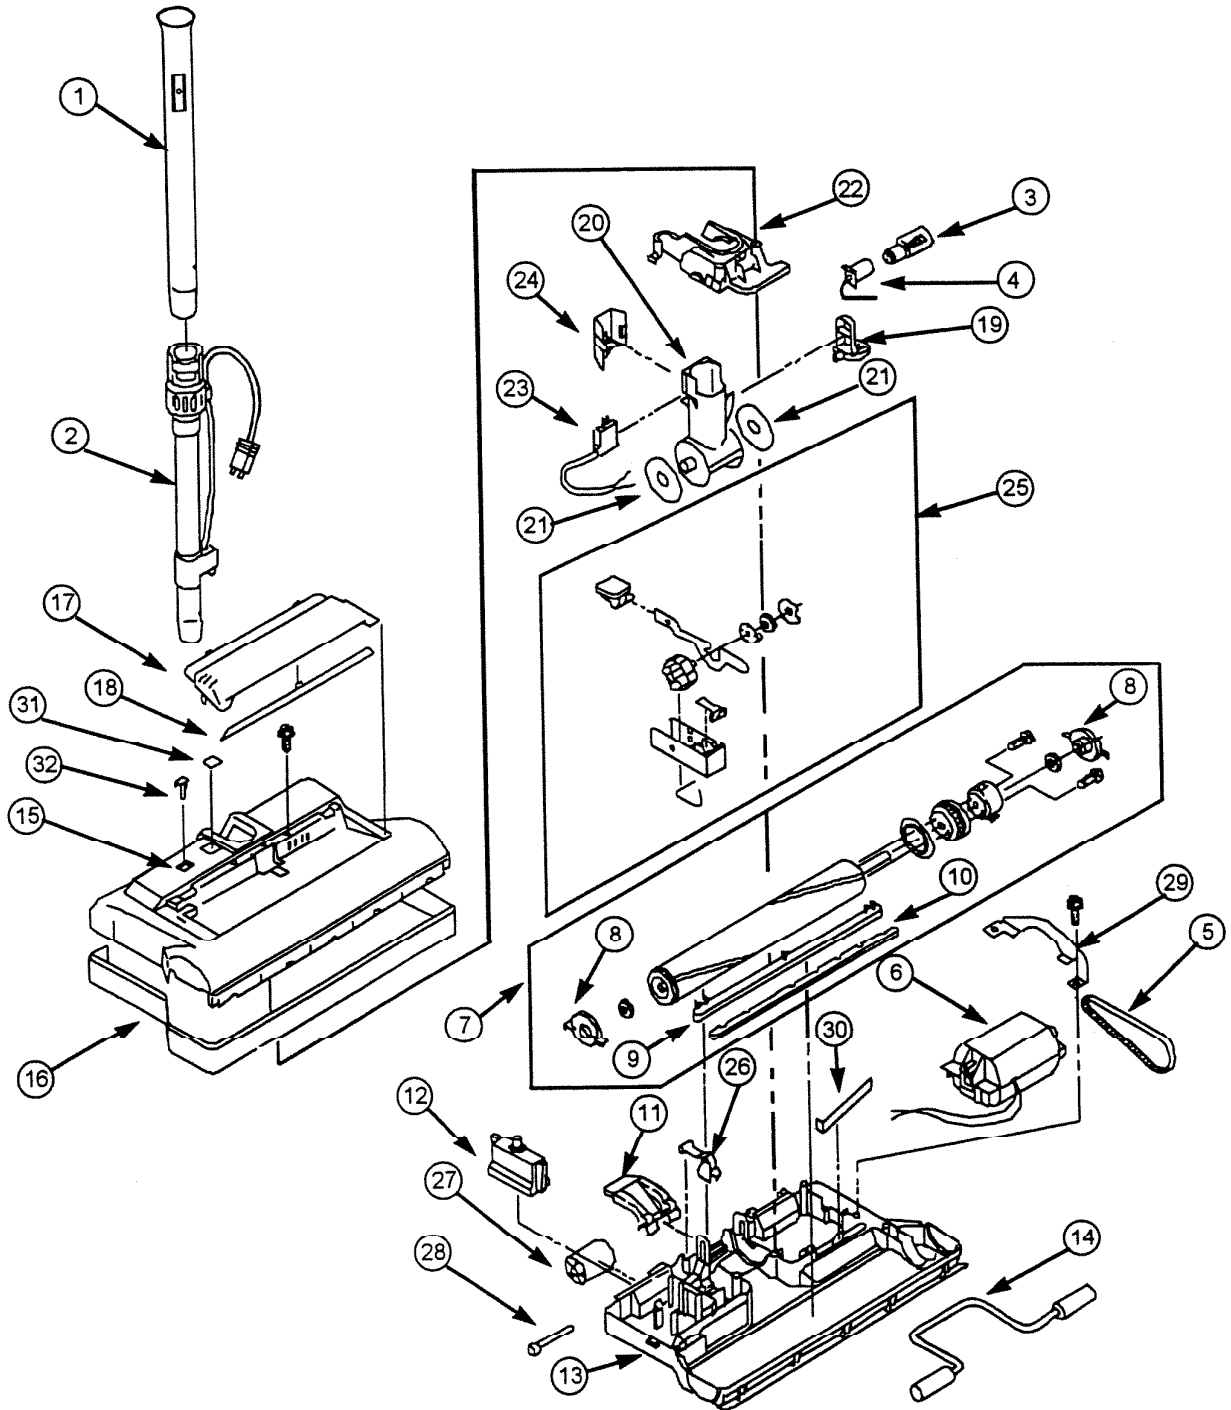

PARTS LIST

EFFECTIVE DATE	MODEL NUMBER	PRODUCT GROUP
AUGUST 1999	CT-600	CENTRAL CLEANING

NuTone®

NuTone
 Attn: Parts Department
 Madison & Red Bank Rds
 Cincinnati, OH 45227-1599

REF.	ORIGINAL PART NO.	PART DESCRIPTION	CURRENT REPLACEMENT PART NO.
1	88285-000	Straight Wand with Locking Button	88285-000
2	0626B-000	Wand (Lower)	0626B-000
3	9123A-000	Bulb - 15 Watt	9123A-000
4	0625B-000	Lamp Holder	0625B-000
5	0518B-000	Drive Belt	0518B-000
6	0624B-000	Motor	0624B-000
7	0627B-000	Bearing & Brush Assembly	0627B-000
8	0628B-000	Bearing Assembly	0628B-000
9	0629B-000	Beater Brush	0629B-000
10	0630B-000	Beater Bar	0630B-000
11	0636B-000	Handle Release	0636B-000
12	0637B-000	Overload Protector	0637B-000
13	0638B-000	Floor Nozzle Lower	0638B-000
14	0639B-000	Front Axle Assembly	0639B-000
15	0640B-000	Nozzle Top	0640B-000
16	0642B-000	Bumper	0642B-000
17	0643B-000	Power Head Cover Assembly	0643B-000
18	0646B-000	Lens	0646B-000
19	0650B-000	Foot Pedal	0650B-000
20	0651B-000	Swivel	0651B-000
21	0652B-000	Swivel Seal	0652B-000
22	0653B-000	Swivel Cap	0653B-000
23	0654B-000	Cord & Plug Assembly	0654B-000
24	0655B-000	Cover - Plug Housing	0655B-000
25	0656B-000	Indicator Block Assembly	0656B-000
26	0666B-000	Lifter	0666B-000
27	0668B-000	Roller - Rear	0668B-000
28	0669B-000	Axle - Rear	0669B-000
29	0671B-000	Motor Bridge	0671B-000
30	0672B-000	Motor Adjustment Spring	0672B-000
31	0673B-000	Window - Cover (Height Adjustment)	0673B-000
32	0674B-000	Button Extension	0674B-000

↑
**NOTE: Always order by
current part number**