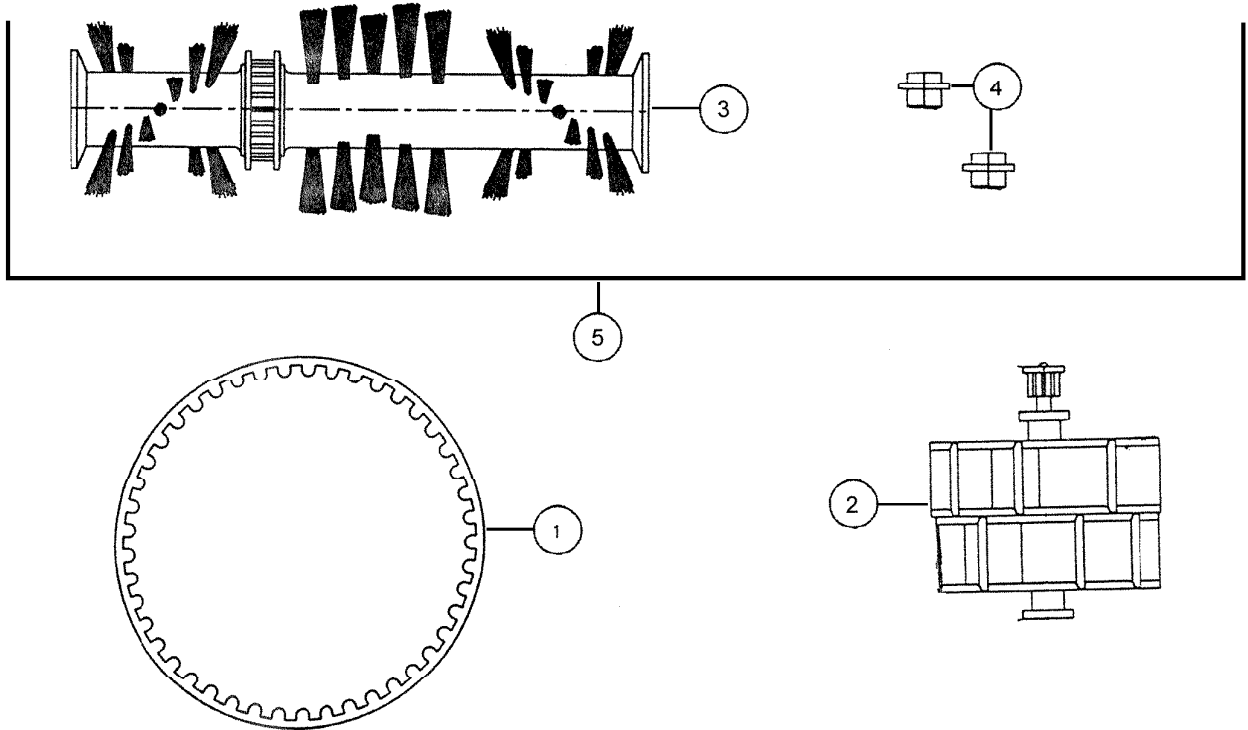

PARTS LIST

EFFECTIVE DATE	MODEL NUMBER	PRODUCT GROUP
APRIL	CT330B	CENTRAL CLEANING

REF.	ORIGINAL PART NO.	*PART DESCRIPTION	CURRENT REPLACEMENT PART NO.
1	62764	DRIVE BELT	62764-000
2	62762	TURBINE ASSEMBLY	62762-000
3	62756	AGITATOR BRUSH	62756-000
4	62757	GUIDE BEARING	62757-000
5	62763	AGITATOR BRUSH ASSEMBLY	62763-000