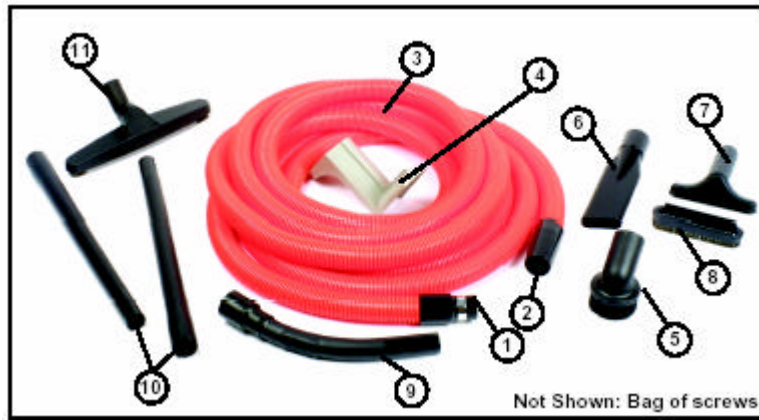

# CK145

Item	Part No.	Part Description
1	0909B-000	Wall End Hose Cuff
2	0910B-000	Hose End Tool Cuff
3	0921B-000	30' Hose Crush Proof
4	0912B-000	Hose Hanger
5	0913B-000	Dusting Tool
6	0914B-000	Gulper Crevice Tool
7	0915B-000	Upholstery Tool
8	0916B-000	Slide on Upholstery Brush
9	0917B-000	Curved Wand w/Swivel
10	0918B-000	18 Straight Wands
11	0919B-000	14 Floor Tool
12	0920B-000	Mesh Caddy Bag