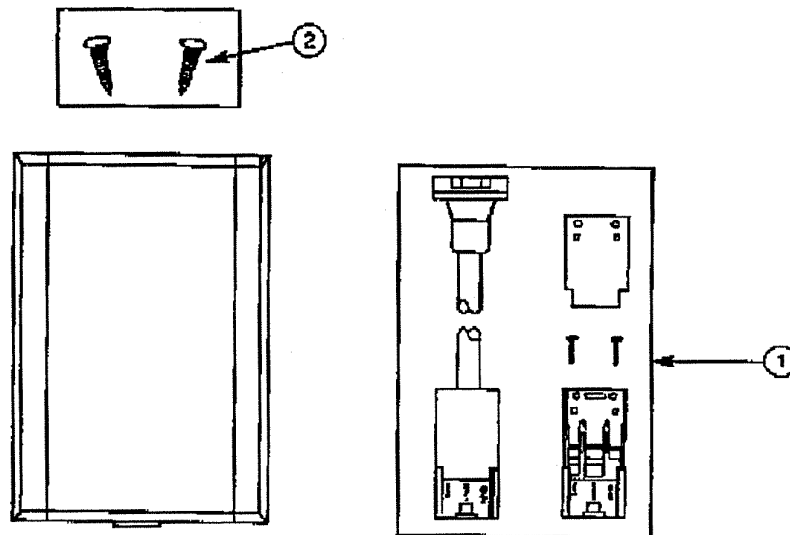

# PARTS LIST

EFFECTIVE DATE	MODEL NUMBER	PRODUCT GROUP
JUNE 1998	CI-390W (WHITE) CI-390V (IVORY)	CENTRAL CLEANING

REF.	ORIGINAL PART NO.	PART DESCRIPTION	CURRENT REPLACEMENT PART NO.
1	0676B	RECEPTACLE REPAIR KIT	0676B-000
2	1664A	CONTACT PIN KIT (pins, springs, screws)	1617A-000
	9104A	HARDWARE BAG ASSEMBLY (2) #10 X 3/4" PH/SLT OV HD, (1) #10 X 1 1/4" PH/SLT OV HD	9104A-000

↑

**NOTE:** Always order by current part number