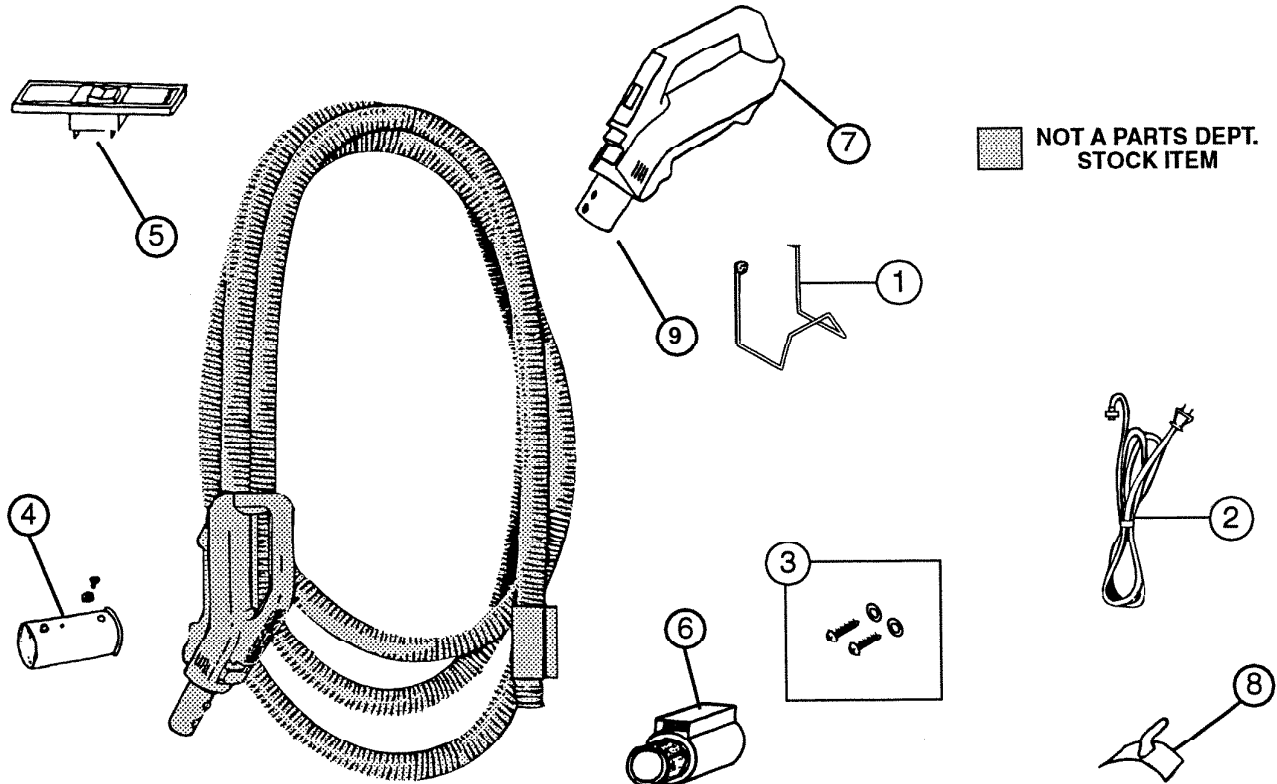

NuTone PARTS LIST

EFFECTIVE DATE	MODEL NUMBER	PRODUCT GROUP
DECEMBER 1997	CH510 REVISED	CENTRAL CLEANING SYSTEM

REF.	ORIGINAL PART NO.	PART DESCRIPTION	CURRENT REPLACEMENT PART NO.
1	63238	HOSE RACK	63238-015
2	0253B	CORD SFT - MALE	0253B-000
3	52732	HARDWARE PACKAGE - see note	52732-000
4	0340B-000	BUTTON LOCK REPAIR KIT	0340B-000
5	0351B-000	SWITCH REPAIR KIT	0351B-000
6	0463B-000	COVER, WALL END	0463B-000
7	0468B-000	HANDLE HOUSING	0468B-000
8	0464B-000	VACUUM AIR CONTROL	0464B-000
9	0697B-000	Replacement Nozzle Assy. (Not Shown)	0697B-000