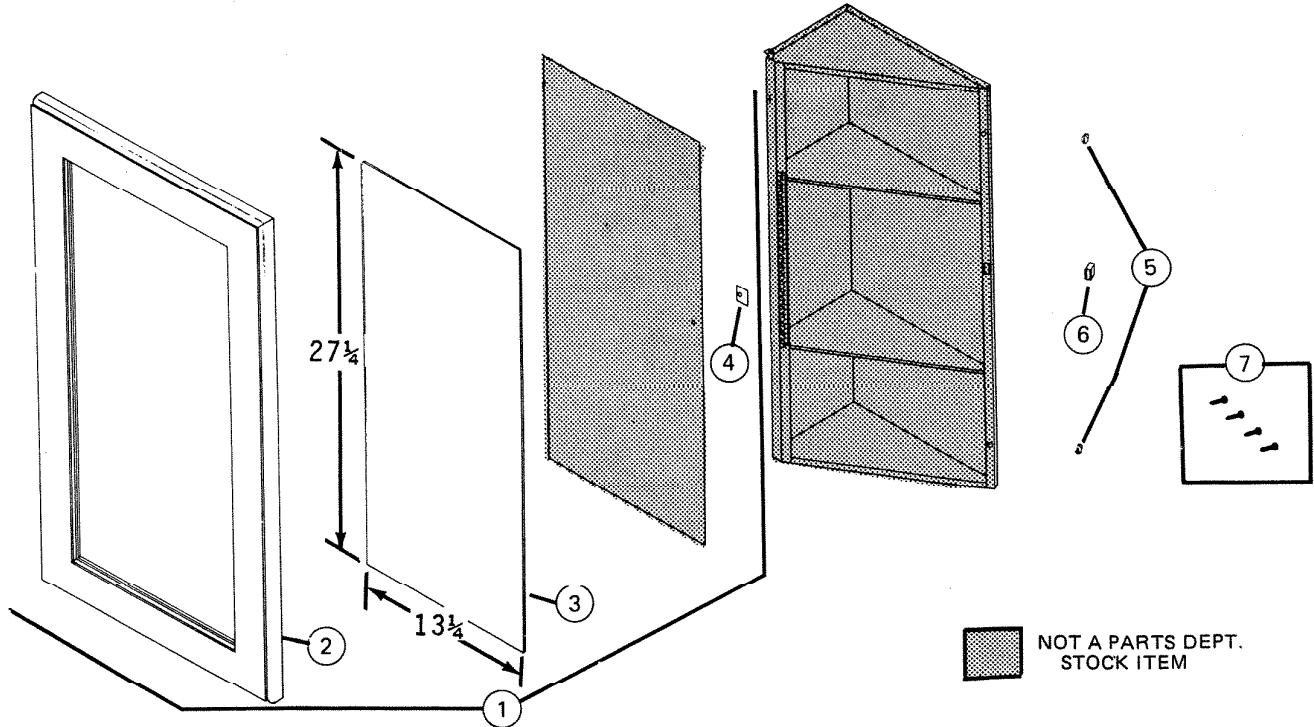

PARTS LIST

EFFECTIVE DATE	MODEL	PRODUCT GROUP
JULY 1984	CH-30, CD-30 NEW	BATH CABINET

NOT A PARTS DEPT. STOCK ITEM

REF.	ORIGINAL PART NO.	* PART DESCRIPTION	MODEL USED ON	CURRENT REPLACEMENT PART NO.	
1	95871	DOOR & FRAME ASSY	HONEY OAK	CH-30	95871-000
	95870		DARK OAK	CD-30	95870-000
2	95874	FRAME ASSY	HONEY OAK	CH-30	95874-A08
	95874		DARK OAK	CD-30	95874-A12
3	95879	MIRROR - (NOTE) MAY BE PURCHASED FROM LOCAL GLASS SHOP. 13 1/4 X 27 1/4	CH-30 CD-30	95879-000	
4	92150	STRIKE PLATE	CH-30 CD-30	92150-004	
5	2093A	BUMPER SET	CH-30 CD-30	2093A-000	
6	90916	CATCH- MAGNETIC	CH-30 CD-30	90916-000	
7	91294	HARDWARE SET (MTG. SCREWS)	CH-30 CD-30	91294-000	