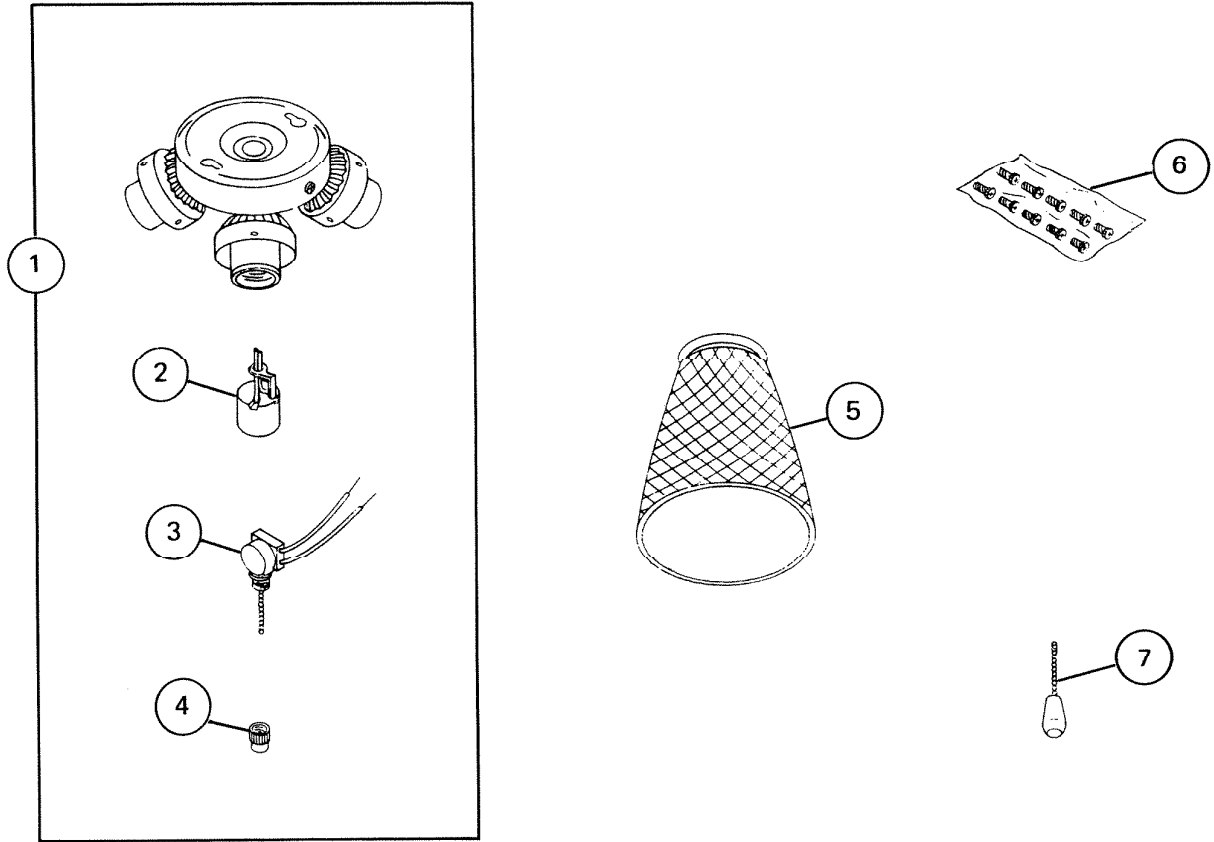

PARTS LIST

EFFECTIVE DATE	MODEL	PRODUCT GROUP
MAY 1989	CGLK-3AB CGLK-3BR NEW	PADDLE FAN

REF. NO.	ORIGINAL PART NO.	*PART DESCRIPTION	CURRENT REPLACEMENT PART NO.
1	1395A	LIGHT KIT LESS SHADES	antique brass
	1396A		bright brass
2	8853A	LAMP SOCKET	8853A-000
3	8929A	SWITCH	8929A-000
4	8895A	BELLMOUTH NUT	8895A-000
5	8951A	SHADE	8951A-000
6	8952A	THUMB SCREWS (10)	antique brass
	8953A		bright brass
7	8852A	PULL CHAIN W/PENDANT	8852A-000