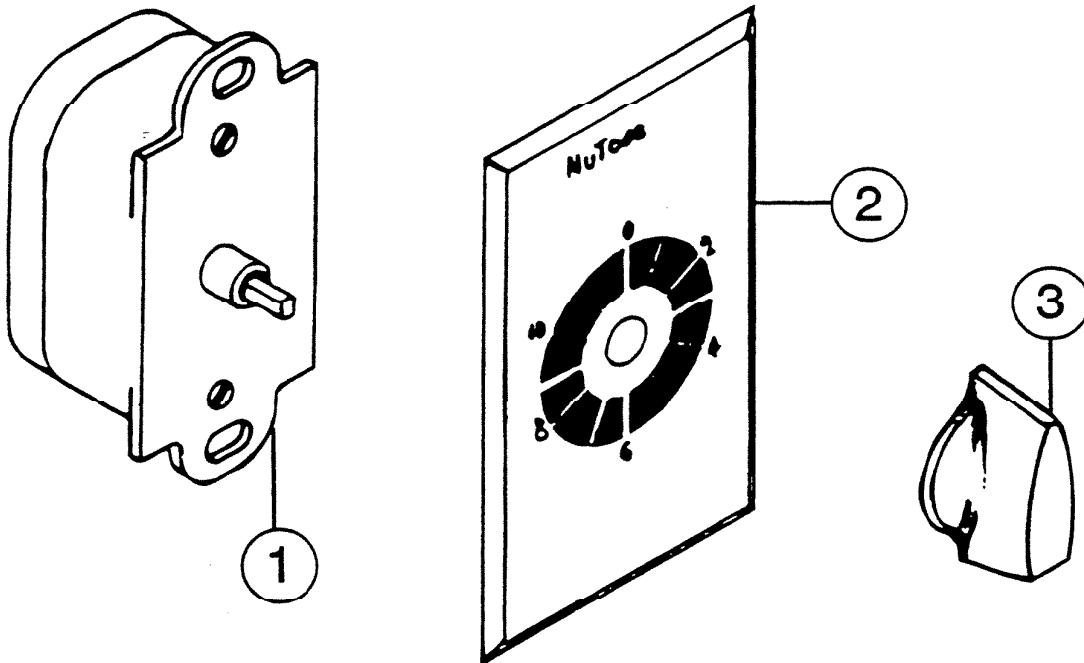

PARTS LIST

EFFECTIVE DATE	MODEL NUMBER	PRODUCT GROUP
OCTOBER 1994	CFT-12 REVISED	COOLING FAN

REF.	ORIGINAL PART NO.	*PART DESCRIPTION	MODEL USED ON	CURRENT REPLACEMENT PART NO.
1	5590A	TIMER SWITCH - 12 Hour	CFT-12	20550-900
2	68257	DIAL PLATE	CFT-12	68257-000
3	69073	KNOB	CFT-12	9437A-000