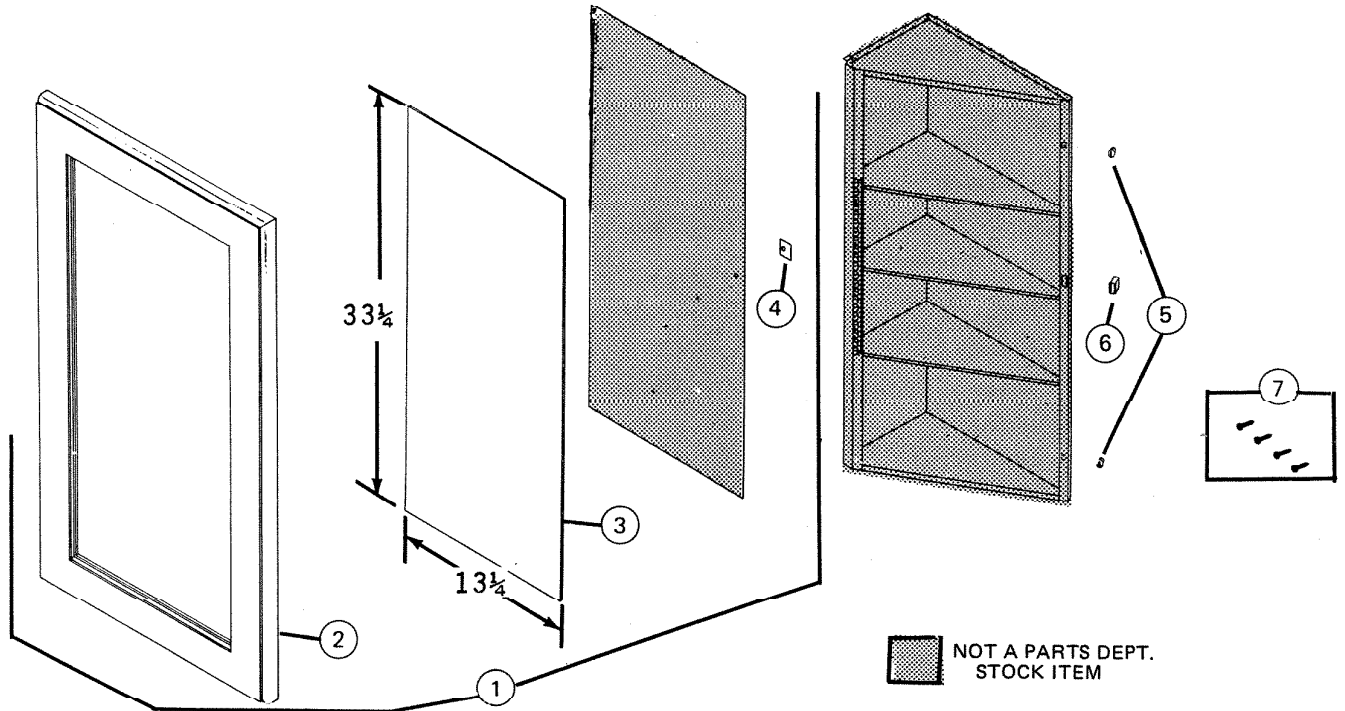

PARTS LIST

EFFECTIVE DATE	MODEL	PRODUCT GROUP
JULY 1984	CD-36, CH-36 NEW	BATH CABINET

REF.	ORIGINAL PART NO.	* PART DESCRIPTION	MODEL USED ON	CURRENT REPLACEMENT PART NO.	
1	95873	DOOR & FRAME ASSY	HONEY OAK	CH-36	95873-000
	95872		DARK OAK	CD-36	95872-000
2	95875	FRAME ASSY	HONEY OAK	CH-36	95875-A08
	95875		DARK OAK	CD-36	95875-A12
3	95880	MIRROR- (NOTE) MAY BE PURCHASED FROM LOCAL GLASS SHOP. 13 1/4 X 33 1/4	CH-36 CD-36	95880-000	
4	92150-	STRIKE PLATE	CH-36 CD-36	92150-004	
5	2093A	BUMPER SET	CH-36 CD-36	2093A-000	
6	90916	CATCH - MAGNETIC	CH-36 CD-36	90916-000	
7	91294	HARDWARE SET	CH-36 CD-36	91294-000	