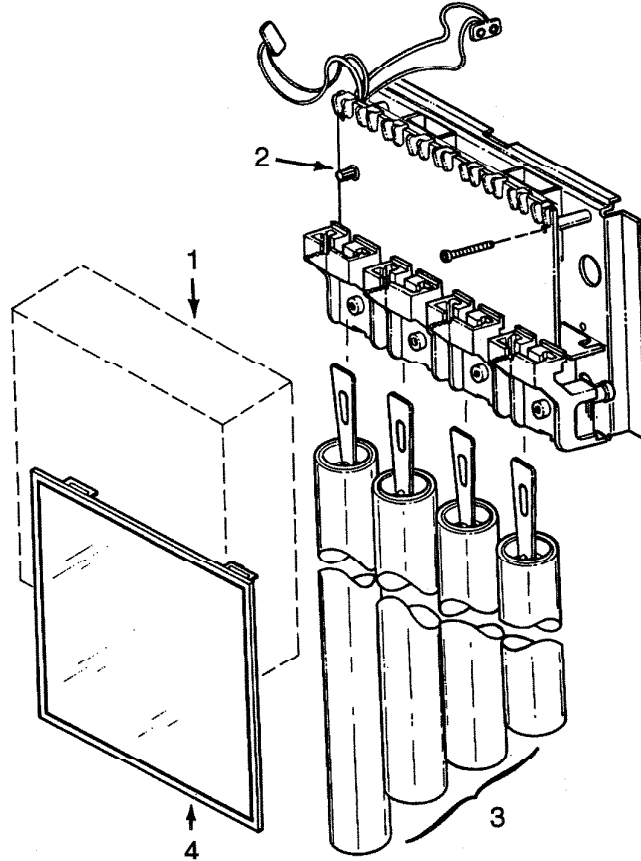

## SERVICE PARTS

KEY NO.	PART NUMBER	DESCRIPTION
1	99521018	Case, Oak (C500)
	97014976	Cover, Cherry (C501CY)
	99522831	Cover, Oak (C501K)
2	99521400	Solenoid/PC Board Assembly
3	99522069	Matched Set of (4) Chime Tubes (Includes Hangers)
4	99521420	Faceplate (C500)