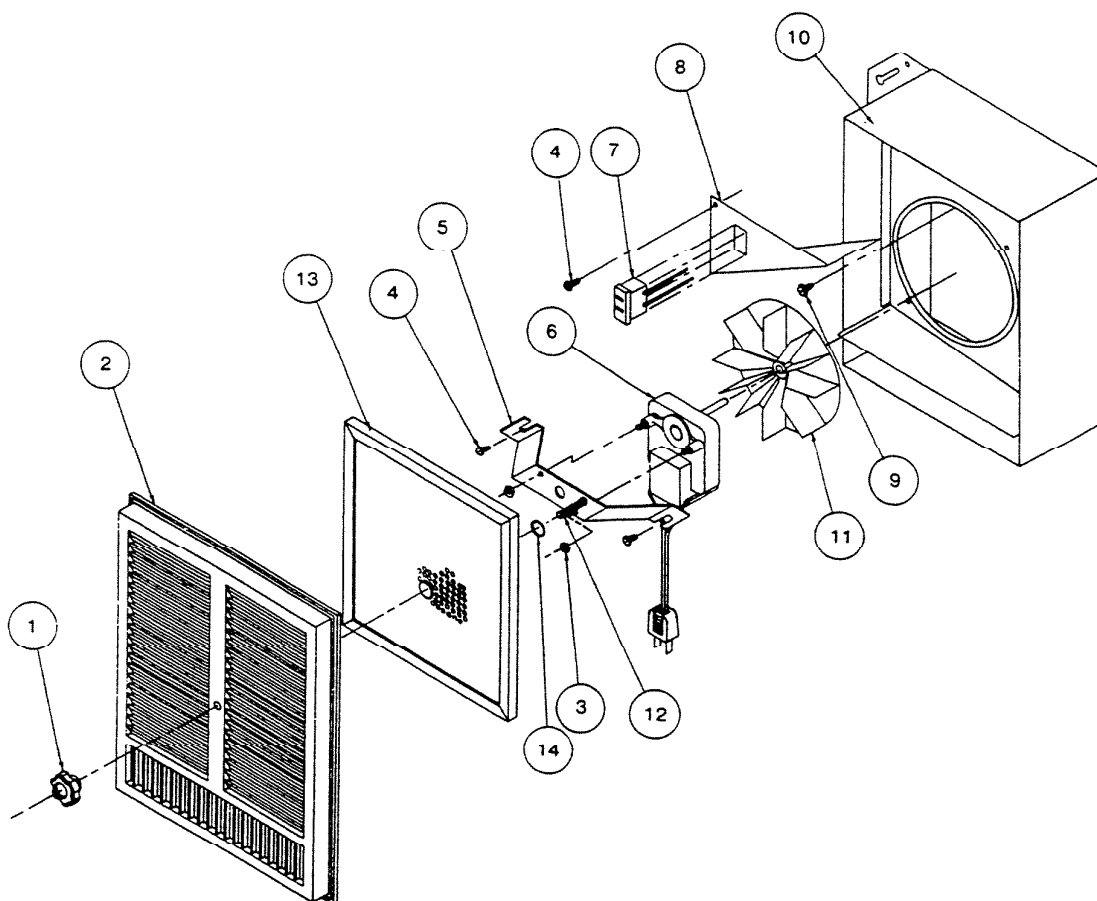

Mercury by NuTone

Model C305-C3 with Full Size Activated Charcoal Filter

Key No.	Part No.	Description
1	K1099	Grille Knob
2	K0837	Grille
3	K1213	Nut #8 (2 Req'd.)
4	K0190	Screw (3 Req'd.)
5	K0592	Bracket - Motor
6	K1233	Motor
7	K0147	Receptacle
8	K0744	Connection Box
9	K0194	Ground Screw
10	K1065	Housing Assembly
11	K0428	Fan Assembly
12	K0559	Carriage Bolt
13	K0799	Charcoal Filter
14	K0160	O-Ring