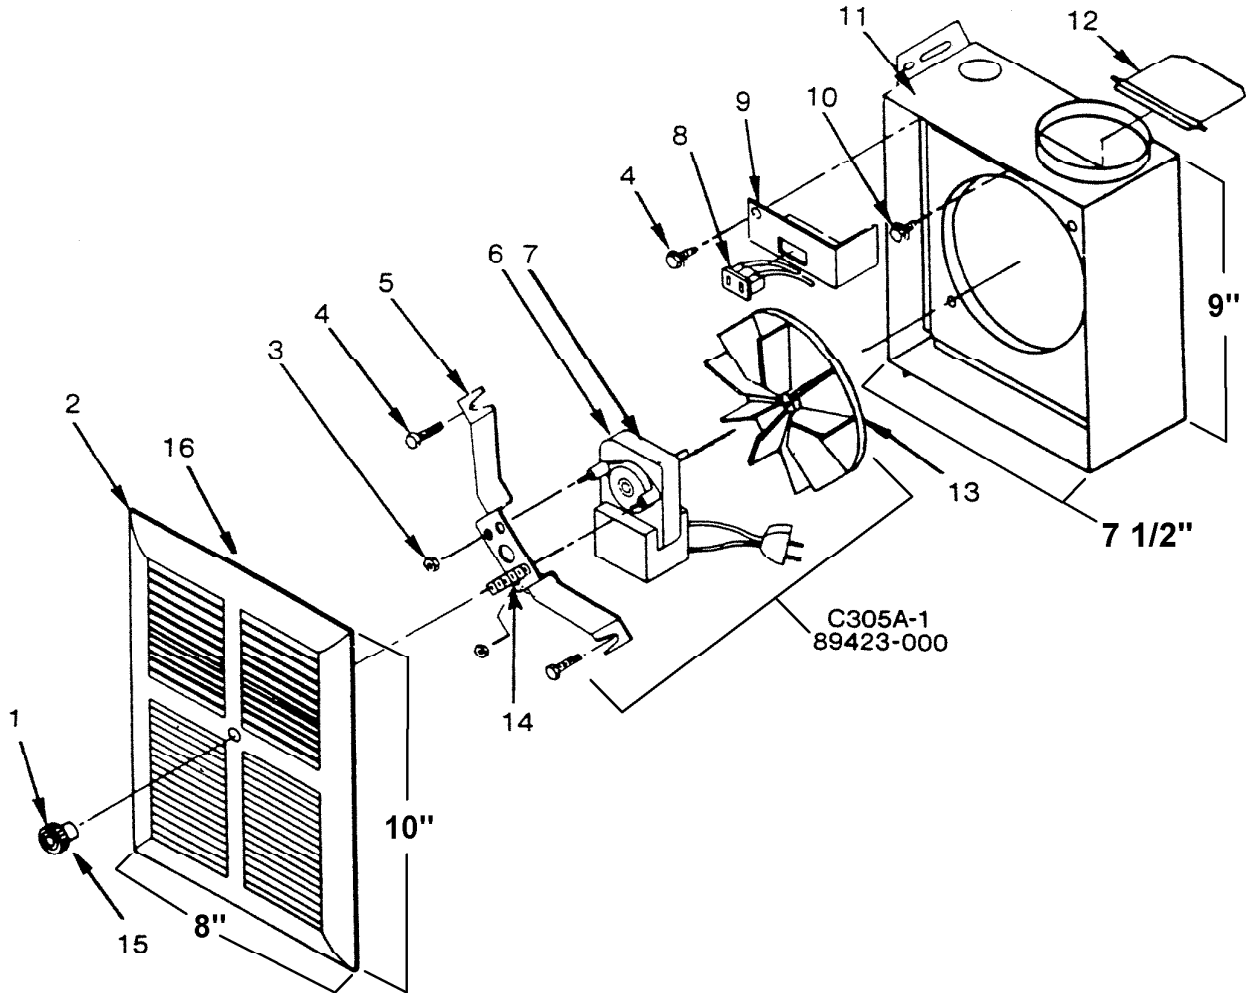

Mercury by NuTone

Models C305A-1, C307A-1, C305C-2, C307C-2

KEY NO.	PART NO.	DESCRIPTION
1	K1100	Grille Knob for C305A-1 and C307A-1
2	K0829	Grille for C305A-1 and C307A-1 Alum.
3	K1213	Nut # 8 (2 req'd)
4	K0190	Screw(3 req'd)
5	K0592	Bracket Motor
6	K1162	Motor for C305A-1 - C305C-2
7	K1163	Motor for C307A-1 - C307C-2
8	K0147	Receptacle
9	K0744	Wiring Component Cover
10	K0194	Ground Screw
11	K1084	Housing Assembly
12	K0245	Shutter
13	K0428	Fan Blade
14	K0554	Carriage Bolt
15	K1099	Grille Knob for C305C-2 and C307A-1
16	K0831	Grille for C305C-2 and C307C-2 Plastic