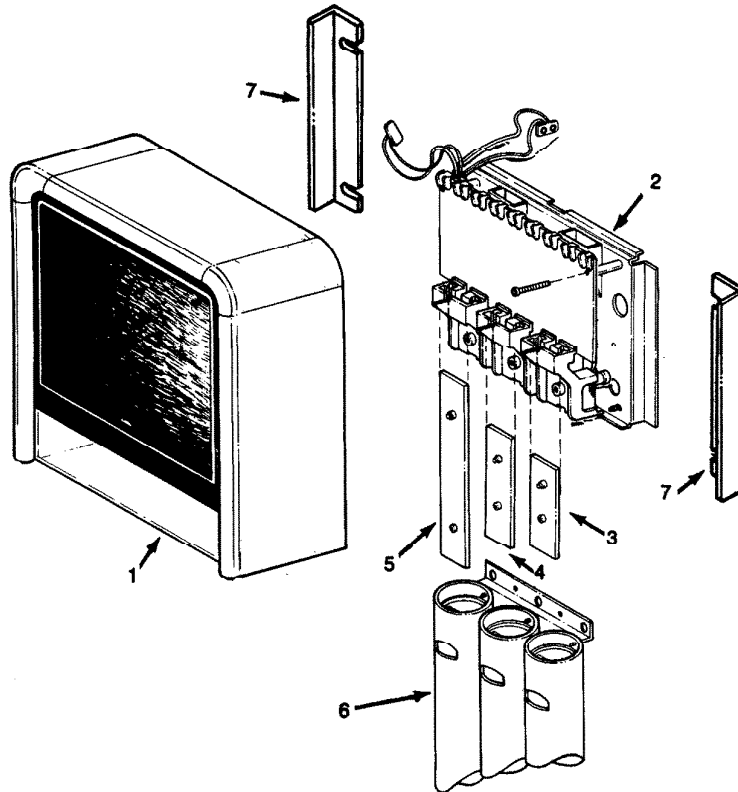

C305

SERVICE PARTS

KEY NO.	PART NUMBER	DESCRIPTION
1	99521017	Cover, Oak (C306)
	97009388	Cover, Walnut finish (C305)
	97010920	Cover, Rosewood finish (C305RW)
2	99521375	Solenoid/PC Board Assembly
3	99522027	Short Chime Bar Assembly (Includes Rubber Isolators)
4	99522028	Medium Chime Bar Assembly (Includes Rubber Isolators)
5	99522029	Long Chime Bar Assembly (Includes Rubber Isolator)
6	99521380	Tube Assembly C306
	99521379	Tube Assembly C305, C305RW
7	00622026	Bracket (1 only, 2 Req.) C306