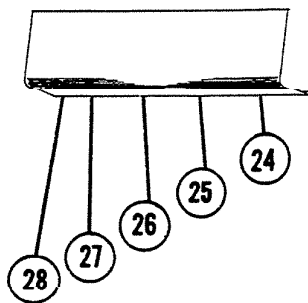

EFFECTIVE

May 1, 1967

NUTONE

MODEL

BLV-24 thru 48P
Standard

PARTS - LIST

REF	PART-NO.	PART DESCRIPTION
1	27261	* Back Plate only - 24"
2	27262	* Back Plate only - 30"
3	27263	* Back Plate only - 36"
4	27264	* Back Plate only - 42"
5	27265	* Back Plate only - 48"
6	27274	* Lamp Socket (Single) used on 24" and 48" only.
7	27275	* Lamp Socket (Twin) used on 30", 36", 42", and 48".
8	27323	* Outlet Receptical - all models.
9	27305	Light Cover Complete. 24"P Ref. No's 14, 19, and 24.
10	27306	Light Cover Complete. 30"P Ref. No's 15, 20, and 25.
11	27307	Light Cover Complete. 36"P Ref. No's 16, 21, and 26.
12	27308	Light Cover Complete. 42"P Ref. No's 17, 22, and 27.
13	27309	Light Cover Complete. 48"P Ref. No's 18, 23, and 28.

PRICES SUBJECT TO
CHANGE WITHOUT NOTICE

Order Parts From: NUTONE, INC.
P. O. BOX 27
Cincinnati, Ohio 45227

Printed in U.S.A.

*Part used on other model/s

REF	PART - NO.	PART DISCRIPTION
14	69361	Light Cover Assembly w/Ref. No. 19.
15	69362	Light Cover Assembly w/Ref. No. 20.
16	69363	Light Cover Assembly w/Ref. No. 21.
17	69364	Light Cover Assembly w/Ref. No. 22.
18	69365	Light Cover Assembly w/Ref. No. 23.
19	27340	Top Trim 24"P
20	27342	Top Trim 30"P
21	27344	Top Trim 36"P
22	27346	Top Trim 42"P
23	27348	Top Trim 48"P
24	27351	Lens, Plastic 24"
25	27352	Lens, Plastic 30"
26	27353	Lens, Plastic 36"
27	27354	Lens, Plastic 42"
28	27355	Lens, Plastic 48"