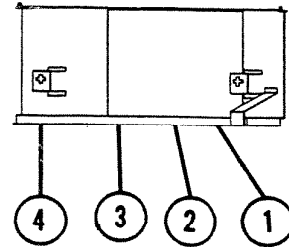

EFFECTIVE

May 1, 1967

NUTONE

MODEL

BLV-24 thru 48P
Standard

PARTS - LIST

REF	PART-NO.	PART DESCRIPTION
1	27261	* Back Plate only - 24"
2	27262	* Back Plate only - 30"
3	27263	* Back Plate only - 36"
4	27264	* Back Plate only - 42"
5	27265	* Back Plate only - 48"
6	27274	* Lamp Socket (Single) used on 24" and 48" only.
7	27275	* Lamp Socket (Twin) used on 30", 36", 42", and 48".
8	27323	* Outlet Receptical - all models.
9	27305	Light Cover Complete. 24"P Ref. No's 14, 19, and 24.
10	27306	Light Cover Complete. 30"P Ref. No's 15, 20, and 25.
11	27307	Light Cover Complete. 36"P Ref. No's 16, 21, and 26.
12	27308	Light Cover Complete. 42"P Ref. No's 17, 22, and 27.
13	27309	Light Cover Complete. 48"P Ref. No's 18, 23, and 28.

PRICES SUBJECT TO
CHANGE WITHOUT NOTICE

Order Parts From: NUTONE, INC.
P. O. BOX 27
Cincinnati, Ohio 45227

Printed in U.S.A.

*Part used on other model/s

REF	PART - NO.	PART DISCRIPTION
14	69361	Light Cover Assembly w/Ref. No. 19.
15	69362	Light Cover Assembly w/Ref. No. 20.
16	69363	Light Cover Assembly w/Ref. No. 21.
17	69364	Light Cover Assembly w/Ref. No. 22.
18	69365	Light Cover Assembly w/Ref. No. 23.
19	27340	Top Trim 24"P
20	27342	Top Trim 30"P
21	27344	Top Trim 36"P
22	27346	Top Trim 42"P
23	27348	Top Trim 48"P
24	27351	Lens, Plastic 24"
25	27352	Lens, Plastic 30"
26	27353	Lens, Plastic 36"
27	27354	Lens, Plastic 42"
28	27355	Lens, Plastic 48"