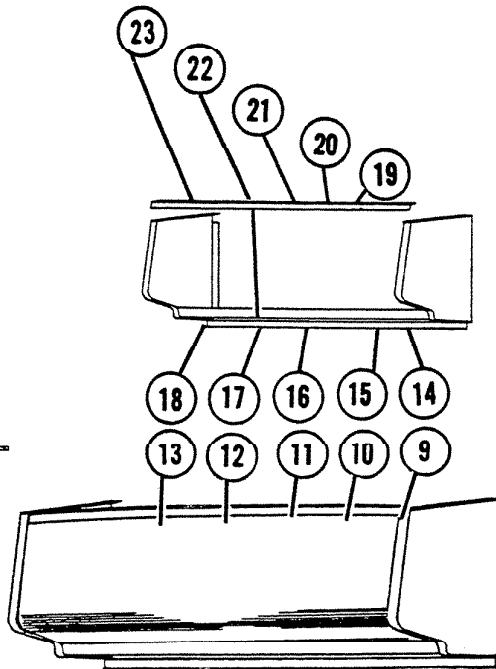

EFFECTIVE

May 1, 1967

NUTONE

MODEL

BLV-24 thru 48P
Standard

PARTS - LIST

REF	PART-NO.	PART DESCRIPTION
1	27261	* Back Plate only - 24"
2	27262	* Back Plate only - 30"
3	27263	* Back Plate only - 36"
4	27264	* Back Plate only - 42"
5	27265	* Back Plate only - 48"
6	27274	* Lamp Socket (Single) used on 24" and 48" only.
7	27275	* Lamp Socket (Twin) used on 30", 36", 42", and 48".
8	27323	* Outlet Receptical - all models.
9	27305	Light Cover Complete. 24"P Ref. No's 14, 19, and 24.
10	27306	Light Cover Complete. 30"P Ref. No's 15, 20, and 25.
11	27307	Light Cover Complete. 36"P Ref. No's 16, 21, and 26.
12	27308	Light Cover Complete. 42"P Ref. No's 17, 22, and 27.
13	27309	Light Cover Complete. 48"P Ref. No's 18, 23, and 28.

PRICES SUBJECT TO
CHANGE WITHOUT NOTICE

Order Parts From: NUTONE, INC.
P. O. BOX 27
Cincinnati, Ohio 45227

Printed in U.S.A.

*Part used on other model/s

REF	PART - NO.	PART DISCRIPTION
14	69361	Light Cover Assembly w/Ref. No. 19.
15	69362	Light Cover Assembly w/Ref. No. 20.
16	69363	Light Cover Assembly w/Ref. No. 21.
17	69364	Light Cover Assembly w/Ref. No. 22.
18	69365	Light Cover Assembly w/Ref. No. 23.
19	27340	Top Trim 24"P
20	27342	Top Trim 30"P
21	27344	Top Trim 36"P
22	27346	Top Trim 42"P
23	27348	Top Trim 48"P
24	27351	Lens, Plastic 24"
25	27352	Lens, Plastic 30"
26	27353	Lens, Plastic 36"
27	27354	Lens, Plastic 42"
28	27355	Lens, Plastic 48"