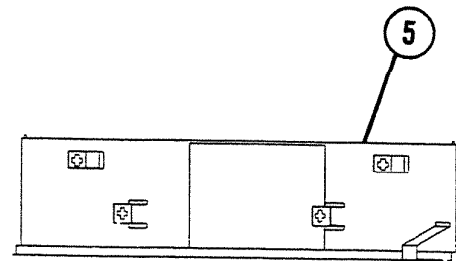

EFFECTIVE

May 1, 1967

NUTONE

MODEL

BLV-24 thru 48P
Standard

PARTS - LIST

REF	PART-NO.	PART DESCRIPTION
1	27261	* Back Plate only - 24"
2	27262	* Back Plate only - 30"
3	27263	* Back Plate only - 36"
4	27264	* Back Plate only - 42"
5	27265	* Back Plate only - 48"
6	27274	* Lamp Socket (Single) used on 24" and 48" only.
7	27275	* Lamp Socket (Twin) used on 30", 36", 42", and 48".
8	27323	* Outlet Receptical - all models.
9	27305	Light Cover Complete. 24"P Ref. No's 14, 19, and 24.
10	27306	Light Cover Complete. 30"P Ref. No's 15, 20, and 25.
11	27307	Light Cover Complete. 36"P Ref. No's 16, 21, and 26.
12	27308	Light Cover Complete. 42"P Ref. No's 17, 22, and 27.
13	27309	Light Cover Complete. 48"P Ref. No's 18, 23, and 28.

PRICES SUBJECT TO
CHANGE WITHOUT NOTICE

Order Parts From: NUTONE, INC.
P. O. BOX 27
Cincinnati, Ohio 45227

Printed in U.S.A.

*Part used on other model/s

REF	PART - NO.	PART DISCRIPTION
14	69361	Light Cover Assembly w/Ref. No. 19.
15	69362	Light Cover Assembly w/Ref. No. 20.
16	69363	Light Cover Assembly w/Ref. No. 21.
17	69364	Light Cover Assembly w/Ref. No. 22.
18	69365	Light Cover Assembly w/Ref. No. 23.
19	27340	Top Trim 24"P
20	27342	Top Trim 30"P
21	27344	Top Trim 36"P
22	27346	Top Trim 42"P
23	27348	Top Trim 48"P
24	27351	Lens, Plastic 24"
25	27352	Lens, Plastic 30"
26	27353	Lens, Plastic 36"
27	27354	Lens, Plastic 42"
28	27355	Lens, Plastic 48"