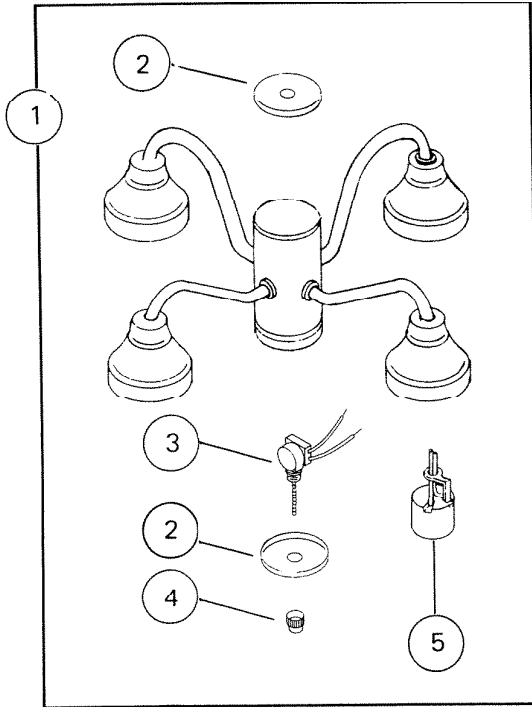

# PARTS LIST

EFFECTIVE DATE	MODEL	PRODUCT GROUP
	BGMLK-4AB BGMLK-4BR NEW	
MAY 1989		PADDLE FAN

REF. NO.	ORIGINAL PART NO.	*PART DESCRIPTION	CURRENT REPLACEMENT PART NO.
1	1393A	LIGHT LESS SHADES	antique brass
	1394A		bright brass
2	8930A	SWITCH HOUSING COVER	antique brass
			bright brass
3	8929A	SWITCH	8929A-000
4	8895A	BELLMOUTH NUT	8895A-000
5	8853A	LAMP SOCKET	8853A-000
6	8931A	SHADE	antique brass
	8932A		bright brass
7	8933A	THUMBSCREWS (12)	antique brass
	8934A		bright brass
8	8852A	PULL CHAIN W/PENDANT	8852A-000

**NuTone**

NOTE: Always order by current part number.