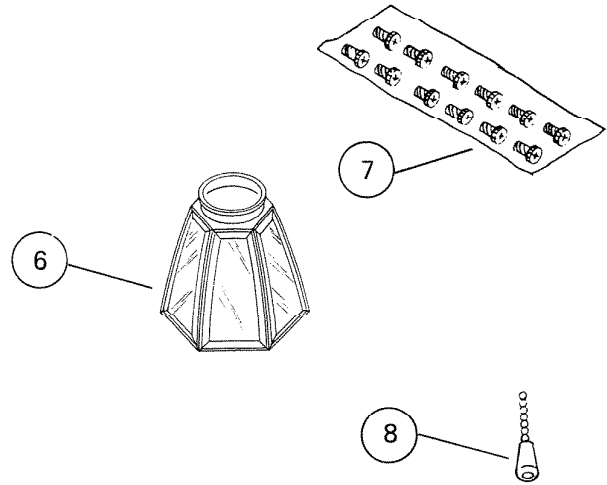

# PARTS LIST

EFFECTIVE DATE	MODEL	PRODUCT GROUP
	BGMLK-4AB BGMLK-4BR NEW	
MAY 1989		PADDLE FAN

REF. NO.	ORIGINAL PART NO.	*PART DESCRIPTION	CURRENT REPLACEMENT PART NO.
1	1393A	LIGHT LESS SHADES	antique brass
	1394A		bright brass
2	8930A	SWITCH HOUSING COVER	antique brass
			bright brass
3	8929A	SWITCH	8929A-000
4	8895A	BELLMOUTH NUT	8895A-000
5	8853A	LAMP SOCKET	8853A-000
6	8931A	SHADE	antique brass
	8932A		bright brass
7	8933A	THUMBSCREWS (12)	antique brass
	8934A		bright brass
8	8852A	PULL CHAIN W/PENDANT	8852A-000

**NuTone**

NOTE: Always order by current part number.