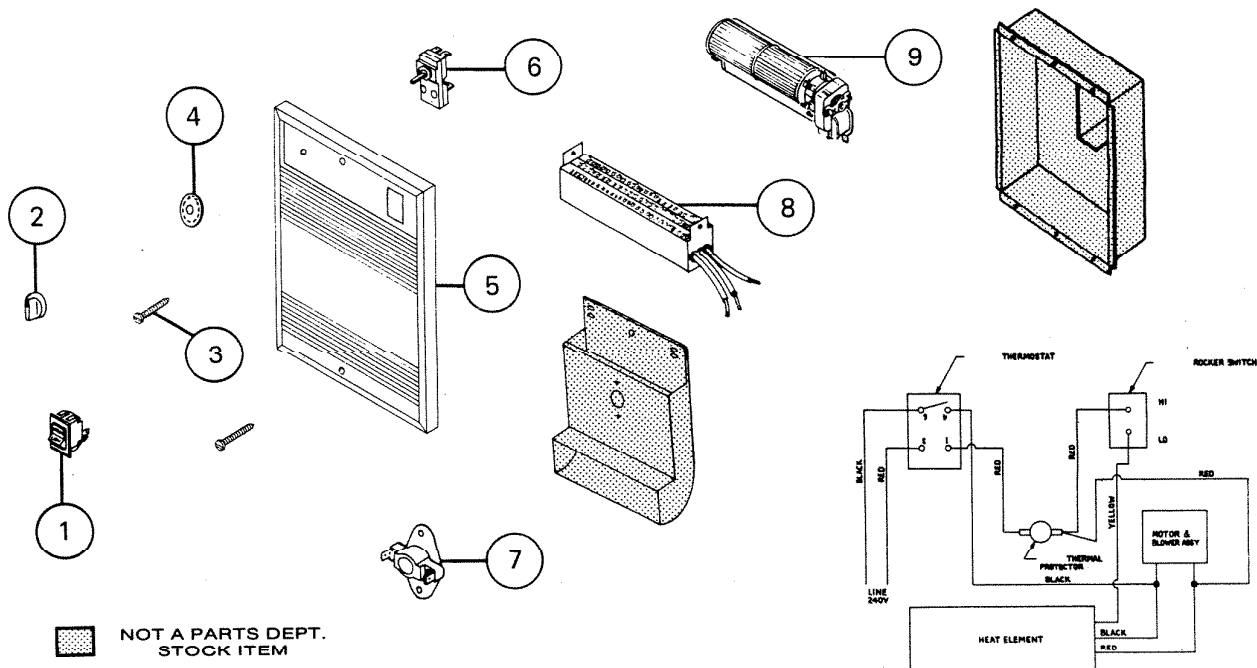

# PARTS LIST

EFFECTIVE DATE	MODEL	PRODUCT GROUP
SEPT. 1980	9840 NEW	HEATER

REF.	ORIGINAL PART NO.	*PART DESCRIPTION	CURRENT REPLACEMENT PART NO.
1	35984	ROCKER SWITCH—D.P.D.T.	35984-000
2	35986	KNOB	35986-000
3	35987	GRILLE SCREWS (2)	0471A-000
4	35985	DECAL—FOR THERMOSTAT	35985-000
5	0470A	GRILLE ASSEMBLY W/DECAL + NAME PLATE	0470A-000
6	35983	THERMOSTAT	35983-000
7	35982	THERMO PROTECTOR	35982-000
8	35981	HEAT ELEMENT	35981-000
9	35980	BLOWER AND MOTOR	35980-000
*	90087	SCREW(1)—FOR MOUNTING HEAT ELEMENT	90087-039

NOTE: Always order by current part number.