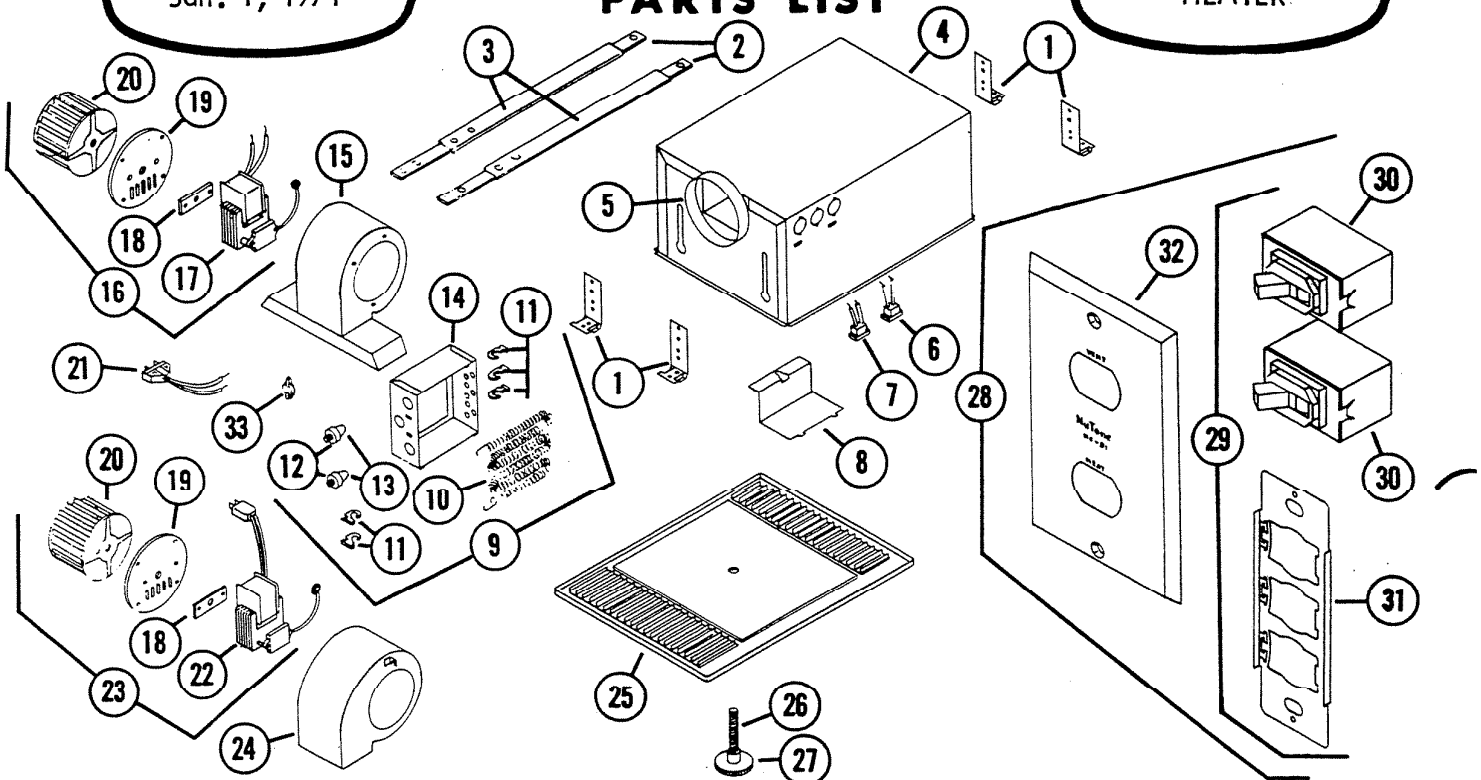

EFFECTIVE DATE

Jan. 1, 1971

NuTone

PARTS LIST

MODEL
9605
HEATER.

REF.	PART NO.	*Part used on other model/s	PART DESCRIPTION
1	10949	*	Ceiling Mounting Bracket (4 required)
2	13308	*	Hanger Extension
3	13307	*	Hanger Rod
4	63662	*	"A" Housing Only
5	11390	*	Duct Assy.
6	10034	*	Plug Receptacle Black (Vent)
7	18105	*	Plug Receptacle White (Heat)
8	63647	*	Outlet Box Cover
9	63679	*	Heat Box Assy.
10	27593	*	Heating Element - 1500 Watts
11	27546	*	Element Support
12	15346	*	Insulator Bushing Female
13	15345	*	Insulator Bushing Male
14	27545	*	Heat Box Only-
15	63678	*	Blower Housing (Heat)
16	69334	*	Blower Assy. ("B" Unit) Heat

PLEASE SEE OTHER SIDE

Order Parts From: PARTS DEPT. C/O

NuTone

REF.	PART NO.	*Part used on other model/s	PART DESCRIPTION
17	63676	*	Motor (Heat)
18	63674	*	Grommet
19	63673	*	Motor Mount Plate Assy.
20	63677	*	Blower Wheel
21	63680	*	White Plug Assy.
22	63676	*	Motor Vent
23	69335	*	Blower Assy. Vent
24	63671	*	Blower Housing
25	63657		Grille
26	63682		Grille Mounting Stud
27	63683		Knob
28	63703	*	Switch Assembly Complete
29	27427	*	Switch, Strap & Wire Assy.
30	21432	*	Switch (2 required)
31	27429	*	Strap
32	27431	*	Wall Plate
33	27548		Thermal Protector

Order Parts From: PARTS DEPT. C/O

NuTone

DIVISION

Madison and Red Bank Rds., Cincinnati, O. 45227