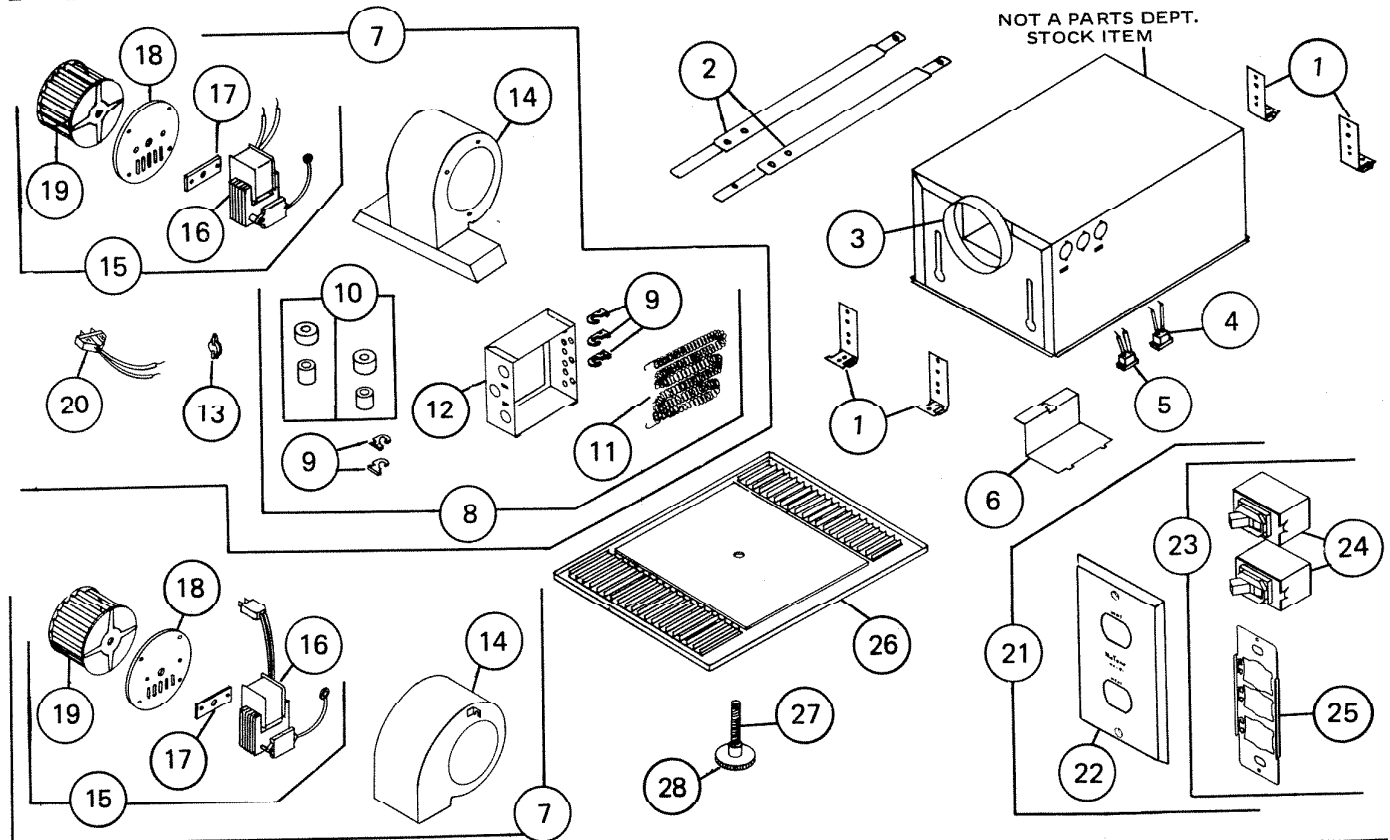

PARTS LIST

EFFECTIVE DATE	MODEL	PRODUCT GROUP
DEC. 1979	9605N REVISED	HEATER

REF	ORIGINAL PART NO.	* PART DESCRIPTION	MODEL USED ON	CURRENT REPLACEMENT PART NO.
1	10949	CEILING MOUNTING BRACKET – 4 Required	9605N	10949-000
2	13307	HANGER BAR SET	9605N	13306-000
	13308			
3	11390	DUCT ASSY	9605N	11390-000
4	66204	PLUG RECEPTACLE BLACK (VENT)	9605N	66204-000
5	18105	PLUG RECEPTACLE – WHITE (HEAT)	9605N	18105-000
6	63647	JUNCTION BOX COVER	9605N	63647-005
7	69348	"B" UNIT ASSY.	HEAT	69297-000
	69349		VENT	69291-000
8	63679	HEAT BOX ASSY	9605N	27544-000
(PLEASE SEE OTHER SIDE)				

NuTone Division

NOTE: Always order by current part number.

PL - 9605N

REF.	ORIGINAL PART NO.	* PART DESCRIPTION	MODEL USED ON	CURRENT REPLACEMENT PART NO.
9	27546	ELEMENT SUPPORT – 5 Required	9605N	27546-000
10	15345	INSULATOR BUSHING SET – 2 Required	9605N	69314-000
	15346			
11	27593	HEATING ELEMENT – 1500 WATT	9605N	27593-000
12	27547	HEAT BOX	9605N	27547-000
13	27548	THERMAL PROTECTOR	9605N	27548-000
14	66578	BLOWER HOUSING	9605N	66578-005
	63671			63671-005
15	69334	BLOWER ASSY (B-UNIT)	9605N	69355-000
	69335			69357-000
16	66582	MOTOR	9605N	66582-000
	63675			63675-000
17	63674	GROMMET KIT	9605N	69289-000
18	63654	MOTOR MOUNTING PLATE	9605N	63654-000
19	66583	BLOWER WHEEL	9605N	66583-000
	66142			66142-000
20	63680	WHITE PLUG ASSY	9605N	63680-000
21	63703	SWITCH ASSY COMP	9605N	27713-900
22	27431	WALL PLATE	9605N	27431-000
23	27427	SWITCH, STRAP ASSY (With Ground Wire)	9605N	27427-000
24	21432	SWITCH – 2 REQUIRED	9605N	21432-000
25	27493	STRAP	9605N	27493-000
26	63657	GRILLE	9605N	63657-014
27	66585	GRILLE MOUNTING STUD	9605N	66585-015
28	63683	KNOB	9605N	63683-000