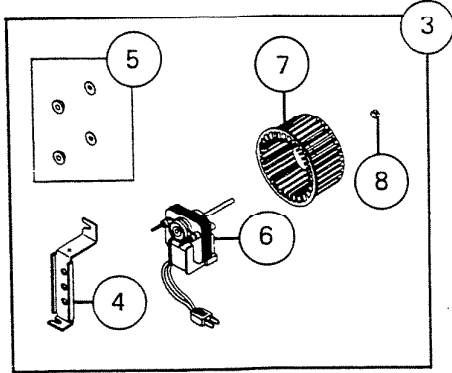

# PARTS LIST

EFFECTIVE DATE	MODEL	PRODUCT GROUP
JAN. 1990	9417 REVISED 9417D NEW	HEATER

NOT A PARTS DEPT. STOCK ITEM

REF. NO.	ORIGINAL PART NO.	*PART DESCRIPTION	CURRENT REPLACEMENT PART NO.	
1	K3015	GRILLE ASSEMBLY W/SPRINGS	K3015-000	
2	K3052	SPRING (1) 2 REQUIRED	K3052-000	
3	K3030	POWER UNIT	K3030-000	
4	K3031	MOTOR MOUNTING BRACKET	K3031-000	
5	69289	GROMMET KIT	69289-000	
6	K3032	MOTOR	K3032-000	
7	K3035	BLOWER WHEEL W/CLIP	K3035-000	
8	K3049	CLIP	K3049-000	
9	K3421	LAMP SOCKET	9417	K3421-000
	K4342		9417D	K4342-000
10	K3029	DAMPER	9417	K3029-000
	K3922		9417D	K3922-000
11	K3041	RECEPTACLE	K3041-000	
12	K3415	OUTLET BOX	K3415-000	
13	K3416	JUNCTION BOX COVER	K3416-000	
14	K3010	HANGER ROD ASSEMBLY	K3010-000	

↑  
NOTE: Always order by current part number.