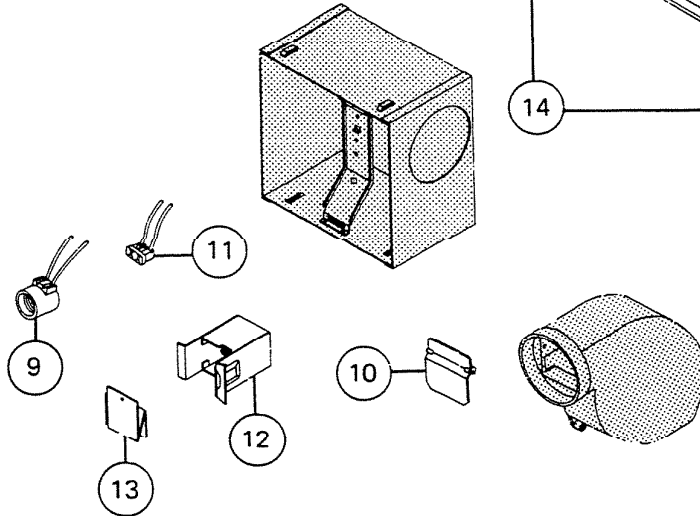

# PARTS LIST

EFFECTIVE DATE	MODEL	PRODUCT GROUP
JAN. 1990	9417 REVISED 9417D NEW	HEATER

NOT A PARTS DEPT. STOCK ITEM

REF. NO.	ORIGINAL PART NO.	*PART DESCRIPTION	CURRENT REPLACEMENT PART NO.	
1	K3015	GRILLE ASSEMBLY W/SPRINGS	K3015-000	
2	K3052	SPRING (1) 2 REQUIRED	K3052-000	
3	K3030	POWER UNIT	K3030-000	
4	K3031	MOTOR MOUNTING BRACKET	K3031-000	
5	69289	GROMMET KIT	69289-000	
6	K3032	MOTOR	K3032-000	
7	K3035	BLOWER WHEEL W/CLIP	K3035-000	
8	K3049	CLIP	K3049-000	
9	K3421	LAMP SOCKET	9417	K3421-000
	K4342		9417D	K4342-000
10	K3029	DAMPER	9417	K3029-000
	K3922		9417D	K3922-000
11	K3041	RECEPTACLE	K3041-000	
12	K3415	OUTLET BOX	K3415-000	
13	K3416	JUNCTION BOX COVER	K3416-000	
14	K3010	HANGER ROD ASSEMBLY	K3010-000	

↑  
NOTE: Always order by current part number.