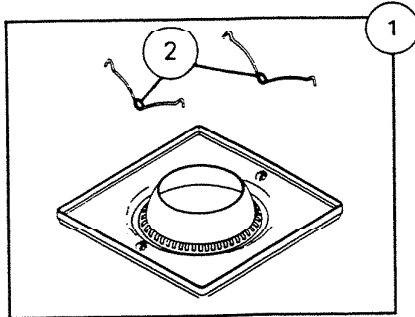

# PARTS LIST

EFFECTIVE DATE	MODEL	PRODUCT GROUP
JAN. 1990	9417 REVISED 9417D NEW	HEATER

NOT A PARTS DEPT. STOCK ITEM

REF. NO.	ORIGINAL PART NO.	*PART DESCRIPTION	CURRENT REPLACEMENT PART NO.	
1	K3015	GRILLE ASSEMBLY W/SPRINGS	K3015-000	
2	K3052	SPRING (1) 2 REQUIRED	K3052-000	
3	K3030	POWER UNIT	K3030-000	
4	K3031	MOTOR MOUNTING BRACKET	K3031-000	
5	69289	GROMMET KIT	69289-000	
6	K3032	MOTOR	K3032-000	
7	K3035	BLOWER WHEEL W/CLIP	K3035-000	
8	K3049	CLIP	K3049-000	
9	K3421	LAMP SOCKET	9417	K3421-000
	K4342		9417D	K4342-000
10	K3029	DAMPER	9417	K3029-000
	K3922		9417D	K3922-000
11	K3041	RECEPTACLE	K3041-000	
12	K3415	OUTLET BOX	K3415-000	
13	K3416	JUNCTION BOX COVER	K3416-000	
14	K3010	HANGER ROD ASSEMBLY	K3010-000	

↑  
NOTE: Always order by current part number.