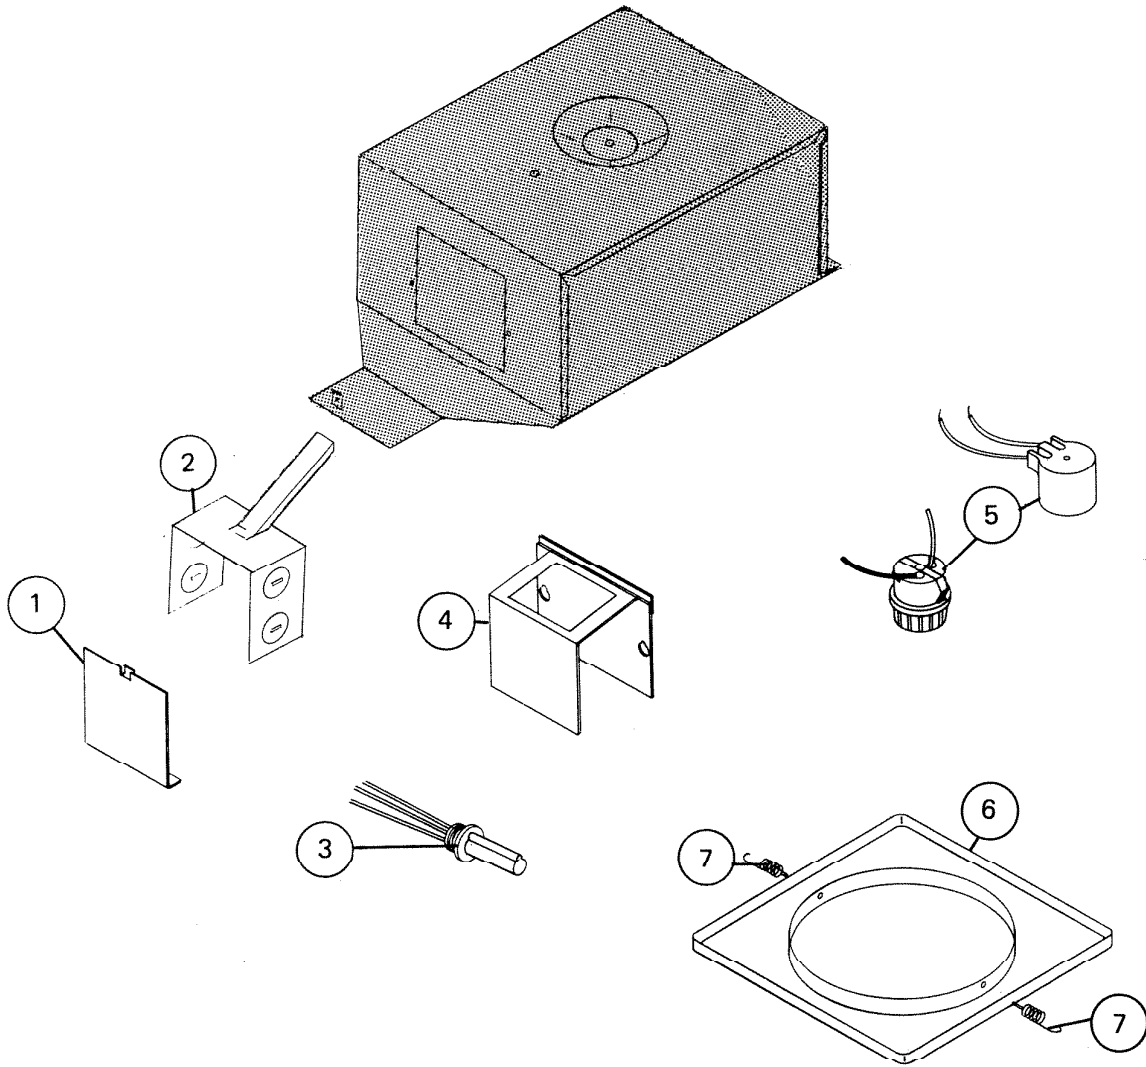

PARTS LIST

EFFECTIVE DATE	MODEL	PRODUCT GROUP
JULY 1984	9410TD, 9410H NEW 9410 REVISED	HEATER

 NOT A PARTS DEPT. STOCK ITEM

REF.	ORIGINAL PART NO.	* PART DESCRIPTION	MODEL USED ON	CURRENT REPLACEMENT PART NO.
1	17150	OUTLET BOX COVER	9410 9410TD 9410H	17150-000
2	53418	OUTLET BOX	9410H	53418-000
3	L5829	THERMAL DETECTOR	9410TD	L5829-000
		(PLEASE SEE OTHER SIDE)		

NuTone

 NOTE: Always order by current part number.

REF.	ORIGINAL PART NO.	PART DESCRIPTION		MODEL USED ON	CURRENT REPLACEMENT PART NO.
4	17160	INSPECTION COVER ASSY		9410	17160-000
	53419			9410TD 9410H	53419-000
5	66202	LAMP SOCKET	Production from 1/84 to 7/84	9410 9410TD	66202-000
	58078			9410H	58078-000
	58094			9410H	58094-000
6	23354	GRILLE W/SPRINGS		9410 9410TD 9410H	1161A-000
7	17153	GRILLE SPRING SET		9410 9410TD	1104A-000
	53360			9410H	1162A-000