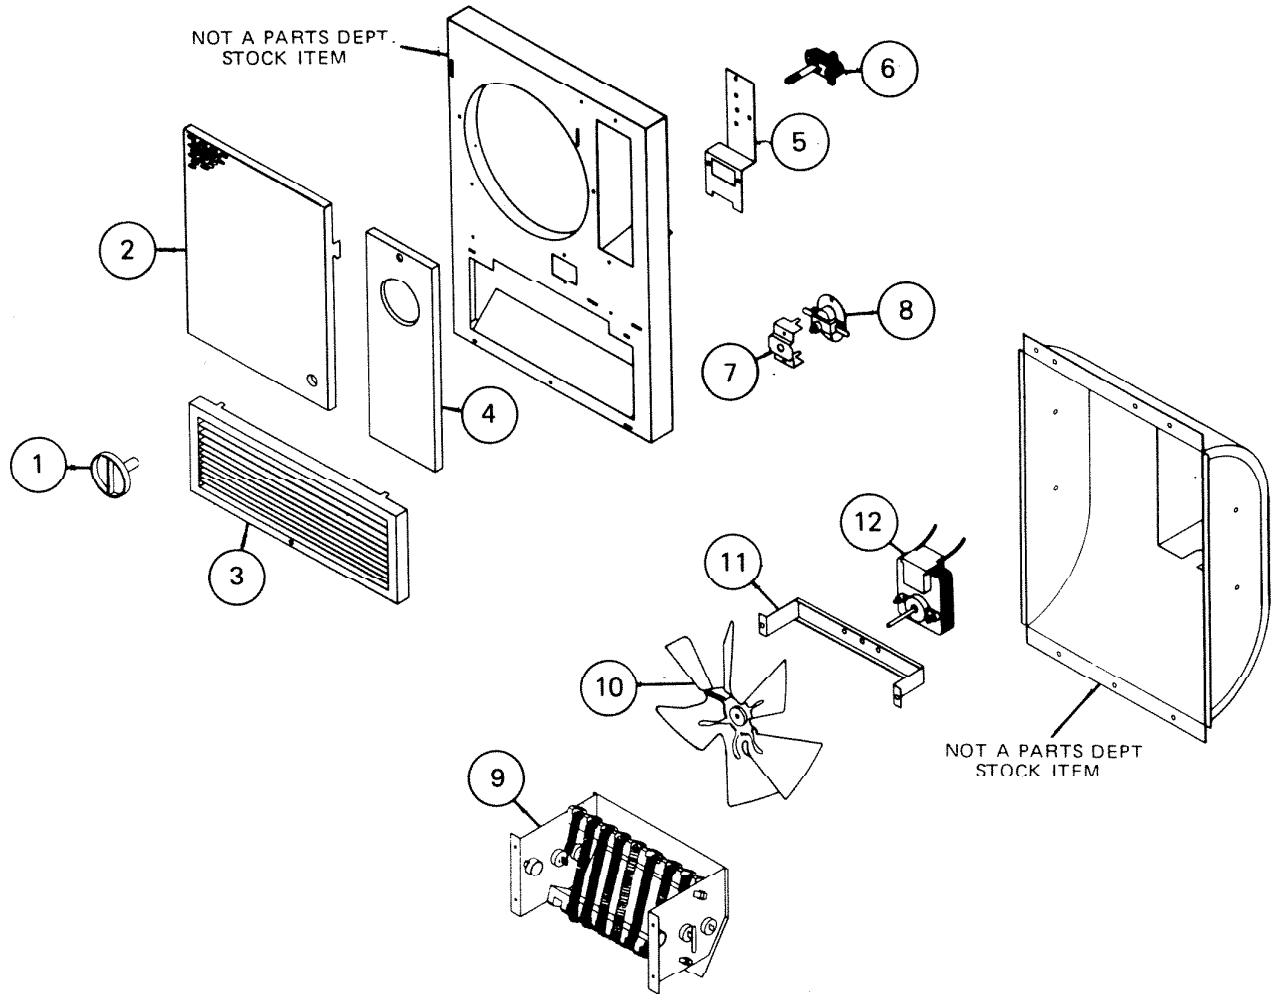

PARTS LIST

EFFECTIVE DATE	MODEL	PRODUCT GROUP
NOV. 1981	9381 NEW	HEATERS

REF.	ORIGINAL PART NO.	* PART DESCRIPTION	MODEL USED ON	CURRENT REPLACEMENT PART NO.
1	6367A	THERMOSTAT KNOB	9381	6367A-000
2	6362A	GRILLE	9381	6362A-000
3	6361A	LOUVER	9381	6361A-000
4	6363A	CONTROL PANEL	9381	6363A-000
5	6365A	CONTROL BRACKET	9381	6365A-000
		(PLEASE SEE OTHER SIDE)		

NuTone

Housing Group **Scovill**

Printed in U.S.A.

NOTE: Always refer to current part number.

PL - 9381

REF.	ORIGINAL PART NO	PART DESCRIPTION	MODEL USE ONLY	REF. REVISION PART NO
6	6366A	THERMOSTAT	9381	6366A-000
7	6380A	BRACKET	9381	6380A-000
8	6373A	HIGH LIMIT	9381	6373A-000
9	6368A	ELEMENT ASSEMBLY	9381	6368A-000
10	6371A	FAN BLADE	9381	6371A-000
11	6376A	MOTOR BRACKET	9381	6376A-000
12	6375A	MOTOR	9381	6375A-000
---	6378A	HARDWARE BAG ASSEMBLY: MOUNTING SCREWS	9381	6378A-000
				 <p>NOTE: Always order by current part number.</p>