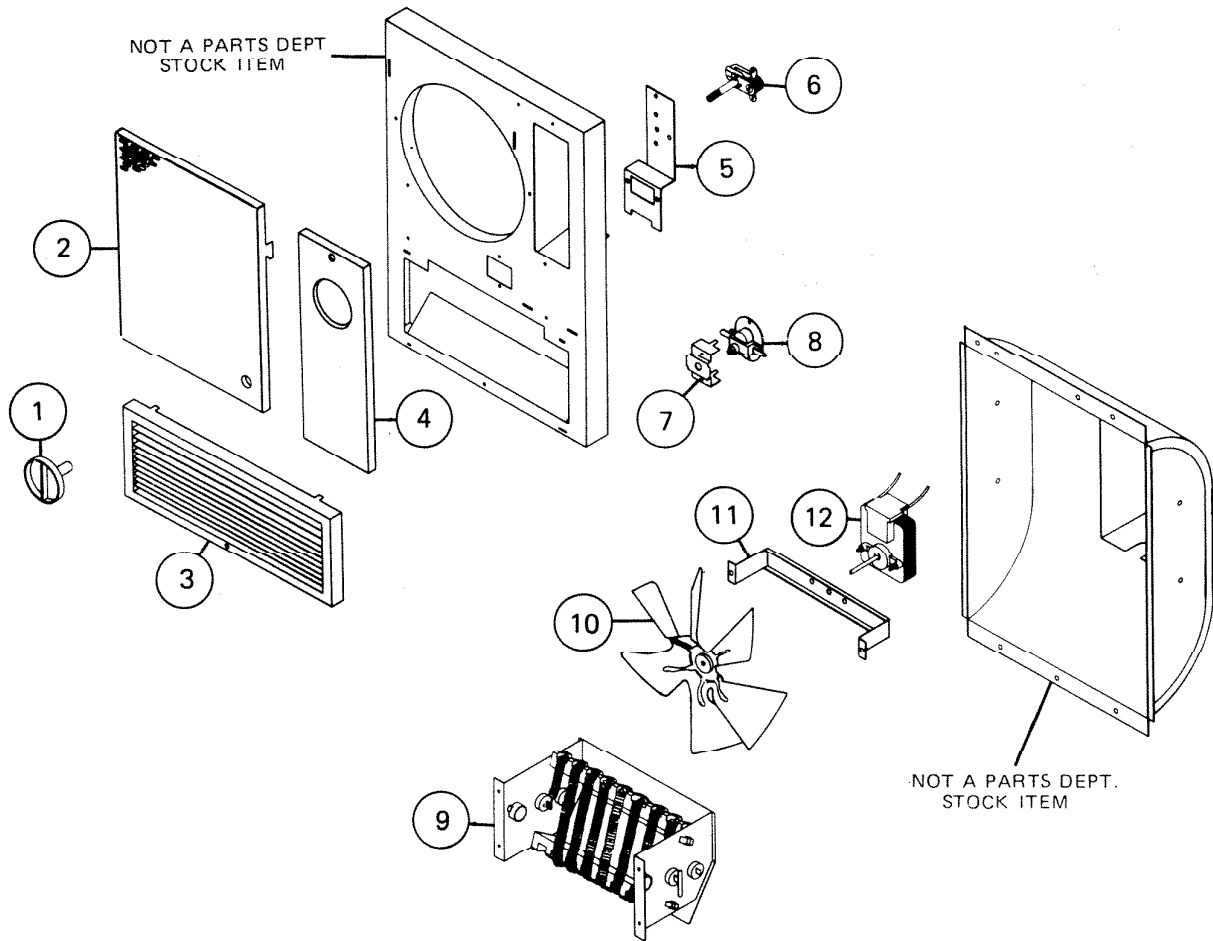

# PARTS LIST

EFFECTIVE DATE	MODEL	PRODUCT GROUP
NOV. 1981	9385 NEW	HEATERS

REF.	ORIGINAL PART NO.	* PART DESCRIPTION	MODEL USED ON	CURRENT REPLACEMENT PART NO.
1	6367A	THERMOSTAT KNOB	9385	6367A-000
2	6362A	GRILLE	9385	6362A-000
3	6361A	LOUVER	9385	6361A-000
4	6363A	CONTROL PANEL	9385	6363A-000
5	6365A	CONTROL BRACKET	9385	6365A-000
		(PLEASE SEE OTHER SIDE)		

NuTone

NOTE Always order by current part number

REF.	ORIGINAL PART NO	* PART DESCRIPTION	MODEL USED ON	CURRENT REPLACEMENT PART NO
6	6366A	THERMOSTAT	9385	6366A-000
7	6380A	BRACKET	9385	6380A-000
8	6374A	HIGH LIMIT	9385	6374A-000
9	6370A	ELEMENT ASSEMBLY	9385	6370A-000
10	6372A	FAN BLADE	9385	6372A-000
11	6376A	MOTOR BRACKET	9385	6376A-000
12	6375A	MOTOR	9385	6375A-000
----	6378A	HARDWARE BAG ASSEMBLY: MOUNTING SCREWS	9385	6378A-000
				 <p><b>NOTE: Always order by current part number.</b></p>